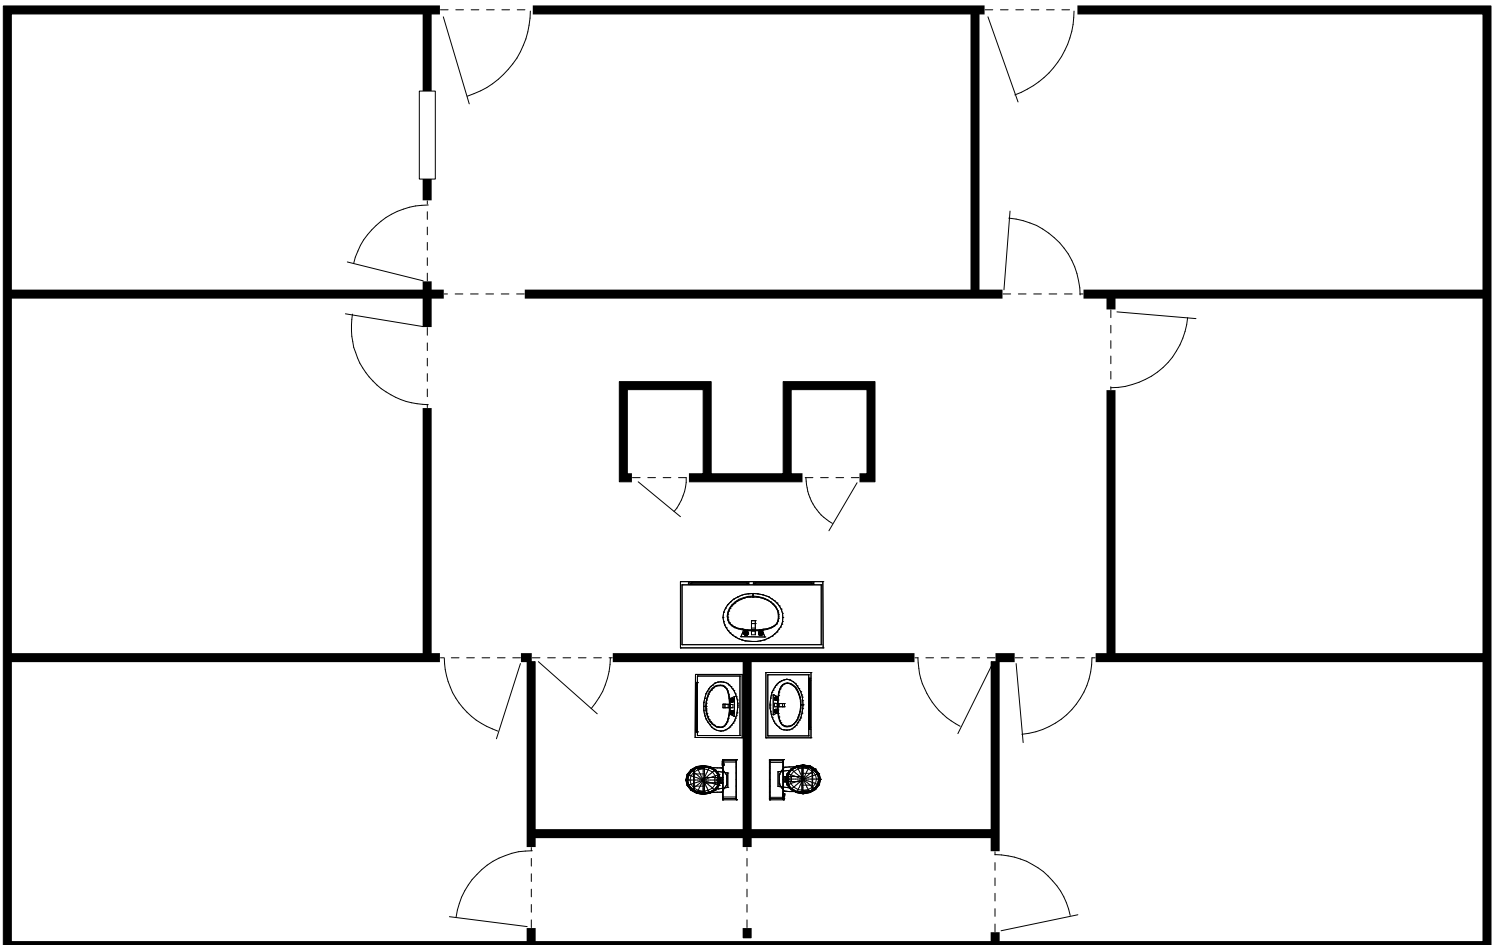

1991 Lakeland Dr.  
Jackson, MS 39216

Suite A

Approx 1450 Sq.Ft.  
Deminsions Are Approximate

T.L. Brown Properties  
1991 Lakeland Dr., Suite J  
Jackson, MS 39216

601-981-1170  
Fax: 601-981-1175  
[www.tlbrownproperties.com](http://www.tlbrownproperties.com)