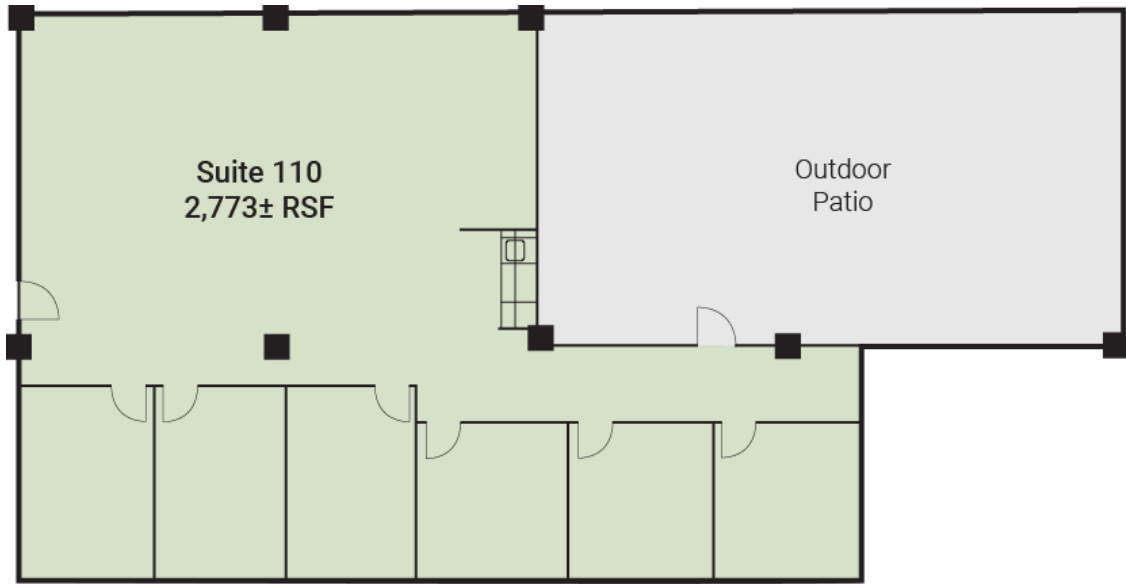

First Floor - Suite 110

Limited Time Only!
*On 5-Year lease terms, we will lower the rate to \$12 psf for the entire first year!
*Inquire for more details

For leasing information, please call:

Jeff Graves
678.385.2704
jjg@mcwrealty.com