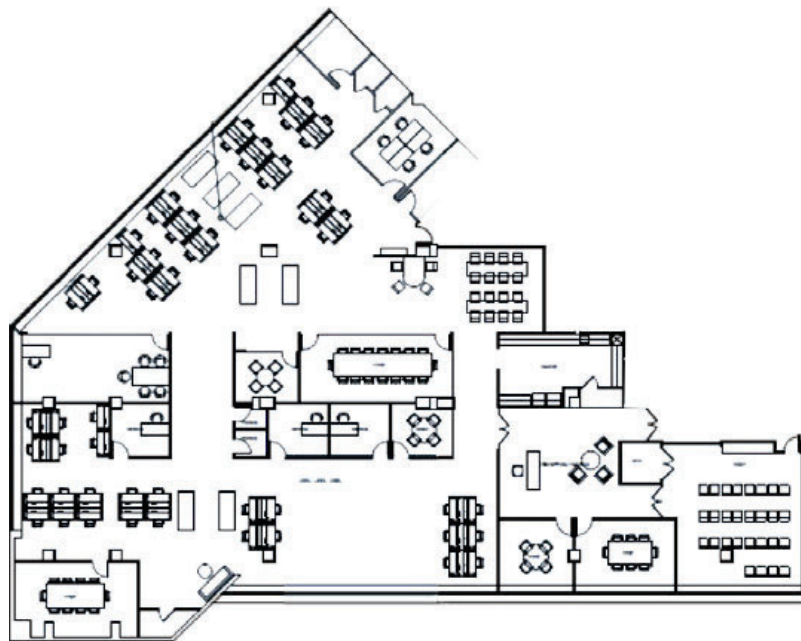

☆ — THE — ☆
FOUNDRY

1055 THOMAS JEFFERSON STREET NW

SUITE 650

13,659 RSF AVAILABLE

FOR QUESTIONS OR INQUIRIES, PLEASE CONTACT:

Scott Fetterolf

202.775.7012

Scott.Fetterolf@transwestern.com