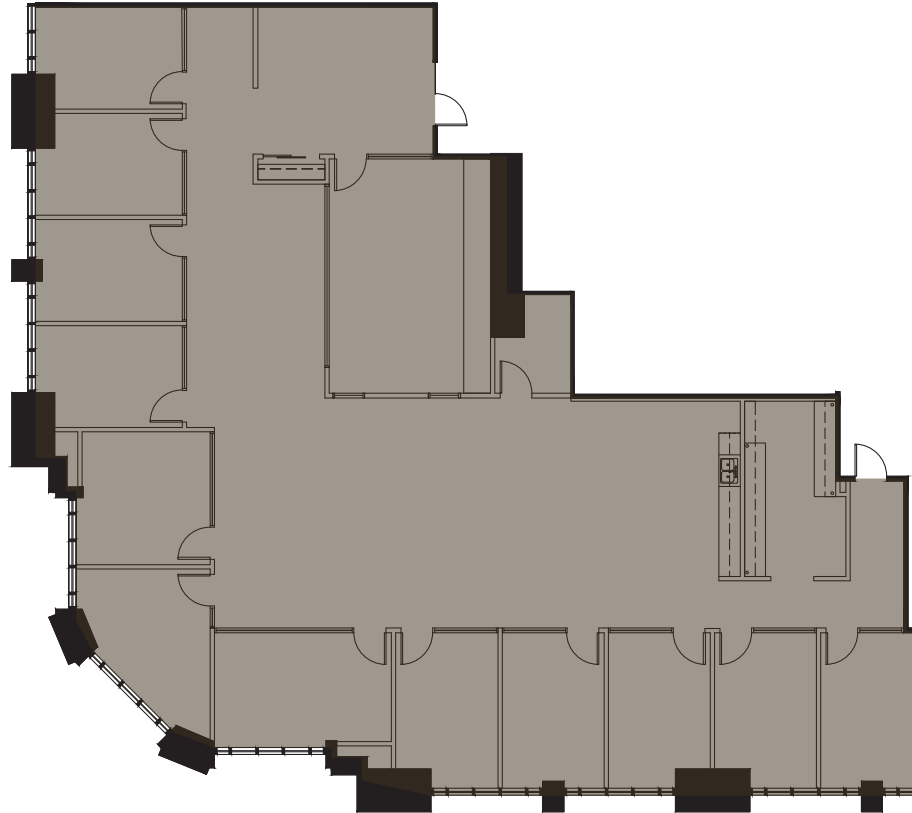

ONE
ATLANTIC
CENTER

SUITE 710
5,715 RSF

KEY PLAN

PRESTON MENNING

preston.menning@streamrealty.com
404.962.8609

GLENN KOLKER

glenn.kolker@streamrealty.com
404.962.8630

LAUREN SLAPPEY