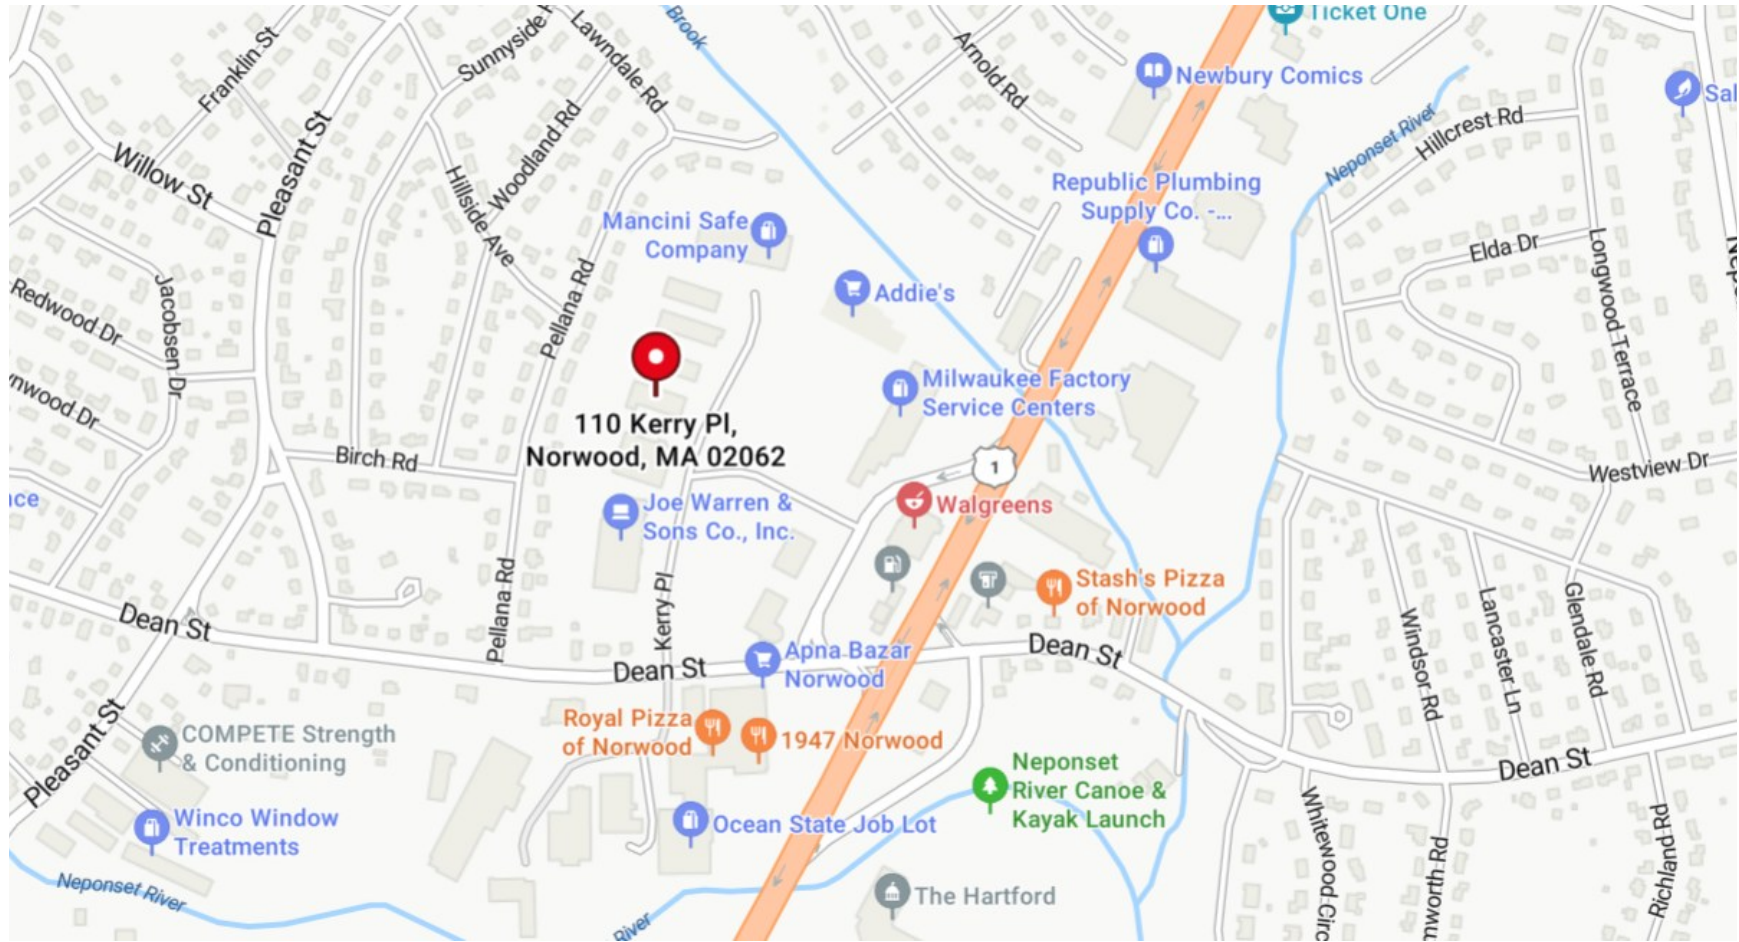

110 Kerry Place

Norwood, MA

781.551.8888 x6

Atlantic Commercial
Real Estate, LLC

Atlantic Commercial Real Estate, LLC
123 Washington Street, Suite 7
Foxboro, MA 02035

Office: 781.551.8888
Fax: 781.551.8880
atlanticre.com