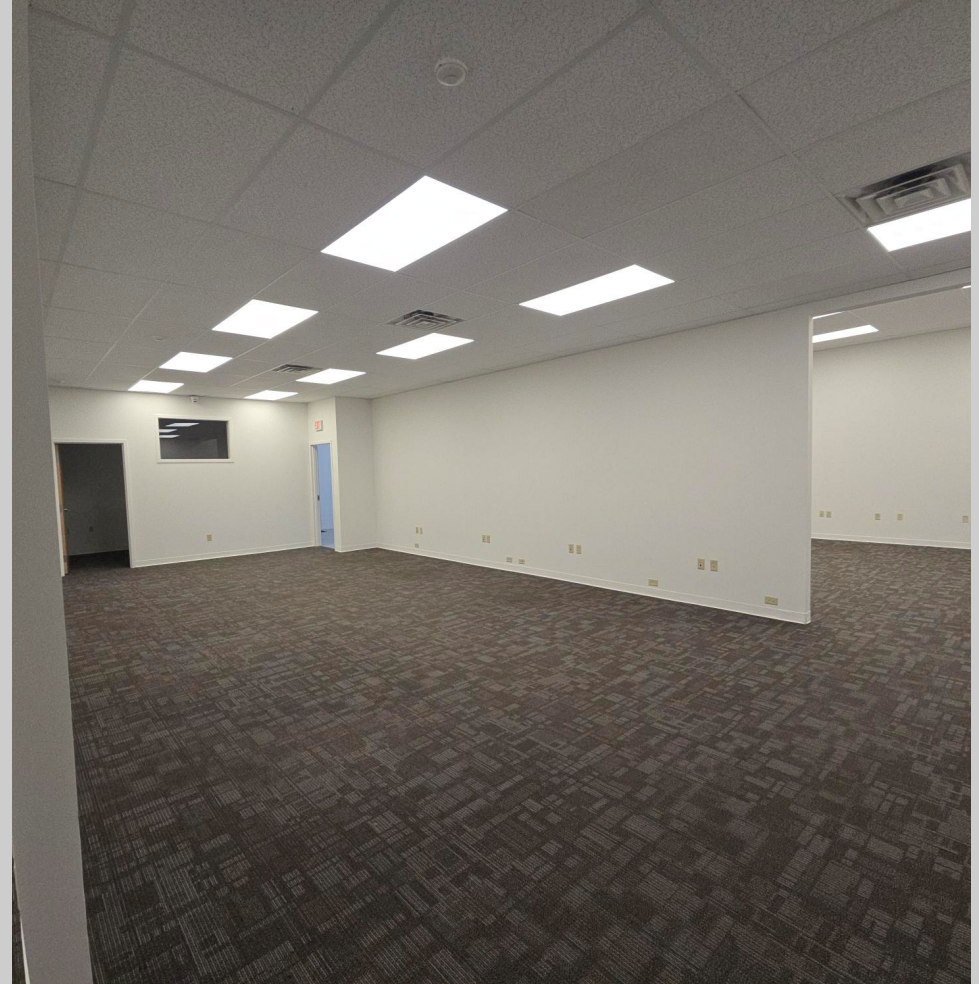

110 Kerry Place

Norwood, MA

781.551.8888 x6

Atlantic Commercial
Real Estate, LLC

Atlantic Commercial Real Estate, LLC
123 Washington Street, Suite 7
Foxboro, MA 02035

Office: 781.551.8888
Fax: 781.551.8880
atlanticre.com

Copyright © 2013 Atlantic Commercial Real Estate, LLC