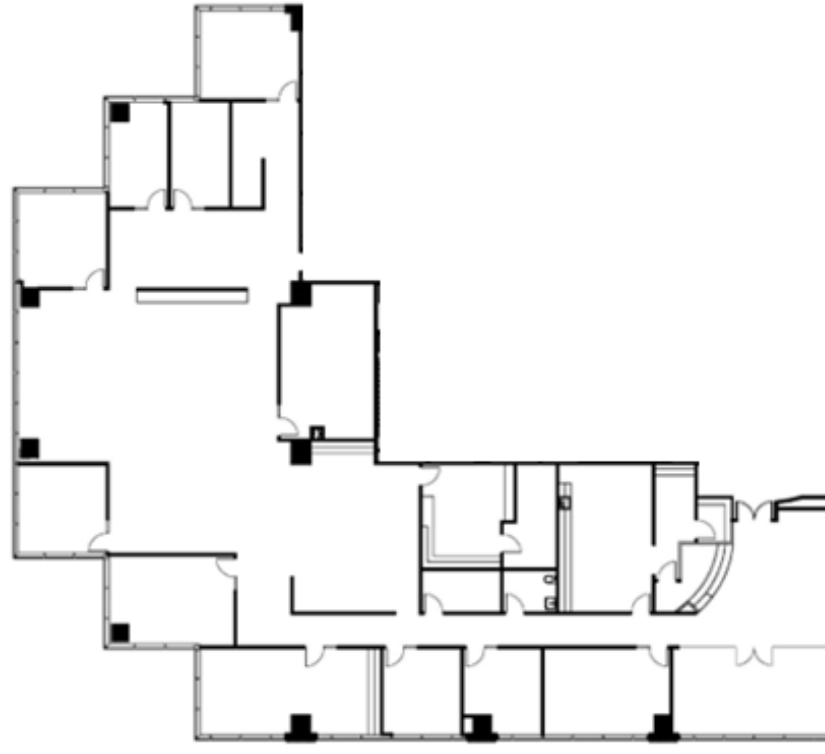

MILLENNIUM TOWER

15455 North Dallas Parkway | Addison, Texas

SUITE 450
10,392 RSF

DALLAS N TOLLWAY

ARAPAHO ROAD

LEASING TEAM

ELLIOT PRIEUR

eprieur@gaedeke.com
214.273.3333