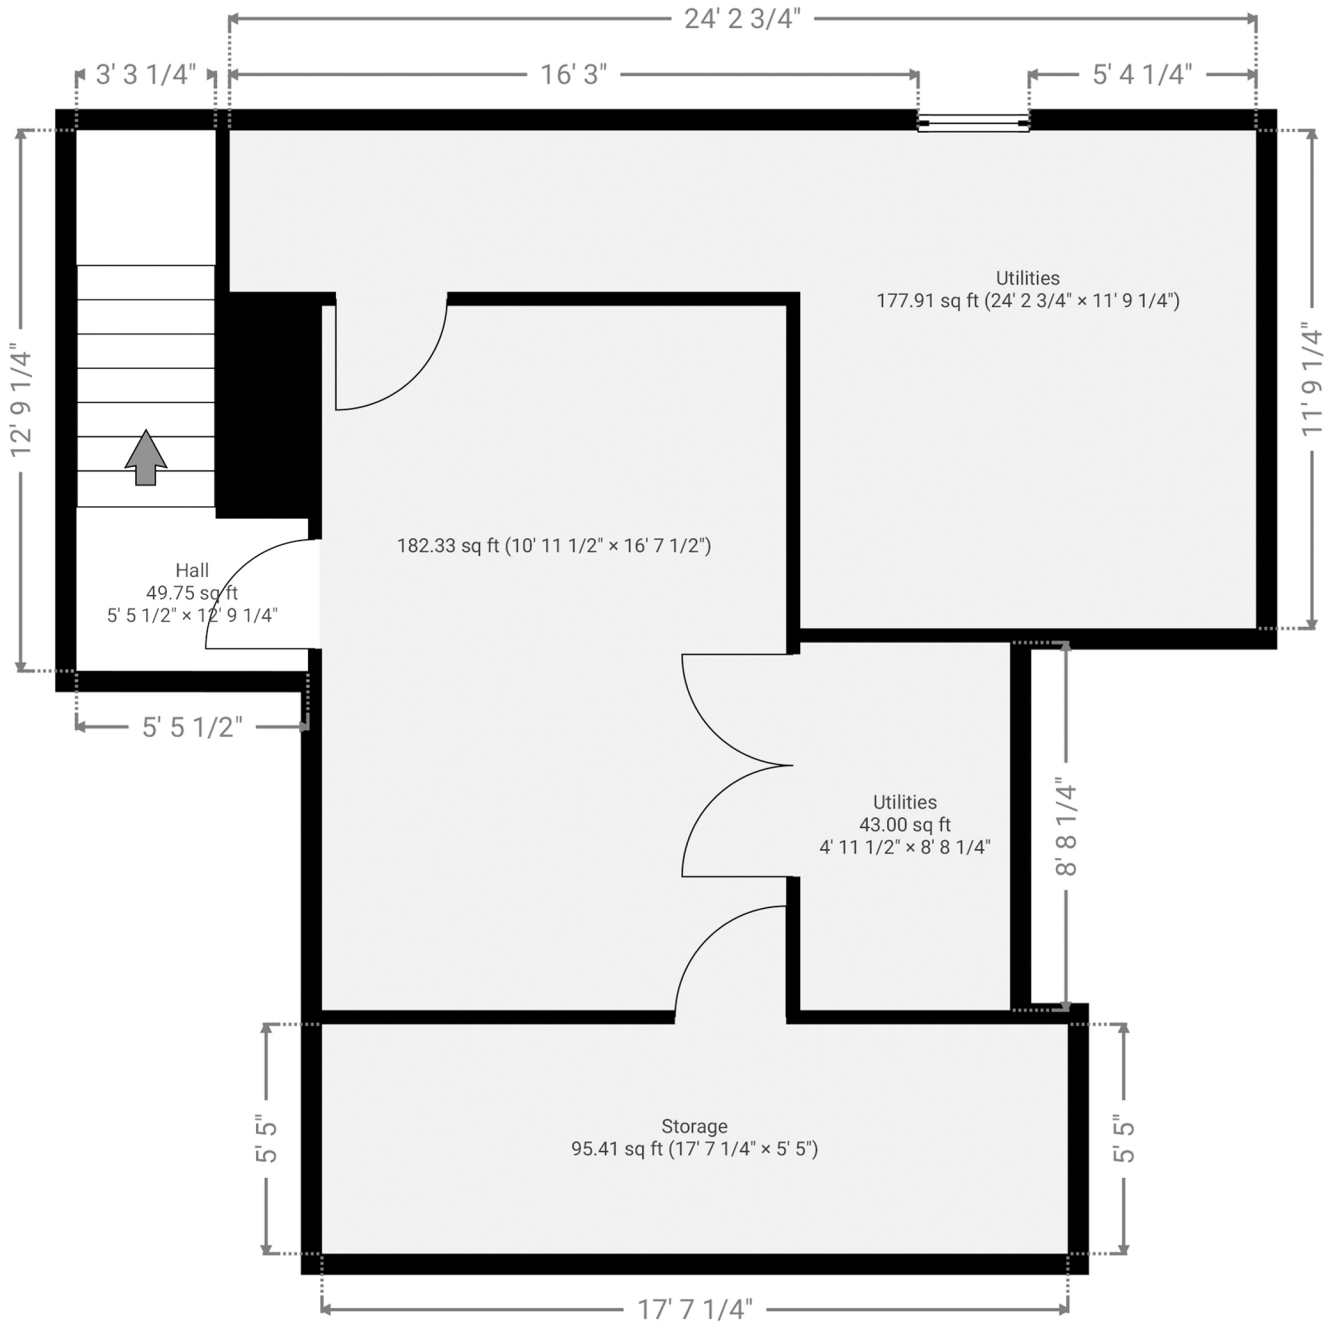

Basement

This floor plan is intended for general visual purposes. All measurements are as close to actual dimensions as possible but are approximate renderings of property listed.

17 S Maryland Ave., Port Washington