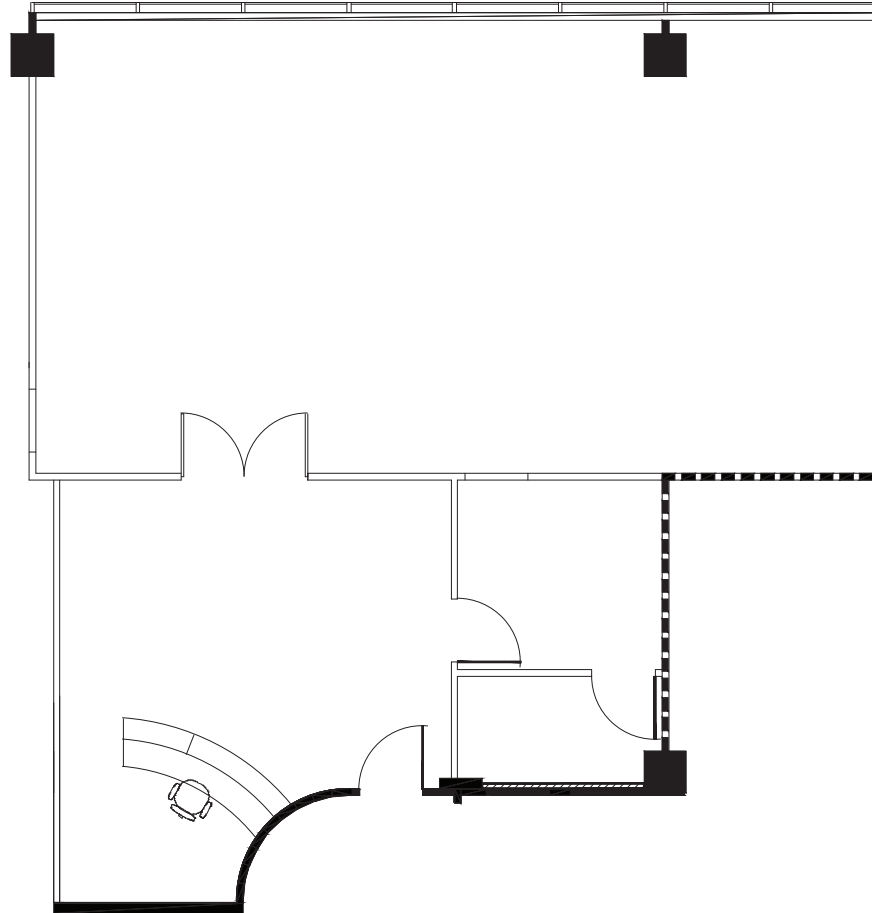

PARKWAY TOWER

8445 Freepoint Parkway | Irving, Texas 75063

SUITE 200 | 1,621 SF

CONTACTS

JOHN DICKENSON

972.421.1971

jdickenson@holtlunsford.com

TRAVIS VIVIAN