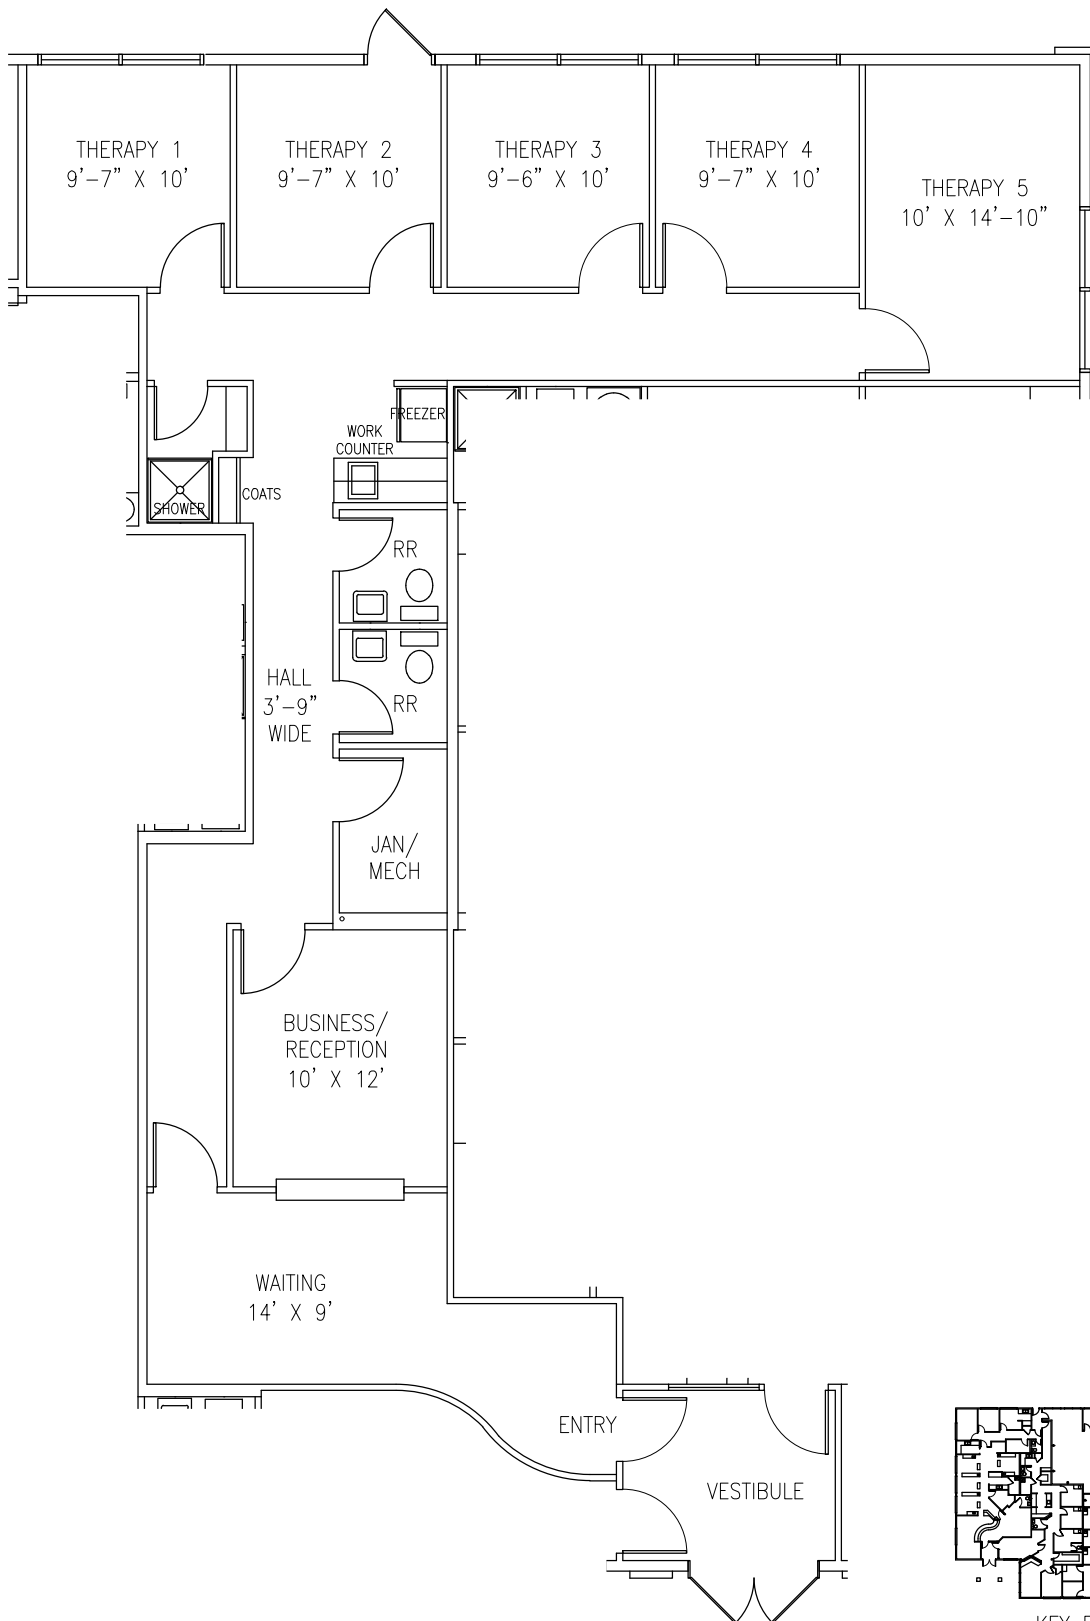

62 WESTERVIEW DRIVE, WESTERVILLE, OH
1,430 SQ. FT.
NO CAM CHARGES
FOR MORE INFORMATION PLEASE CALL (614) 781-2731

KEY PLAN