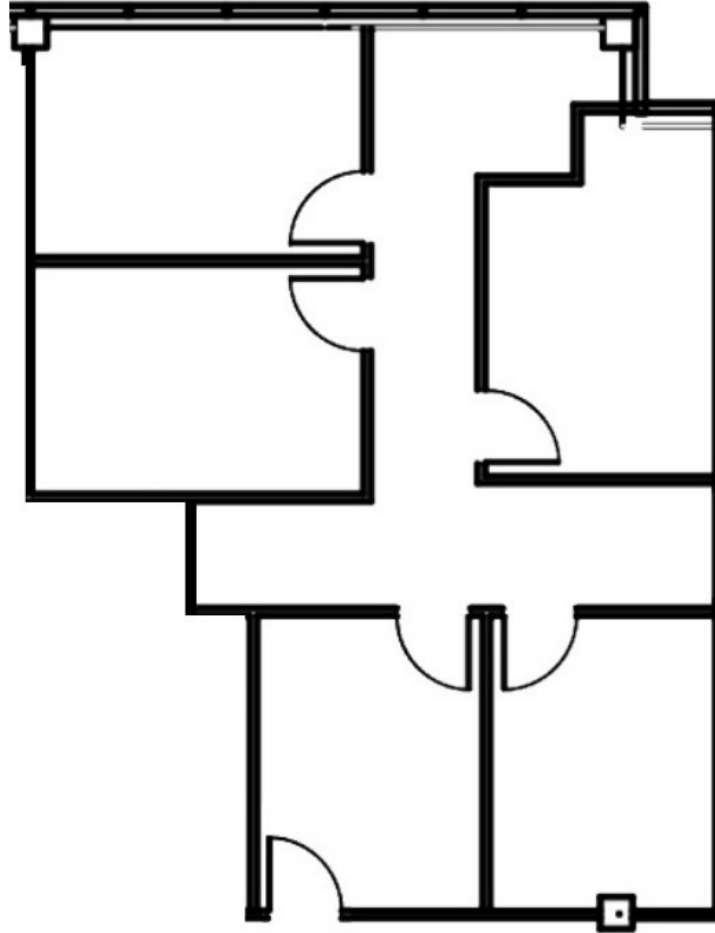

FOR LEASE | OFFICE | 10101 SOUTHWEST FWY

○ SUITE 615  
1,022 Square Feet

MATT EASTERLING  
713.325.4112  
measterling@landparkco.com

ALEX HOUSTON  
832.657.1741  
ahouston@landparkco.com