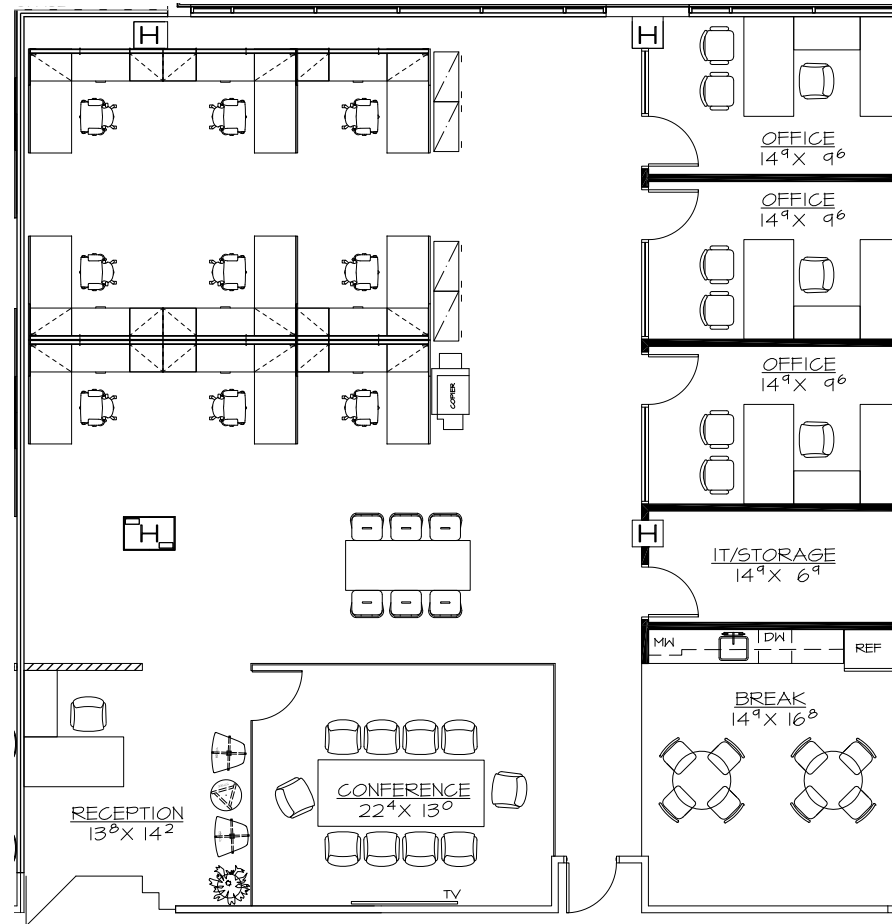

PARADISE VALLEY

CORPORATE CENTER

SUITE 345

±3,171 RSF (Spec Suite)

OFFICE LEASING

TIM WHITTEMORE

Senior Director
+1 602 229 5931
tim.whittemore@cushwake.com

PATRICK SCHRIMSHER