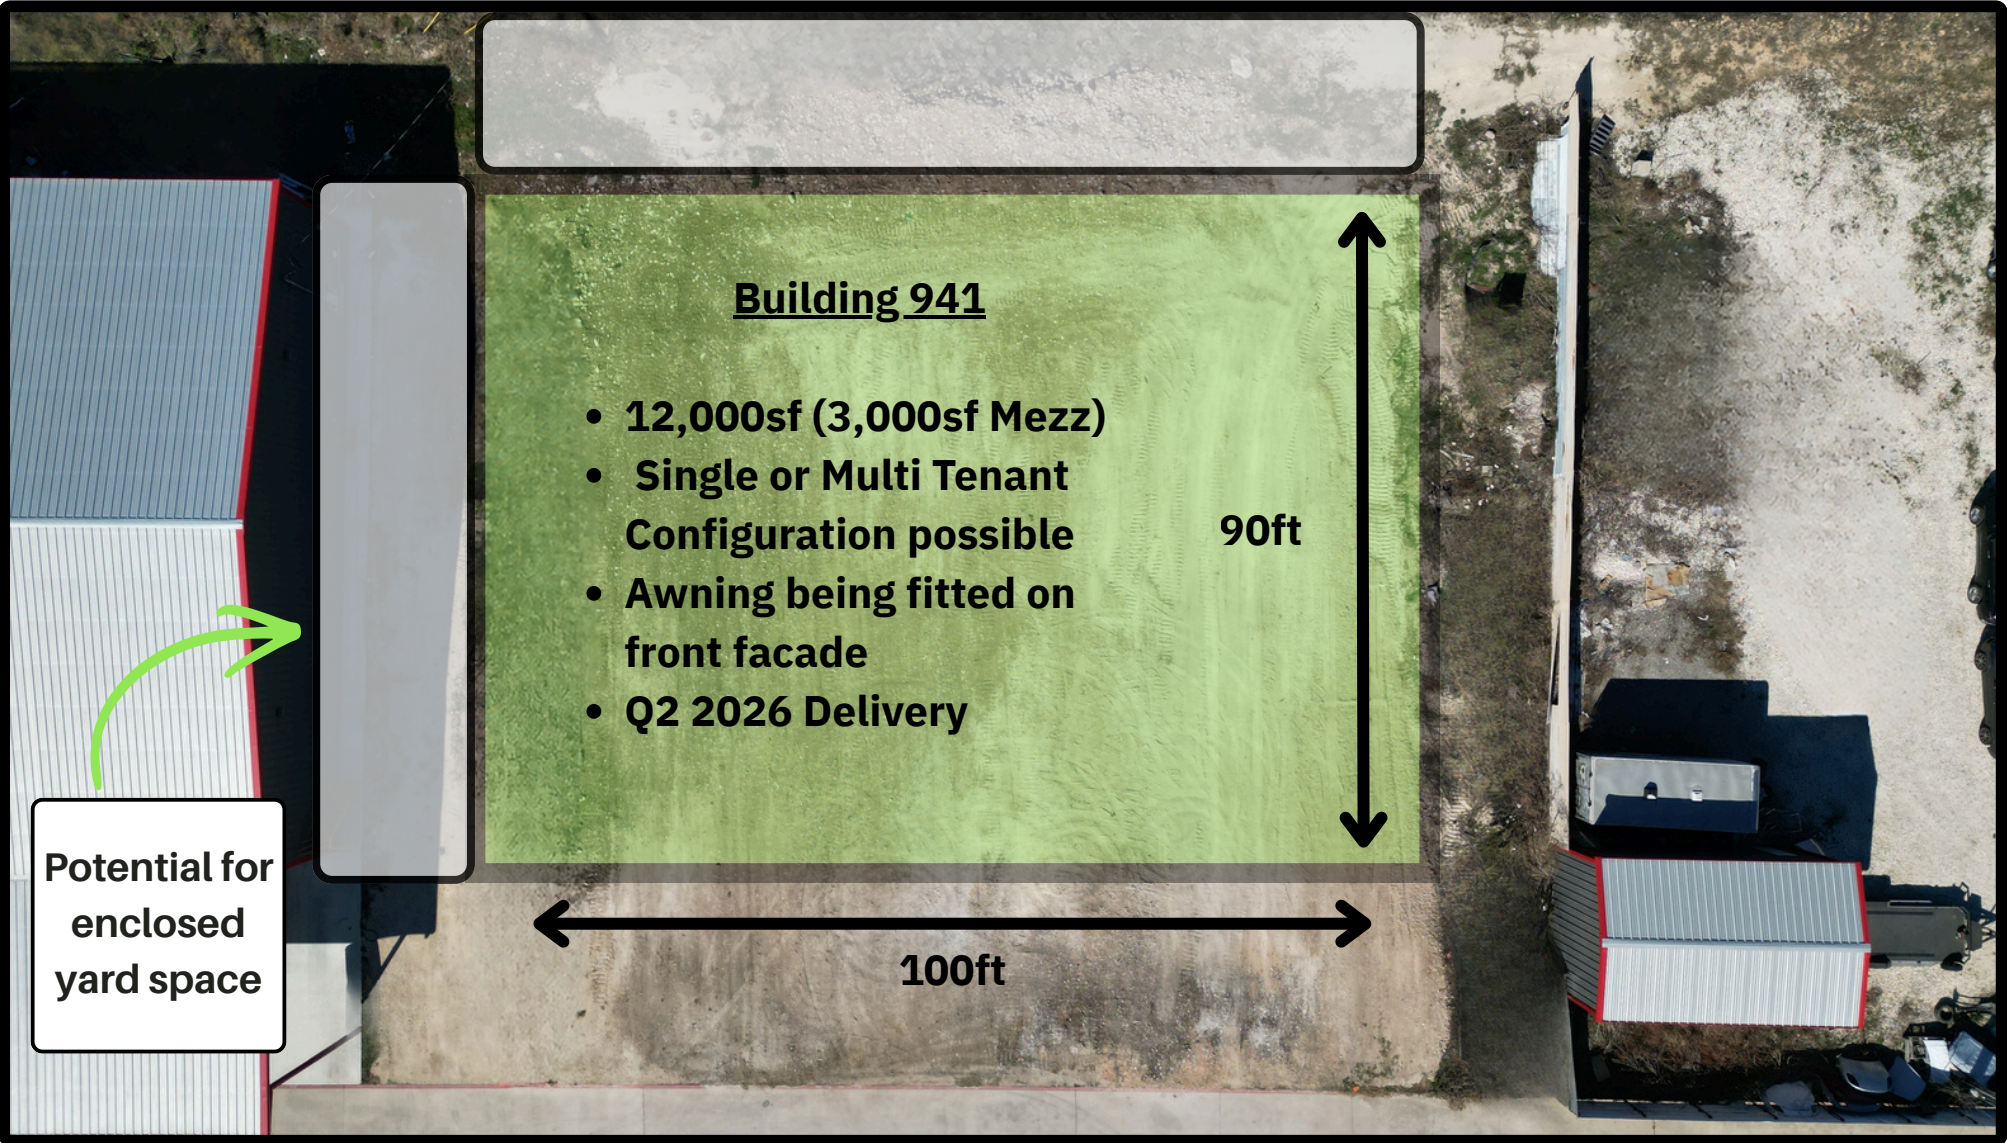

NEW CONSTRUCTION ON THE WAY

941 and 943 N US HWY 183 | Liberty Hill, TX

DEAN ROWAT
dean@cmeatx.com // 512.593.1117