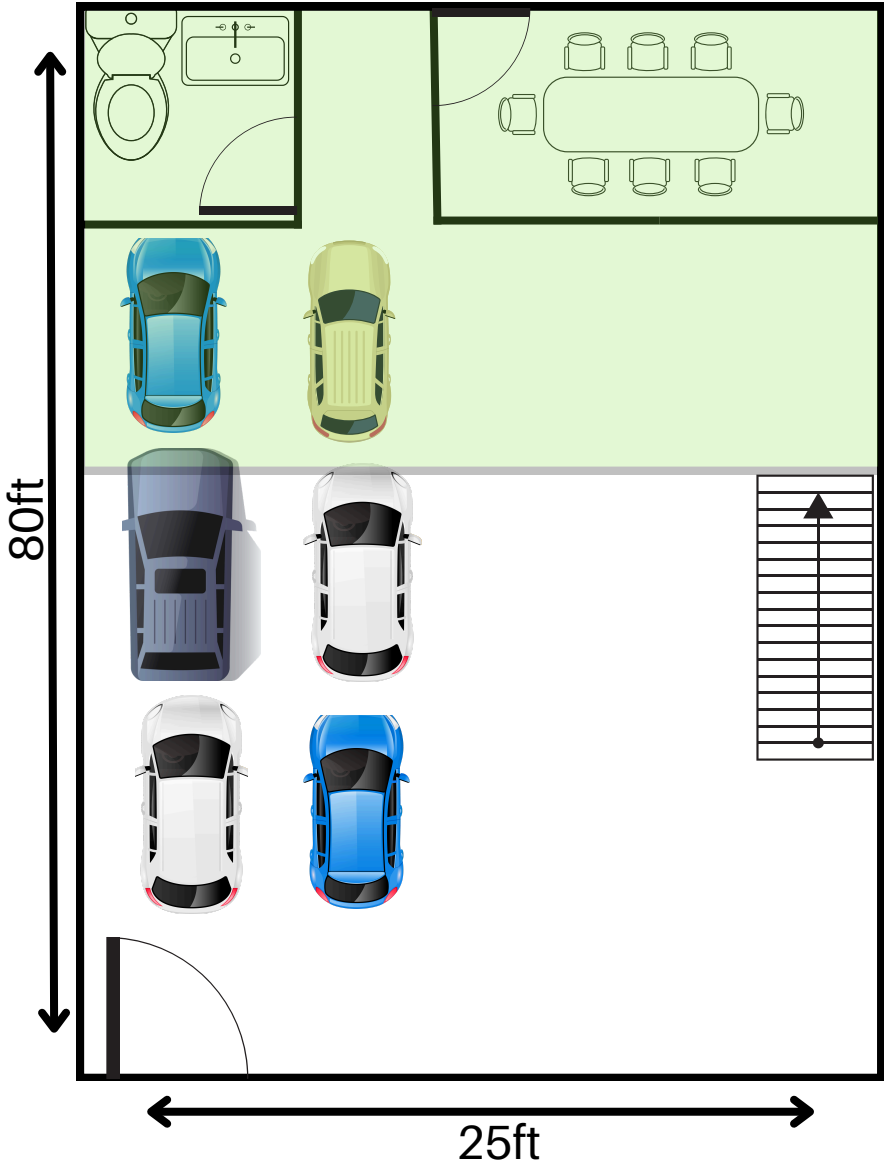

POTENTIAL FLOOR PLAN

941 and 943 N US HWY 183 | Liberty Hill, TX

BLDG 943