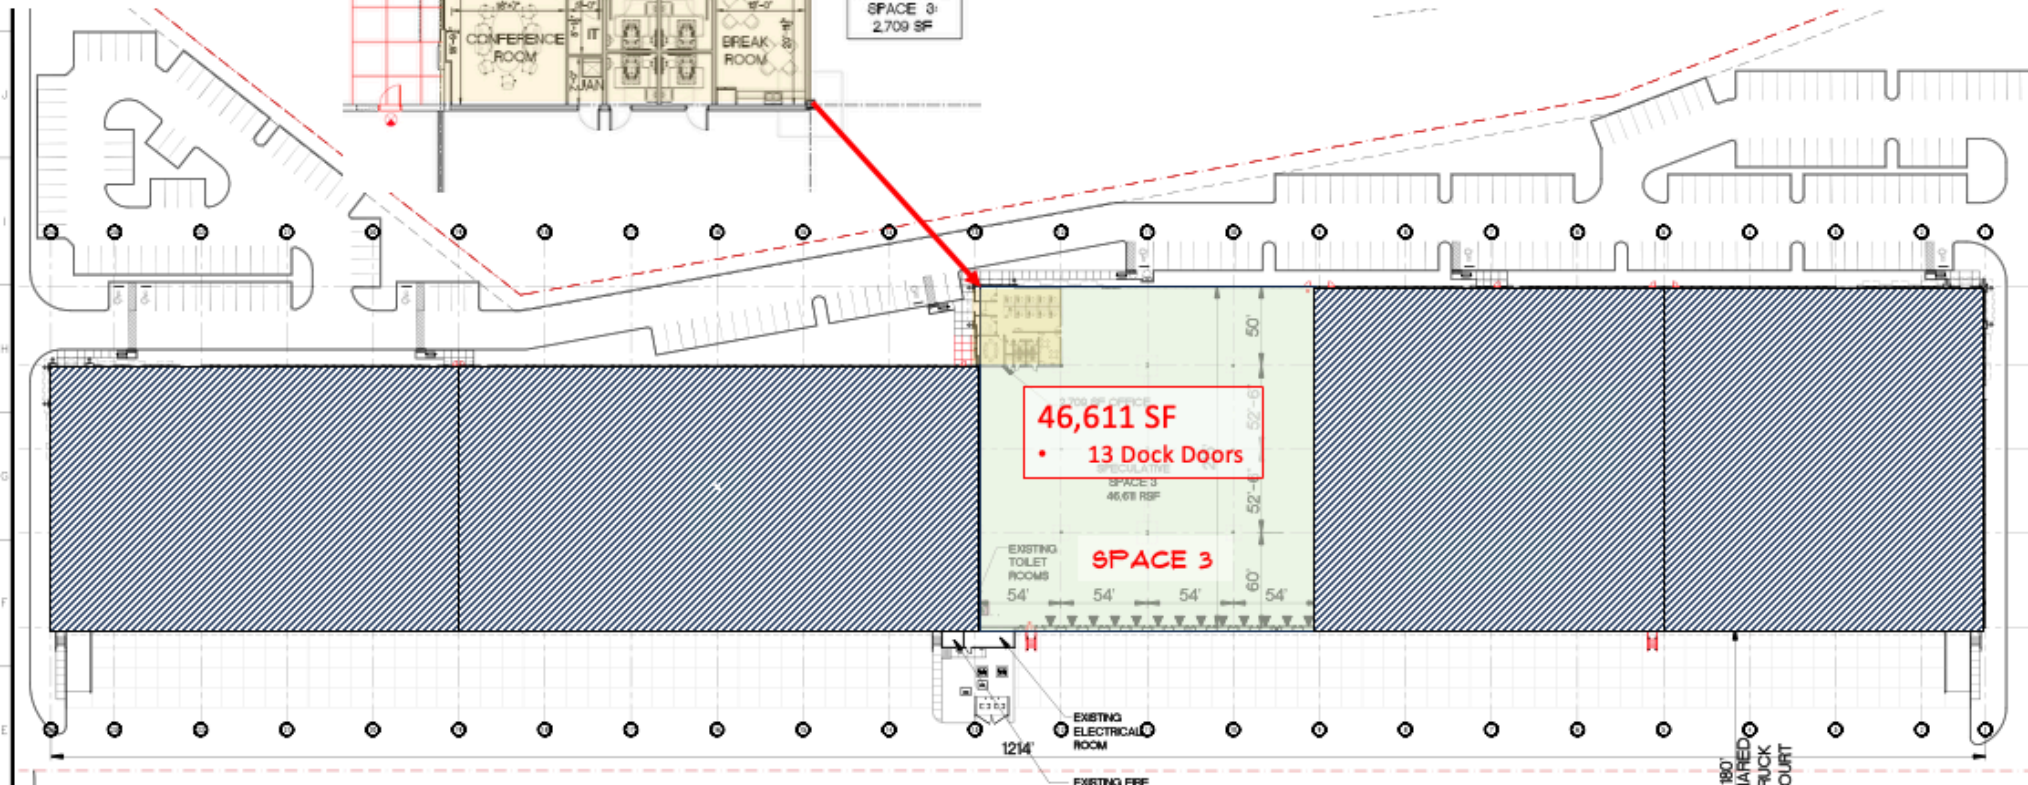

SPECULATIVE SPACE 3
2,709 SF

46,611 SF
• 13 Dock Doors

SPACE 3
46,611 RSP

Size Building C: 232,620 SF – 36' Clear Height