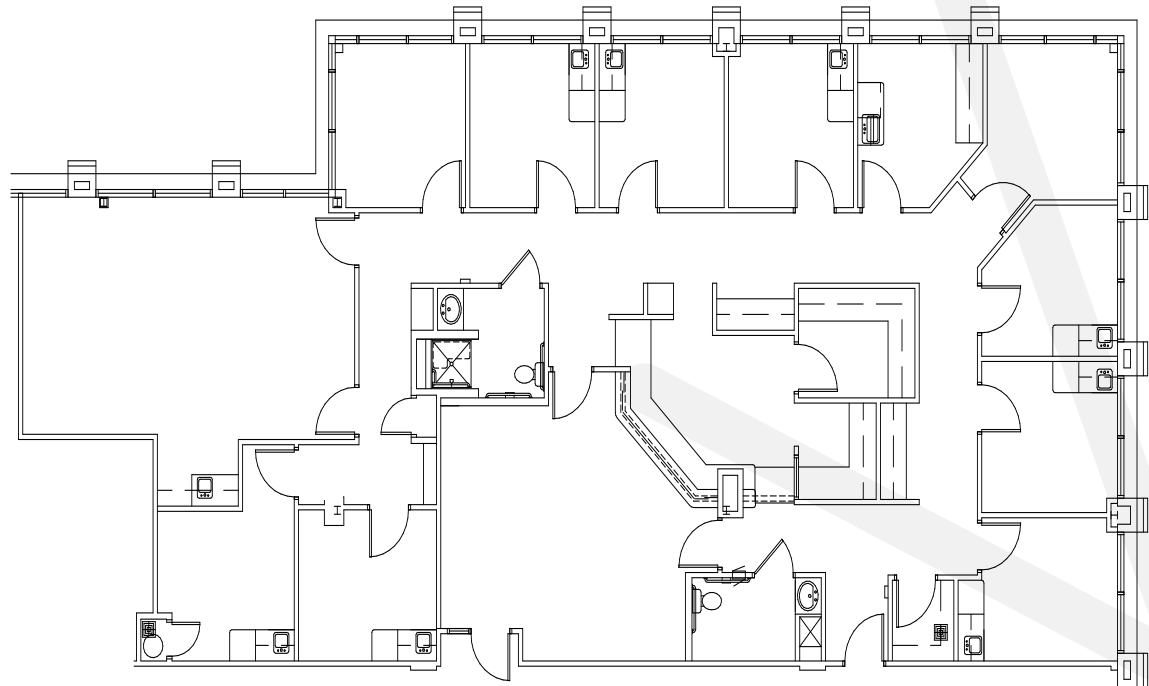

COLONNADE
PROFESSIONAL
PLAZA

Floor 02

Suite 250

AS-BUILT

3,446 SF

AVAILABLE

RACHAEL THOMPSON
Senior Vice President
602.513.5122
rachael.thompson@kidder.com

PERRY GABUZZI, CCIM
Executive Vice President
602.513.5116
perry.gabuzzi@kidder.com