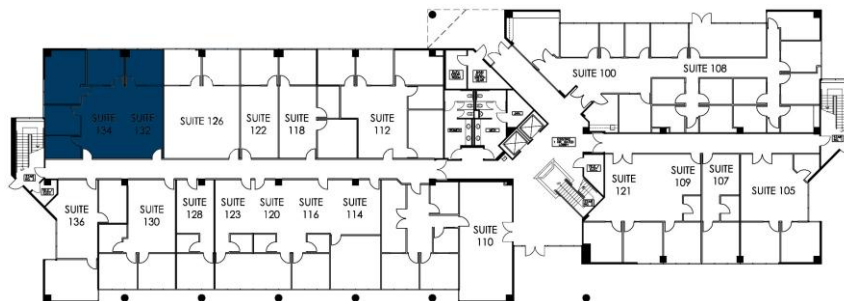

17870 CASTLETON STREET  
SUITE #132/134  
1,470 RSF

**LEASING INFORMATION**  
ARNEL COMMERCIAL PROPERTIES

626.912.7700