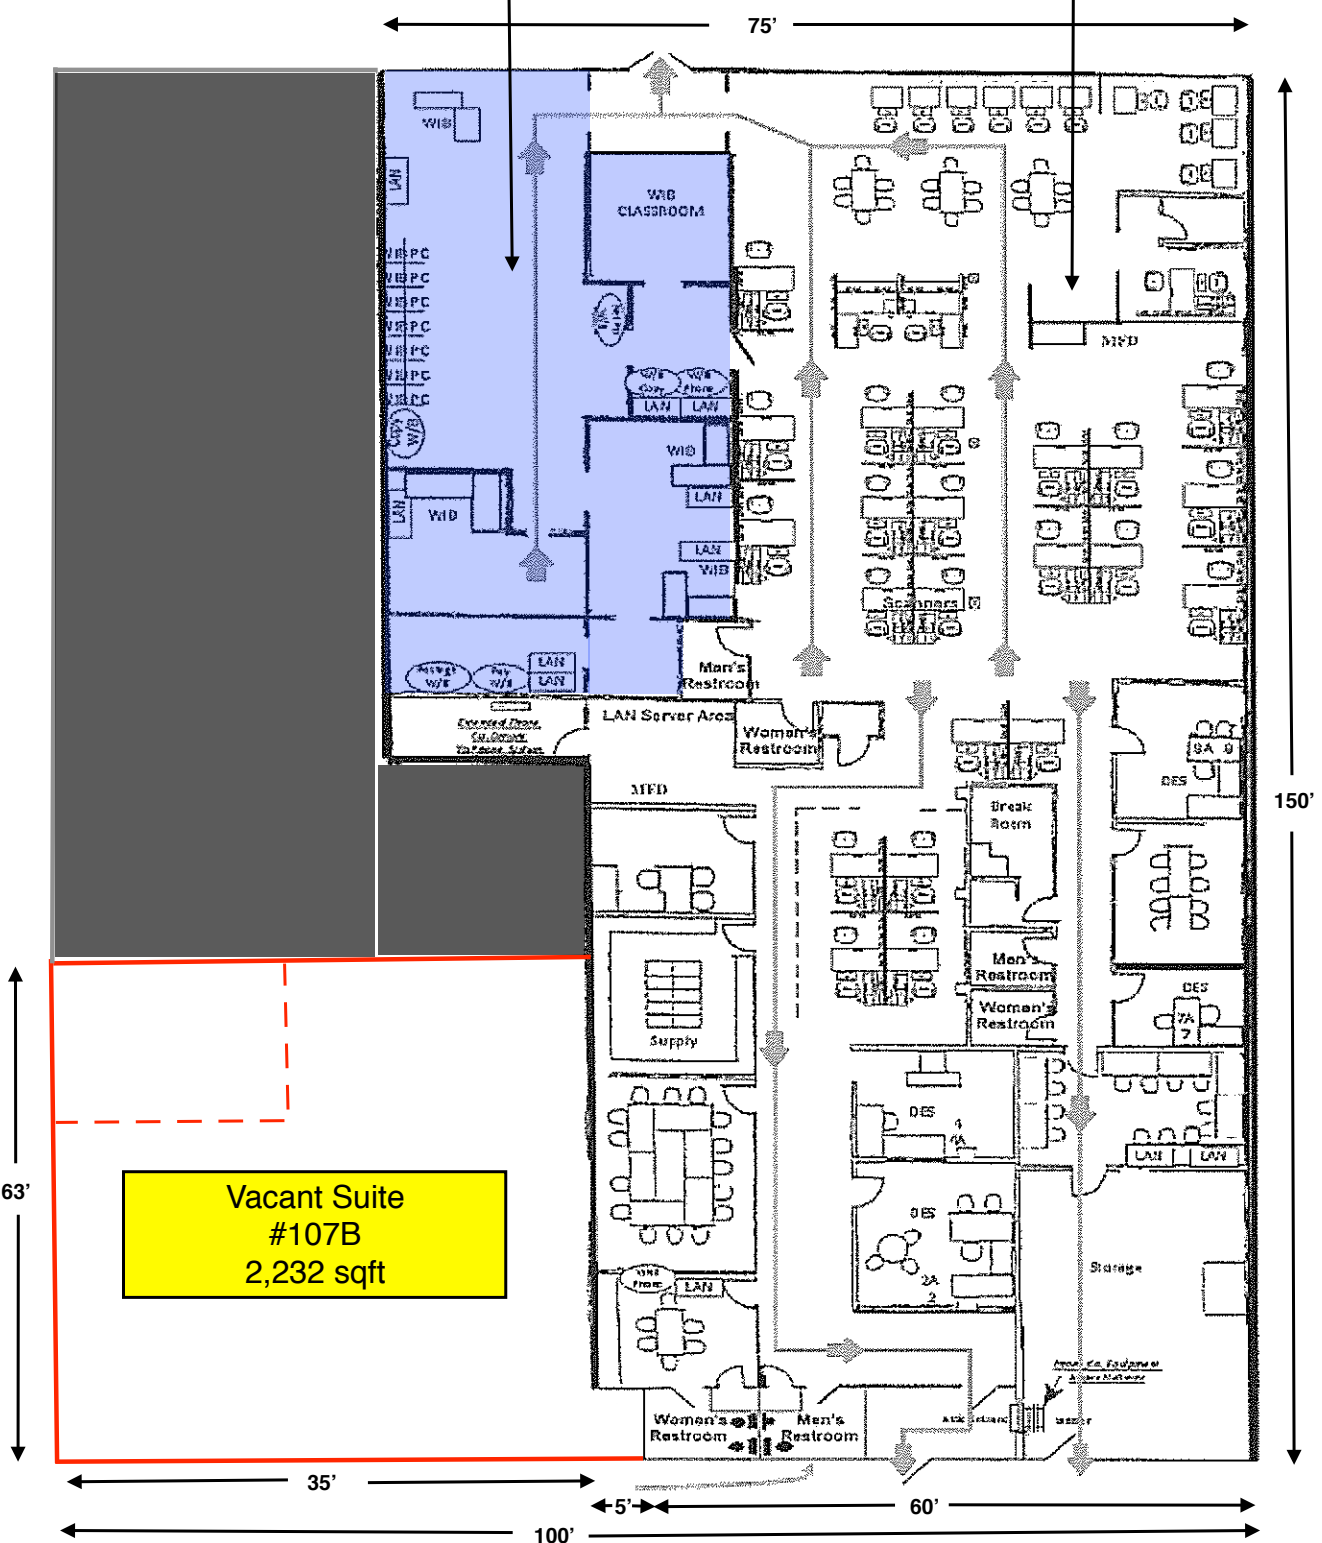

Lee Wayne Plaza
2323 E Lincolnway, Sterling IL

Vacant Suite #110
1,000 sqft

Vacant Suite #112
8,075 sqft

TOTAL COMBINED VACANT SPACES
11,307 sqft