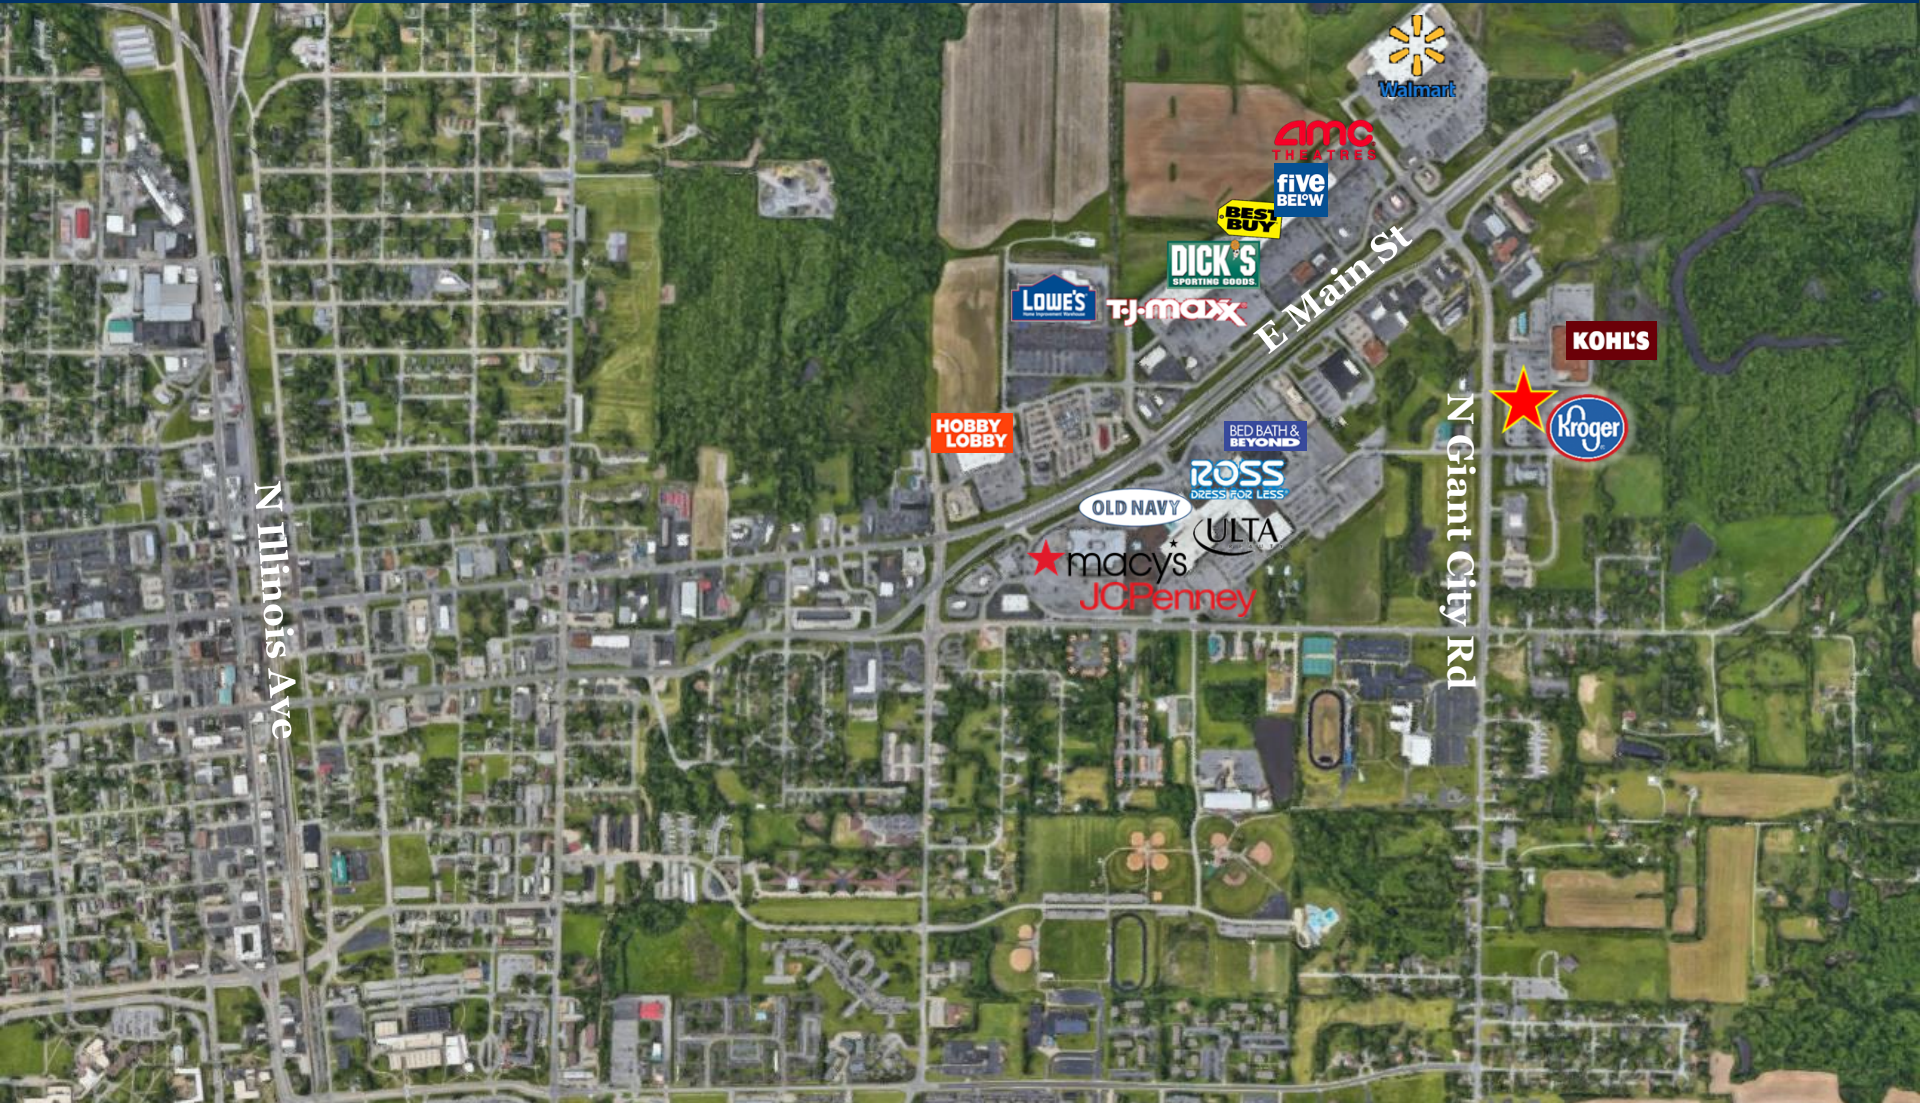

PRIME RETAIL SPACE AVAILABLE ADJACENT TO KROGER DEVELOPED JOINTLY BY SOUTHEASTERN & KROGER

SOUTHEASTERN

DEVELOPMENT · BROKERAGE · CONSULTING

Chris Senn
706.421.9677
chris.senn@southeastern.company

Rhodes Seeger
706.825.4457
rhodes.seeger@southeastern.company