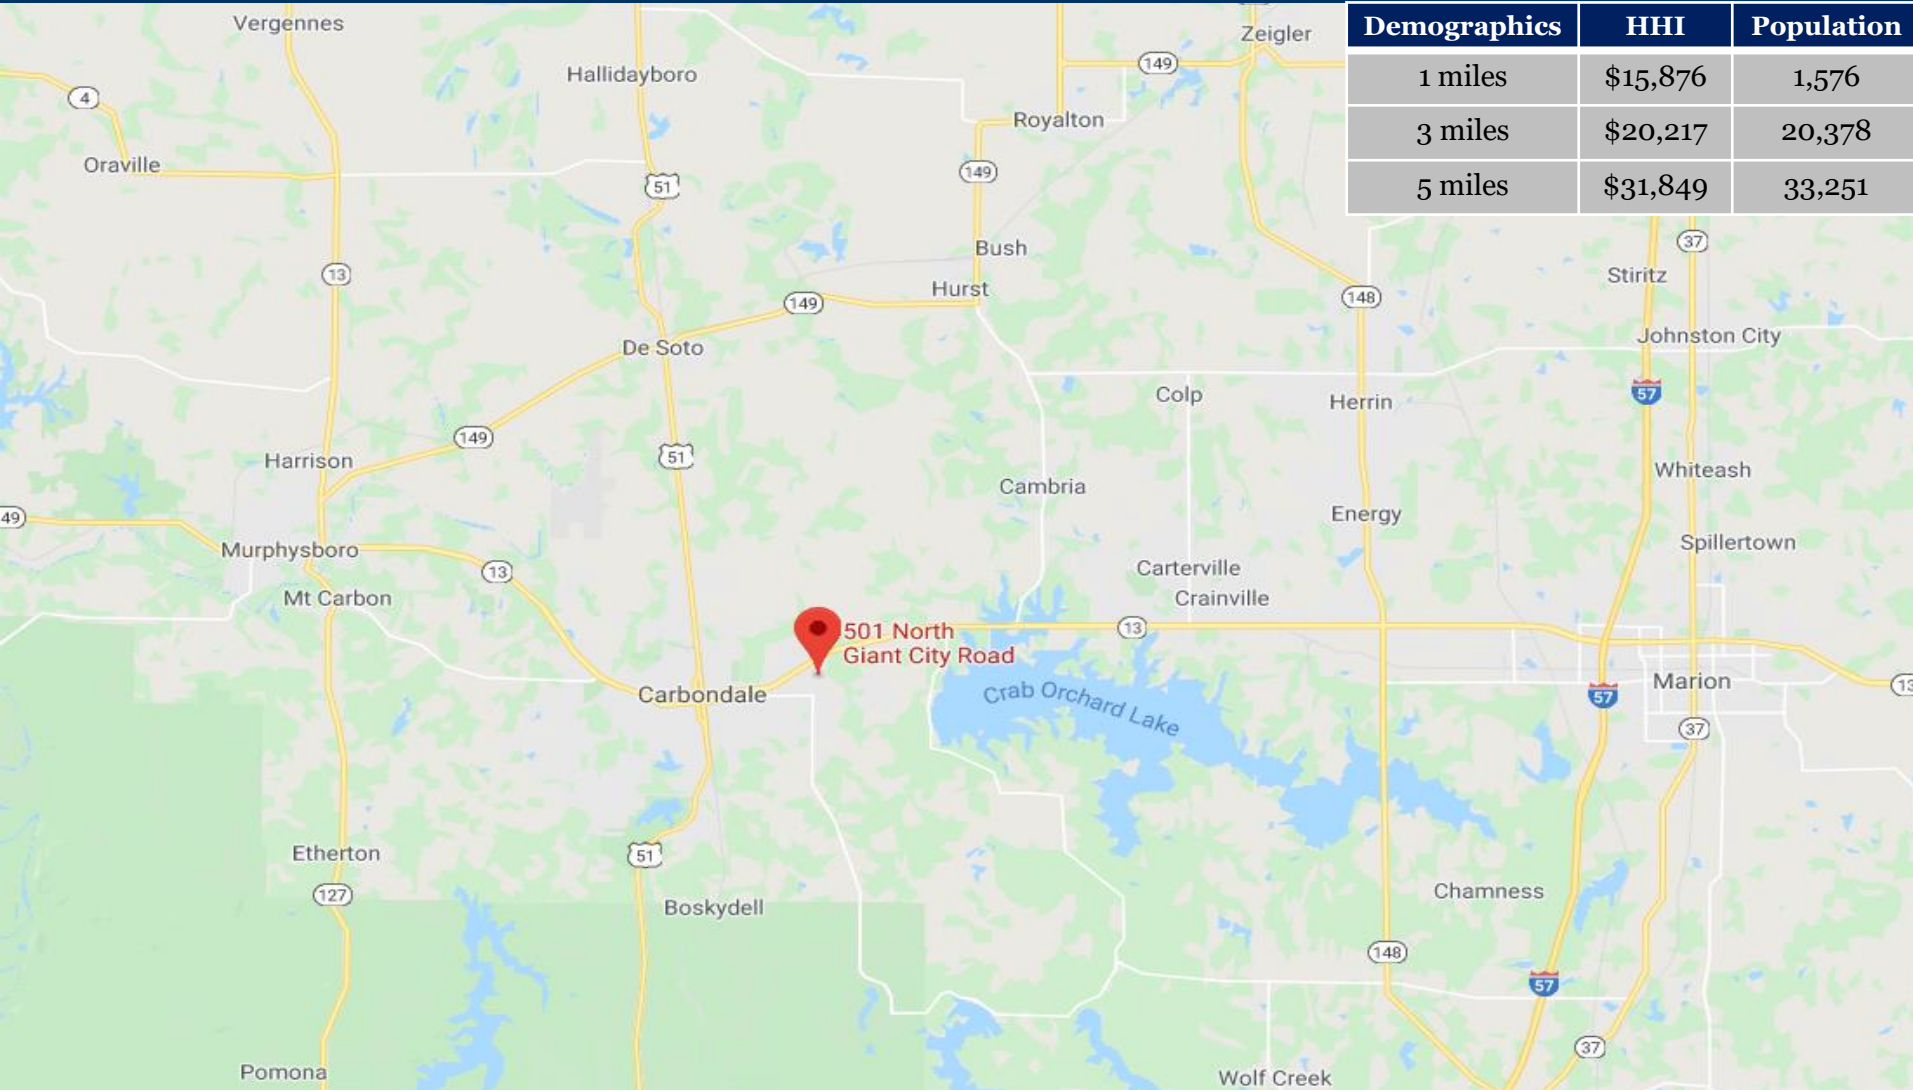

PRIME RETAIL SPACE AVAILABLE ADJACENT TO KROGER DEVELOPED JOINTLY BY SOUTHEASTERN & KROGER

SOUTHEASTERN

DEVELOPMENT · BROKERAGE · CONSULTING

Chris Senn
706.421.9677
chris.senn@southeastern.company

Rhodes Seeger
706.825.4457
rhodes.seeger@southeastern.company