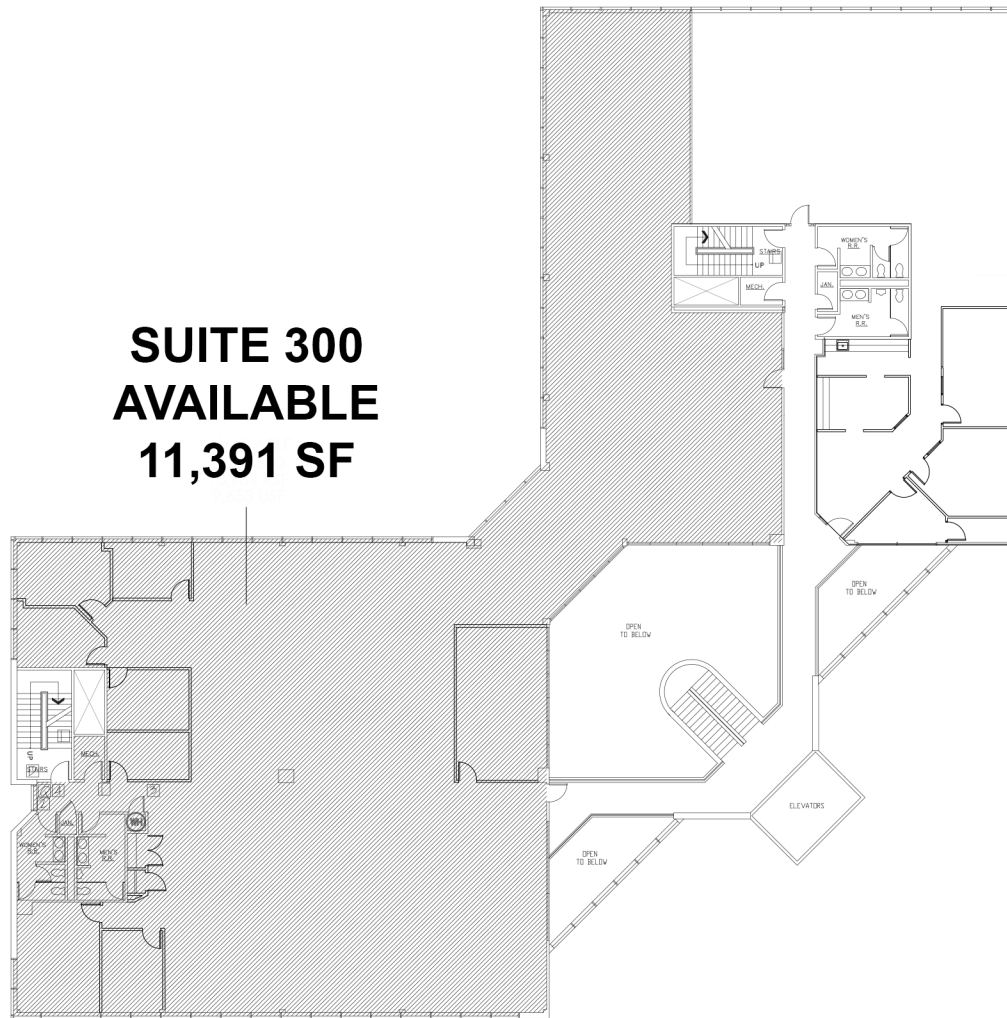

**SUITE 300
AVAILABLE
11,391 SF**

CASTLE CREEK III

8720 CASTLE CREEK PARKWAY - 3RD FLOOR
INDIANAPOLIS, INDIANA 46250