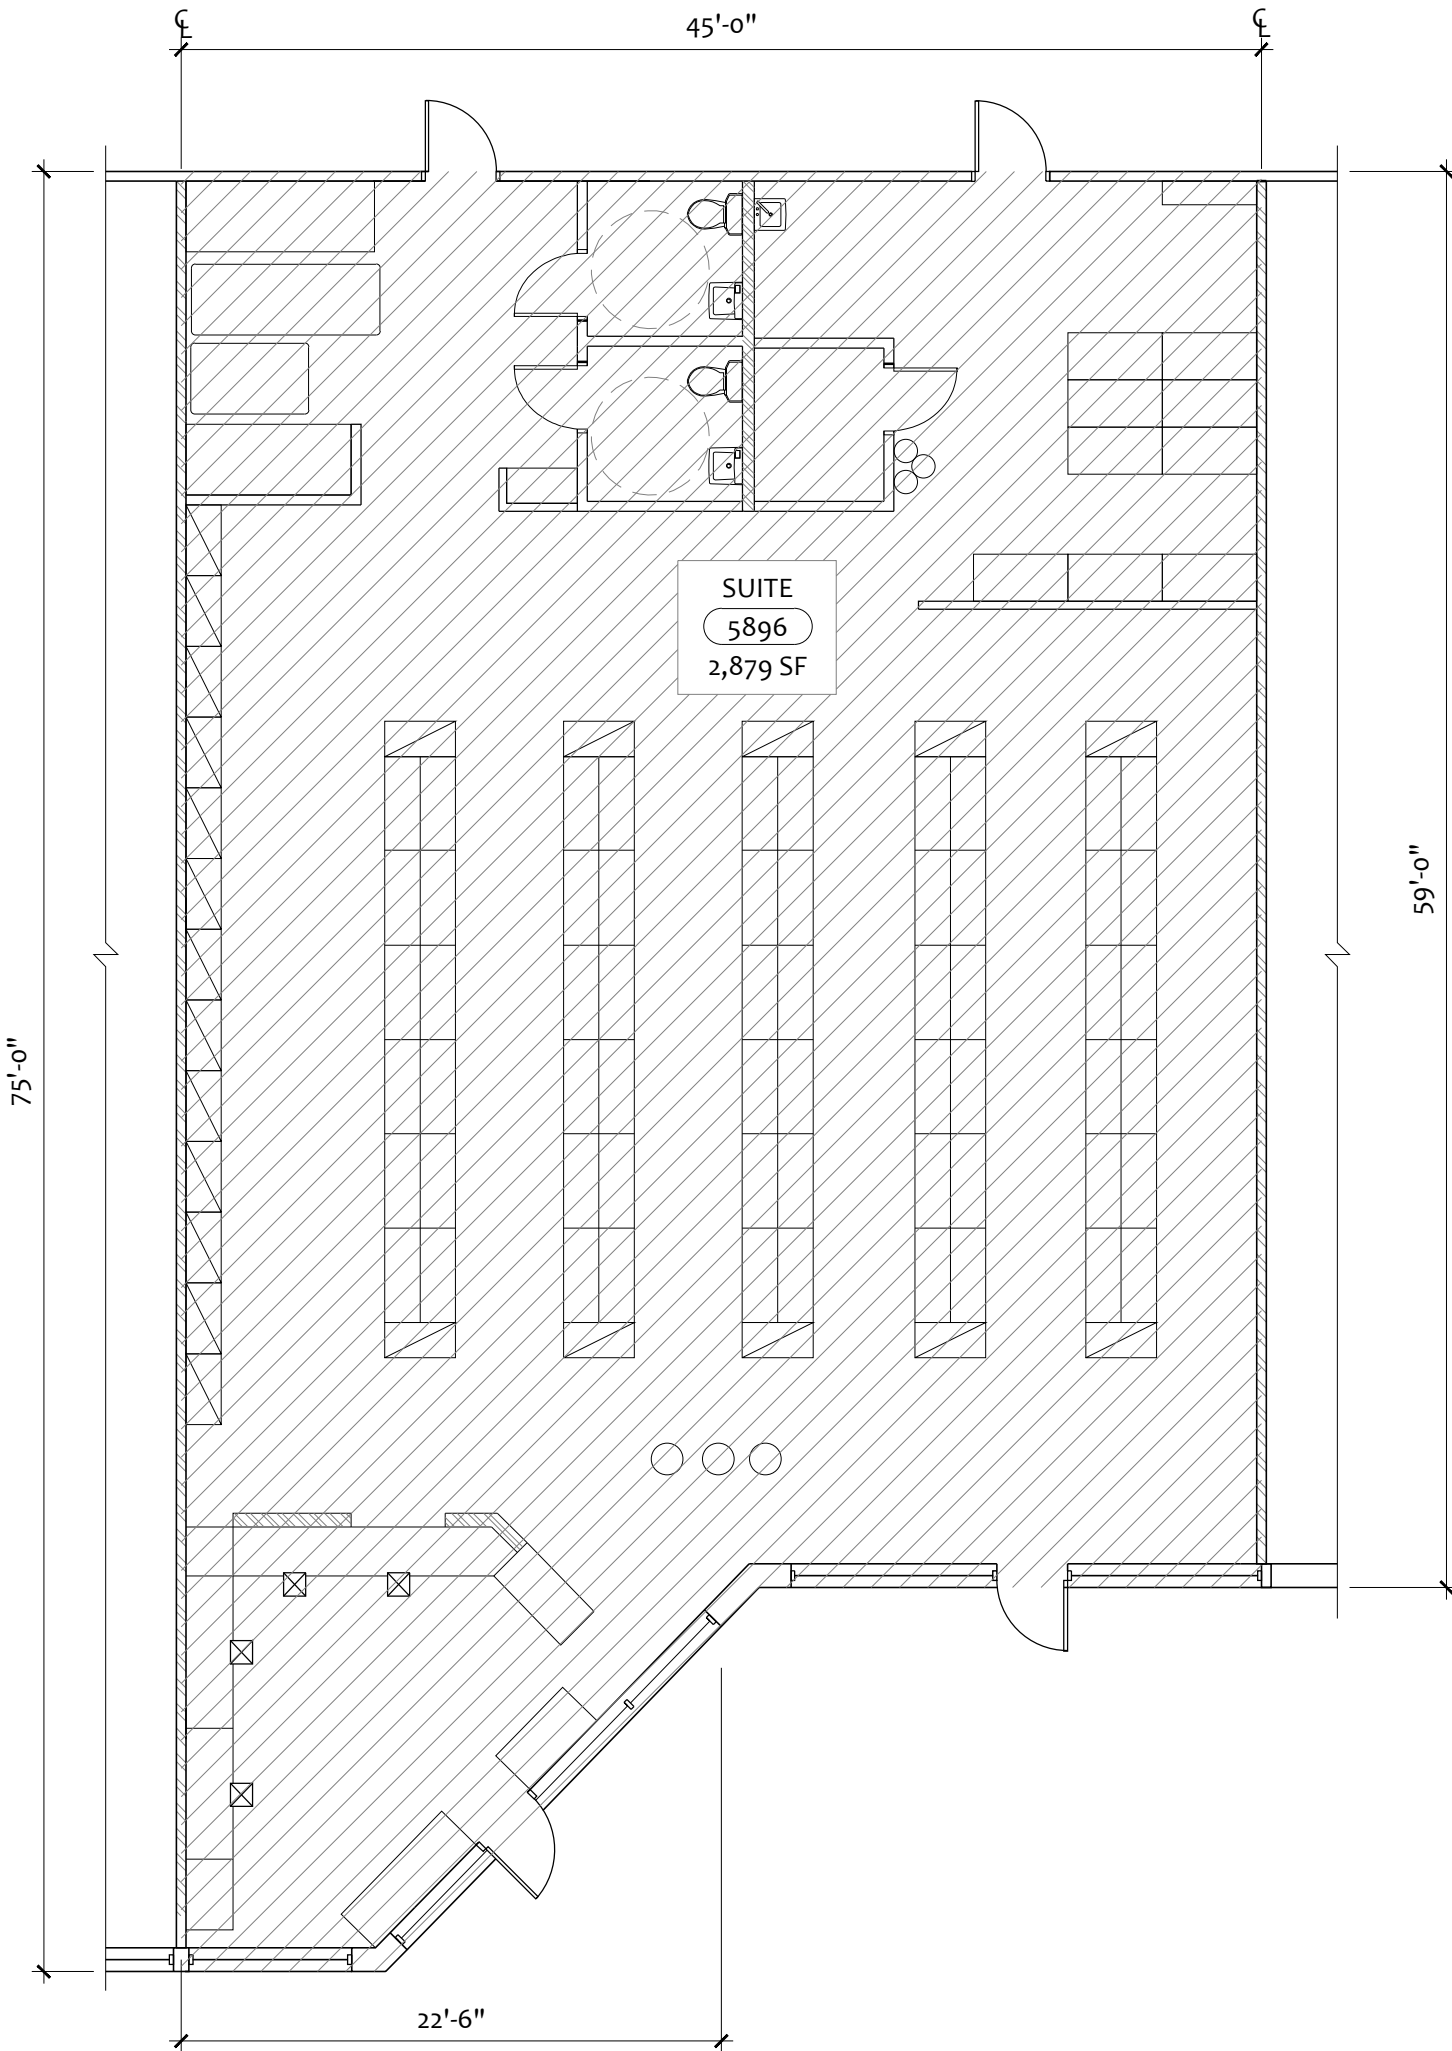

PROJECT NAME:

RED WILLOW PLAZA

5920 Red Bug Lake Rd
Winter Springs, FL 32708

PROJECT CLIENT:

LONGPOINT PROPERTY GROUP

13218 West Broward Blvd.
Plantation, FL 33325

NOTE:
SQUARE FOOTAGE IS BASED ON
CENTER LINE OF DEMISING WALL
TO OUTSIDE EXTERIOR GLAZING
AND OR MASONRY WALL IN REAR.

SUITE
5896
2,879 SF

PROJECT NAME:

**RED WILLOW
PLAZA**

5920 Red Bug Lake Rd
Winter Springs, FL 32708

PROJECT CLIENT:

**LONGPOINT
PROPERTY
GROUP**

13218 West Broward Blvd.
Plantation, FL 33325