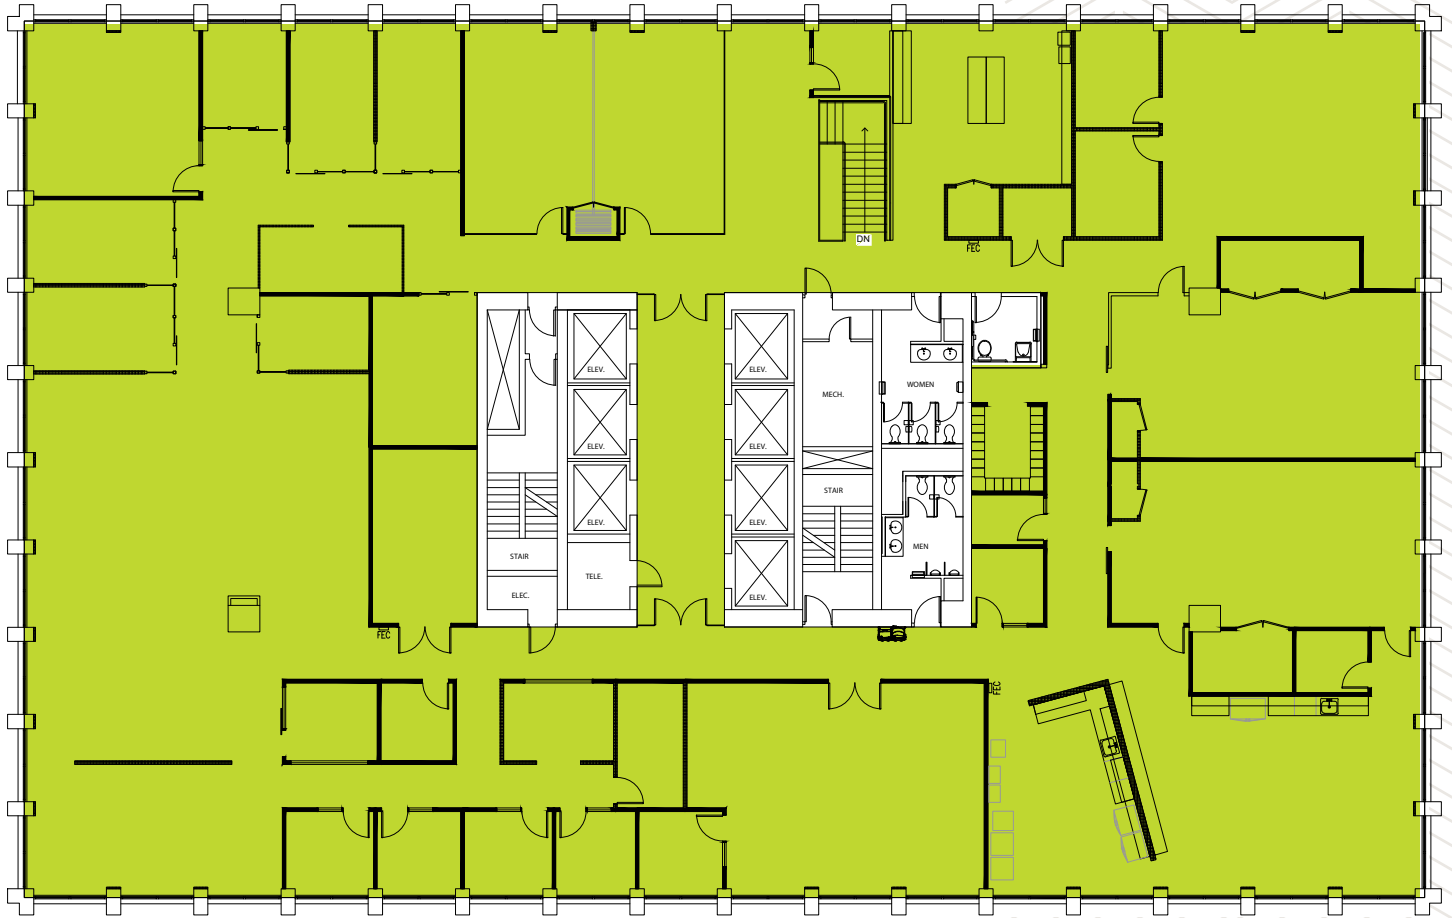

SUITE 400 15,805 SF

VACANCY

LEASING

Cleita Harvey
+1 206 607 1794
cleita.harvey@jll.com

Joe Gowan
+1 206 607 1738
joe.gowan@jll.com