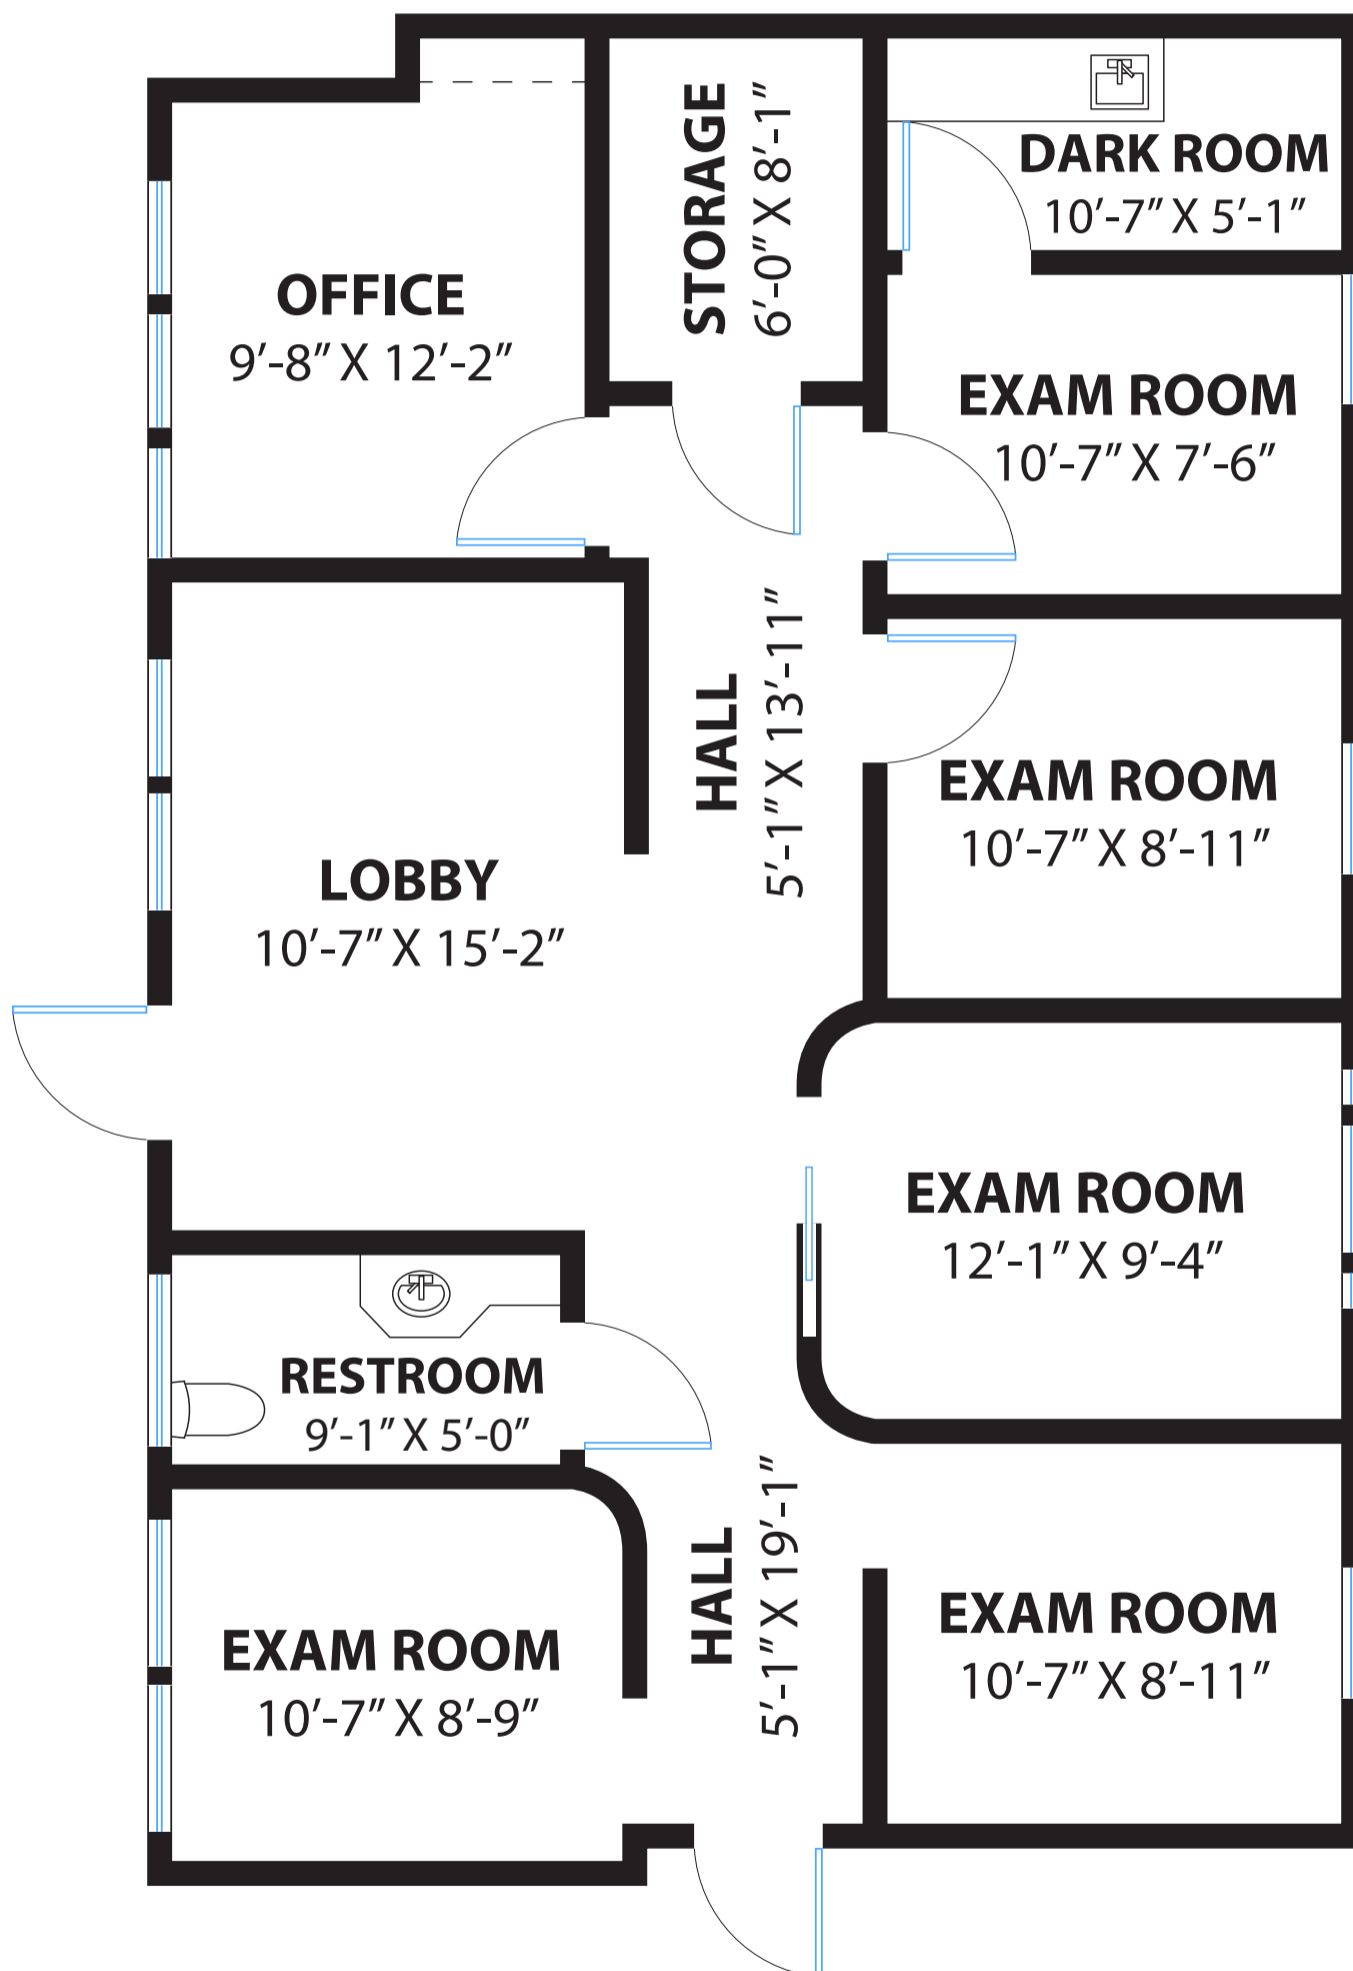

1691 EL CAMINO REAL

PALO ALTO

MAIN LEVEL

CREATED ON MARCH 03, 2025

DISCLAIMER: RENDERING BY OPEN HOMES PHOTOGRAPHY. ALL MEASUREMENTS ARE APPROXIMATE AND MAY NOT BE EXACT. DO NOT RELY ON THE ACCURACY OF THIS FLOOR PLAN WHEN DETERMINING THE PRICE OF A PROPERTY OR MAKING DECISIONS REGARDING BUYING OR SELLING OF PROPERTIES WITHOUT INDEPENDENT VERIFICATION.