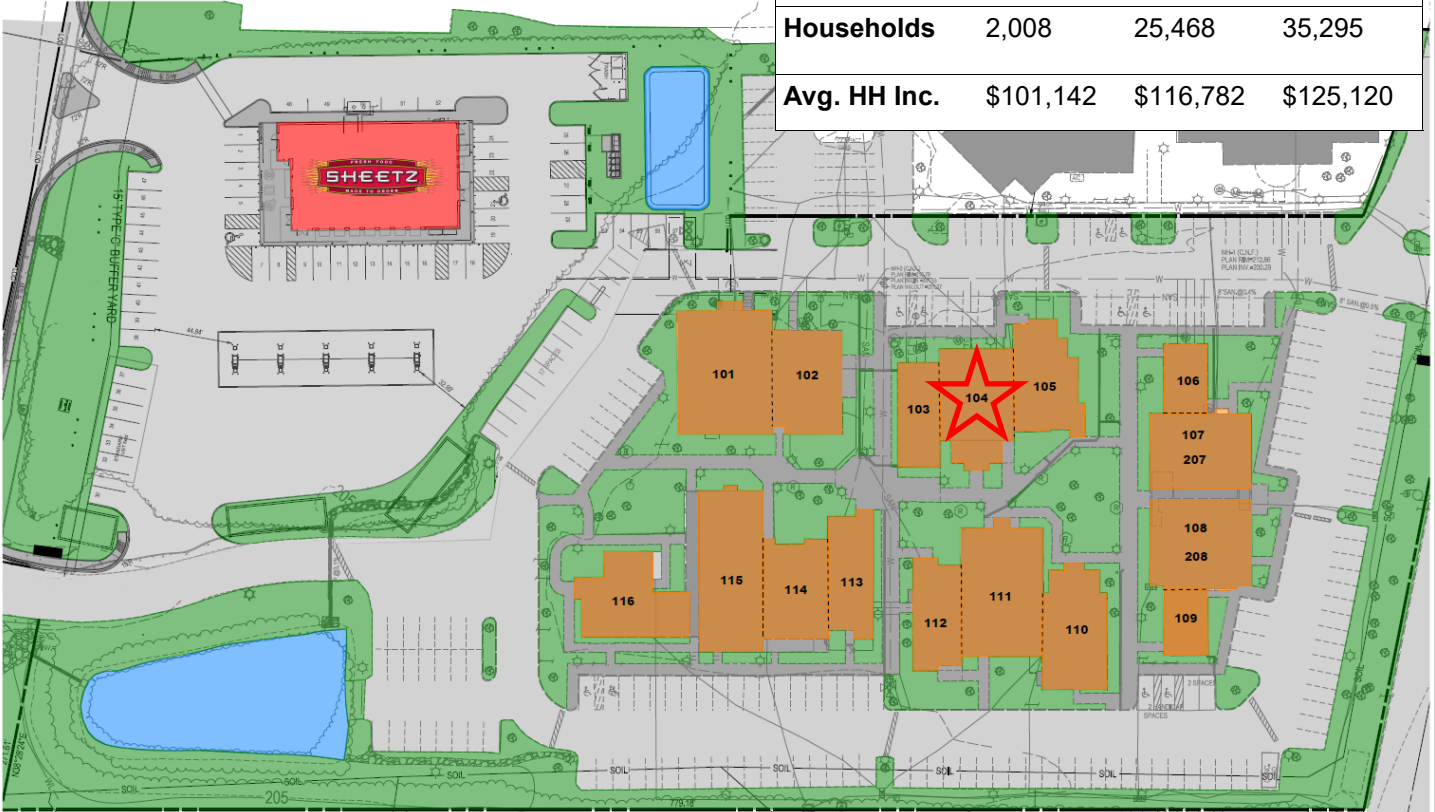

MEDICAL OFFICE FOR SALE. WALDORF, MD

11345 Pembroke Square

Sale Price: \$892,810

- Unit 104
- 4,826 square feet on two floors
- Medical office space
- Reception, offices, waiting area, 7 exam rooms, 5 restrooms, second floor offices
- Available for professional office users
- Ample parking
- Close to restaurants and shopping
- Located in the Pembroke office campus with signalized intersection
- Condo fee approx. \$3.75 p.s.f annually

- ◆ Campus style professional office space
- ◆ Short drive to St. Charles Town Center Regional Mall
 - ◆ Ample parking surrounding the campus
 - ◆ Signalized traffic entrance
- ◆ 8 miles to University of Maryland Charles Regional Medical Center
 - ◆ 10.4 Miles to MedStar Southern Maryland Hospital Center
 - ◆ One of the richest growing counties in Maryland
- ◆ Charles County blends historical significance with modern suburban life, making it a unique place to live and work
 - ◆ Central Business Zoning