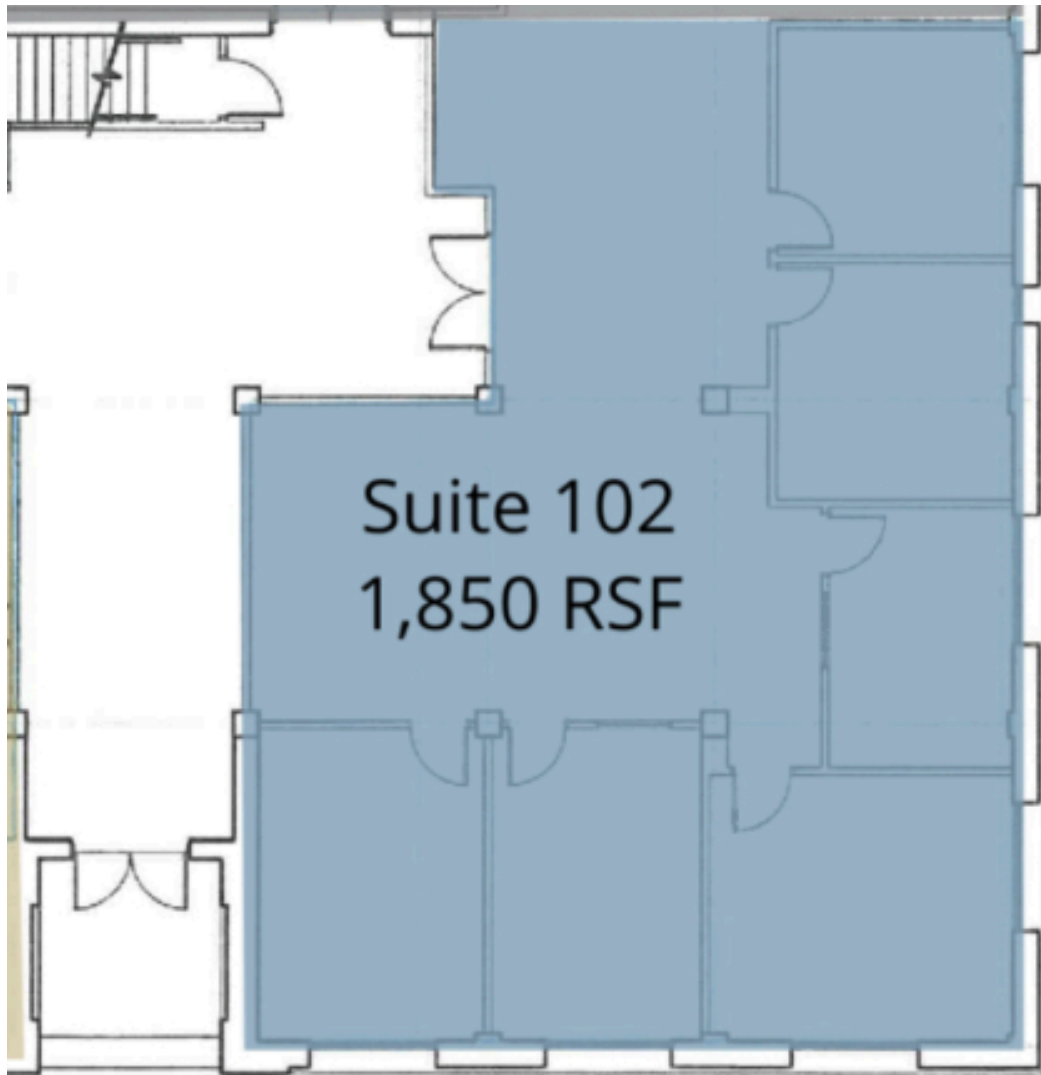

209 BUILDING

209 SW OAK STREET | PORTLAND, OREGON

SUITE 102: RSF 1,850

FOR LEASING INFORMATION:

CARTER BEYL

Licensed in Oregon

503.522.2280

Carter@menasheproperties.com

MENASHE
PROPERTIES