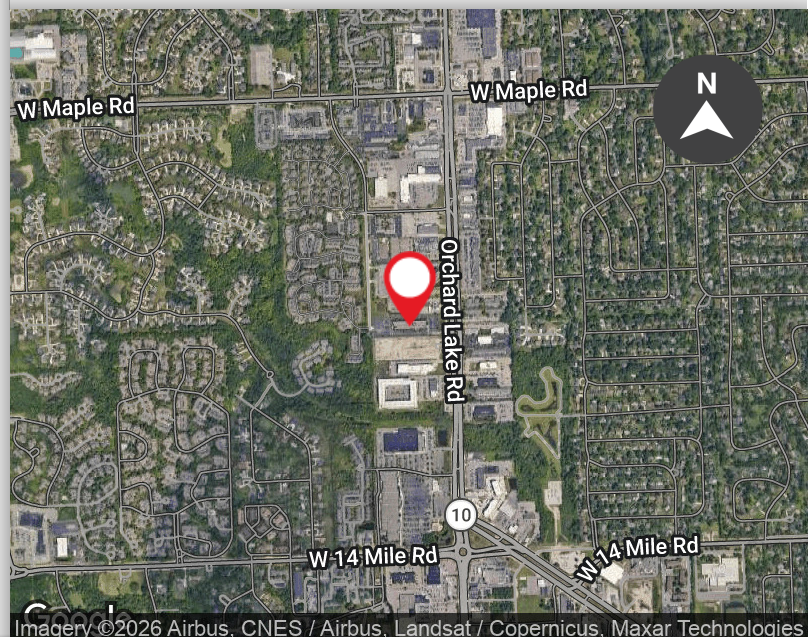

PROPERTY HIGHLIGHTS:

- Class A office building on Orchard Lake Road Corridor in the heart of West Bloomfield
- On-site ownership and management
- Attractive Architecture
- Fully renovated and modernized common areas
- Leasehold Improvements Available
- Move-in ready suites
- Abundant Parking
- Convenient access to I-696

FOR MORE INFORMATION PLEASE CONTACT:

GLENN N. DESROSIERS
glenn.desrosiers@freg.com

248.324.2000

eCODE **384**