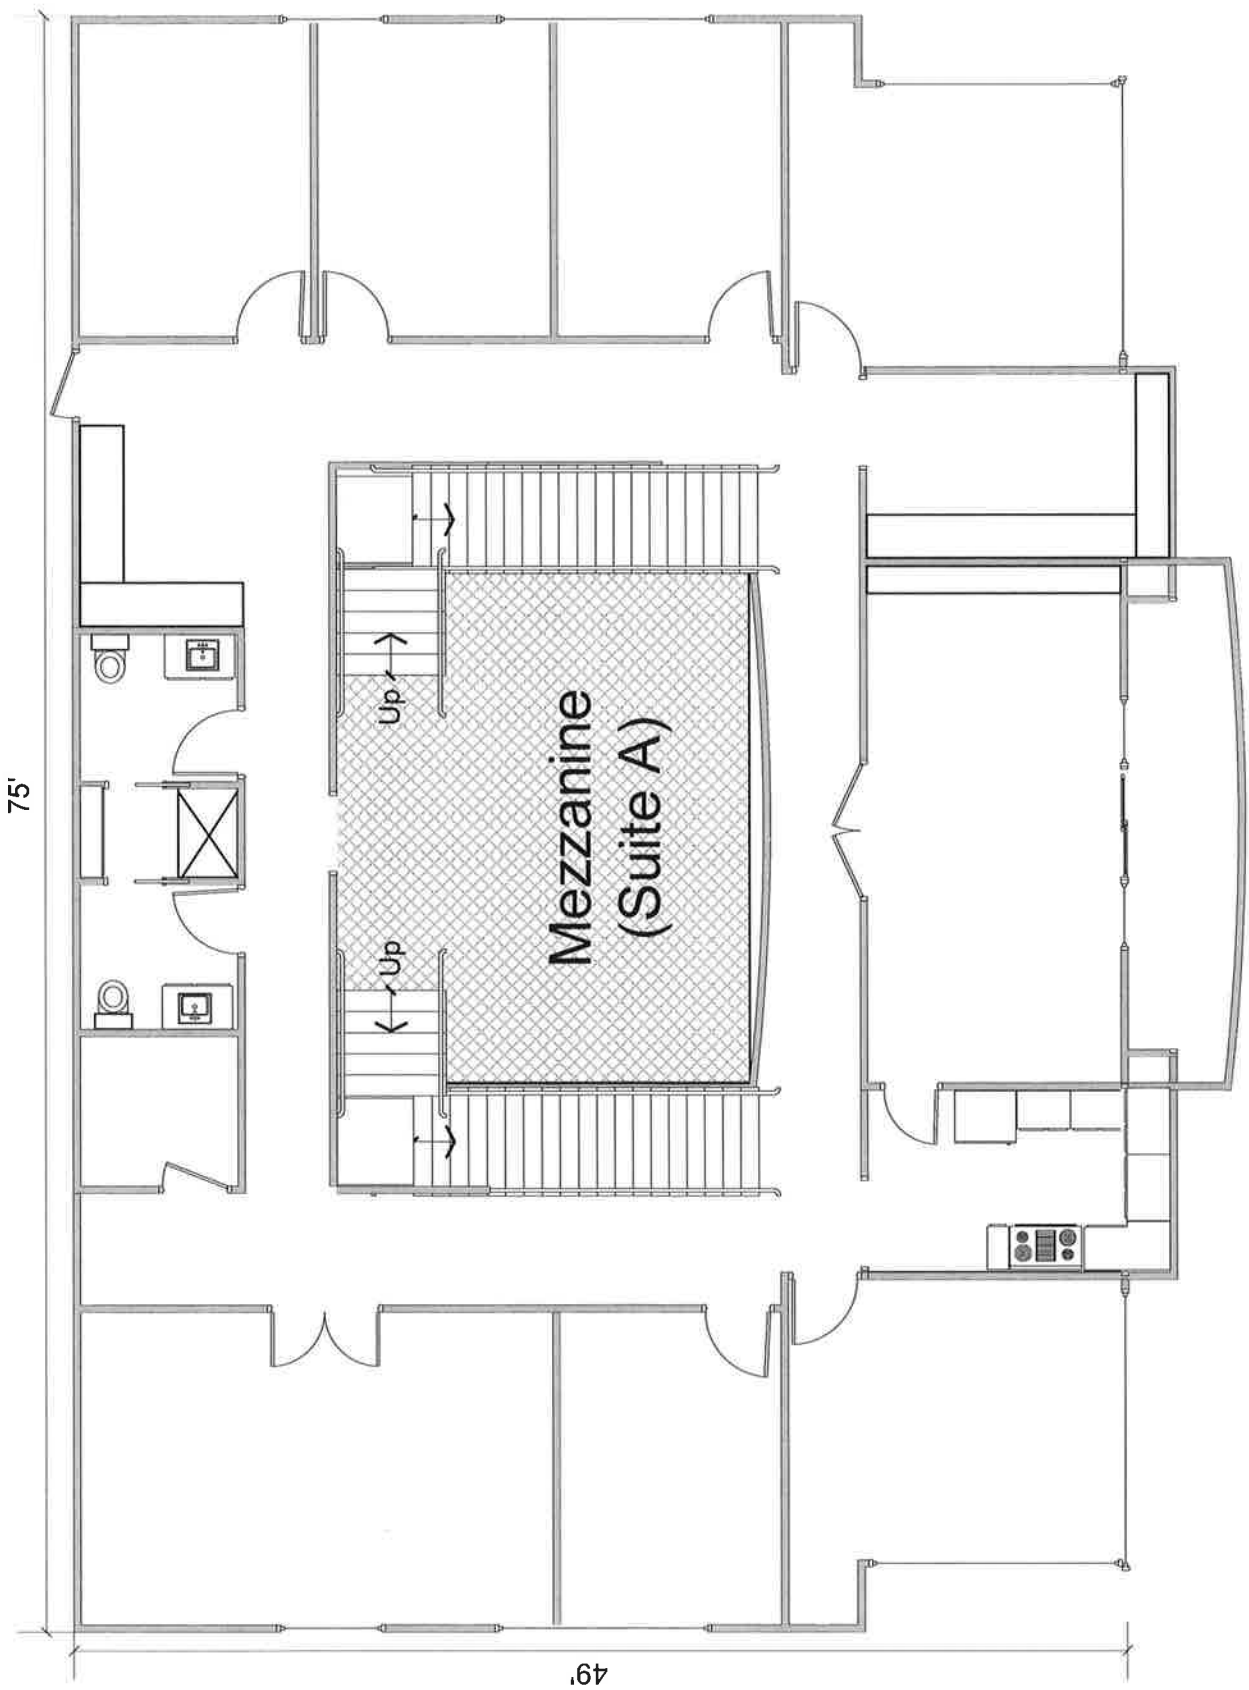

Restrooms

Mezzanine
(Suite A)

Entry

Suite C

Suite B

Fire/Utility
Closet

Up

Up

Up

M

W

75'

49'