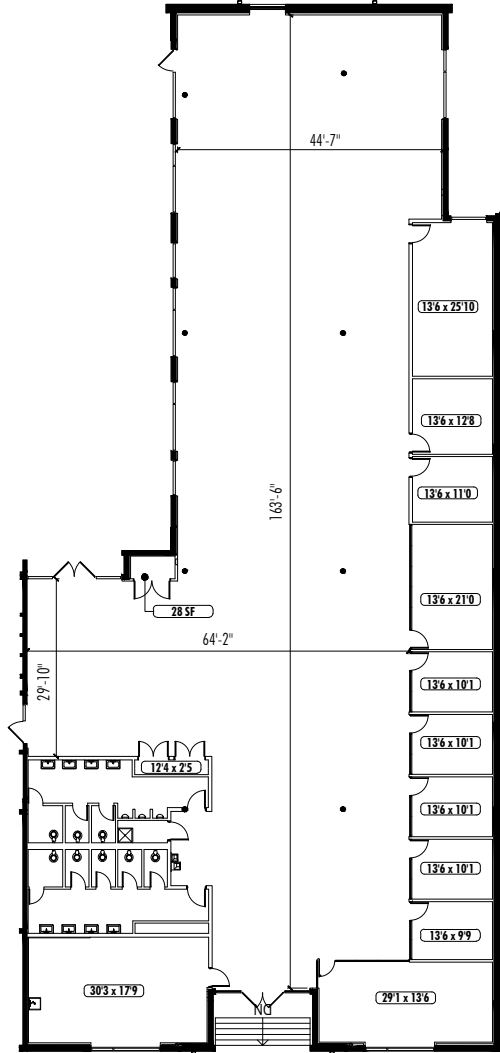

# ARMOUR YARDS

255 OTTLEY DRIVE • ATLANTA, GA  
SUITE 120 12,644 RSF  
19'-6" CLEAR CEILING HEIGHT

KEY PLAN

1ST FLOOR  
NOT TO SCALE

05.01.23

Jeff Bellamy 404.995.2221  
Brooke Dewey 404.995.2138