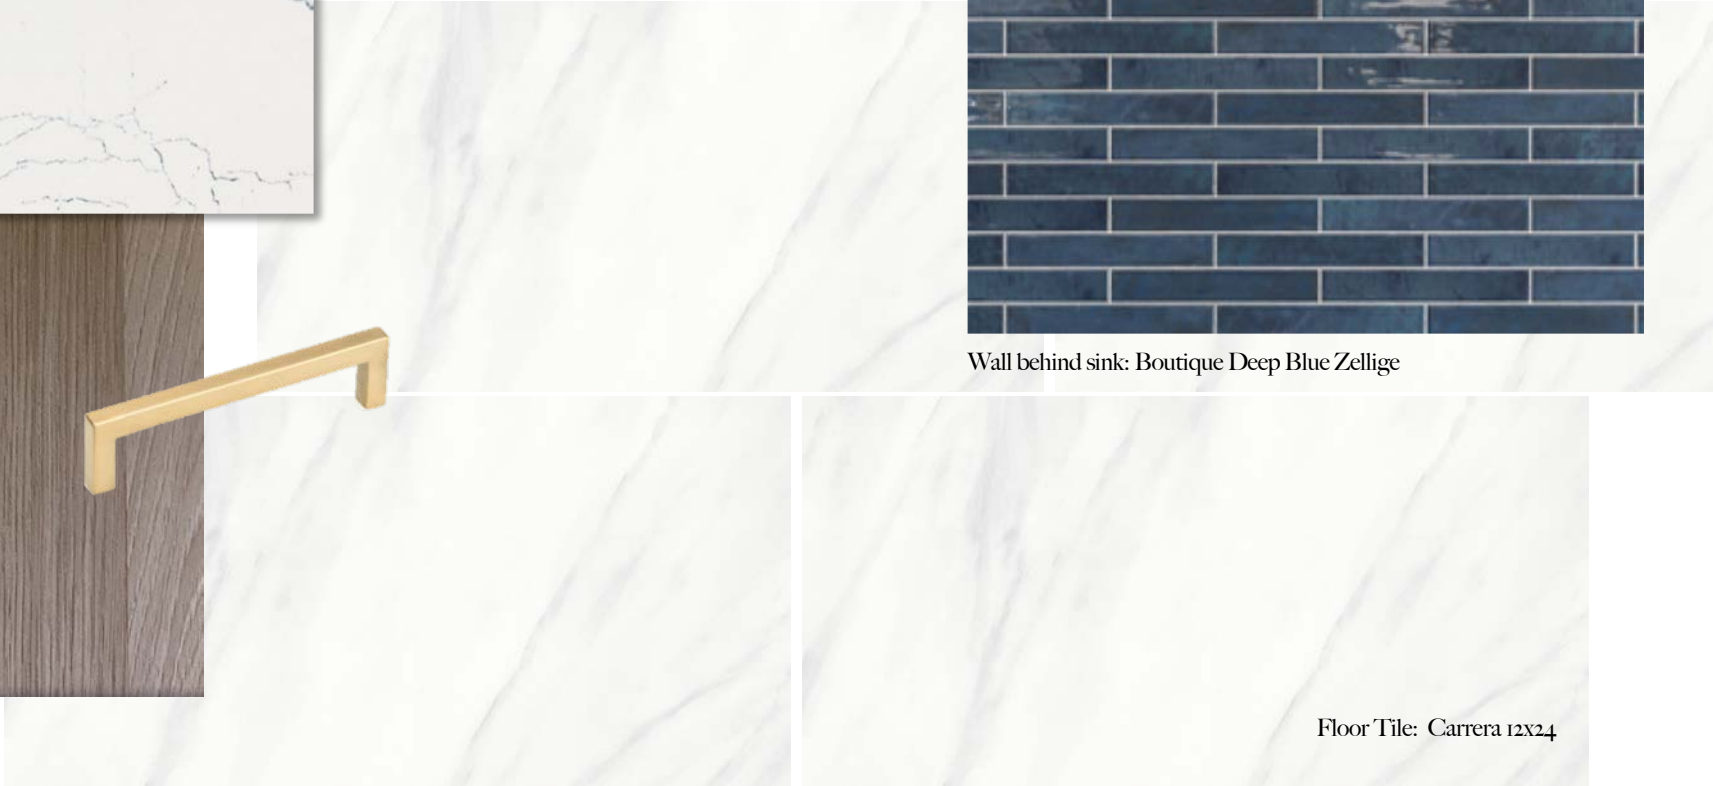

Brookside
Development

Powder Bath

Countertops: Cambria Portrush

Wall behind sink: Boutique Deep Blue Zellige

Cabinets: Dusk

Floor Tile: Carrera 12x24

Bath 2

Countertops: Cambria Clare