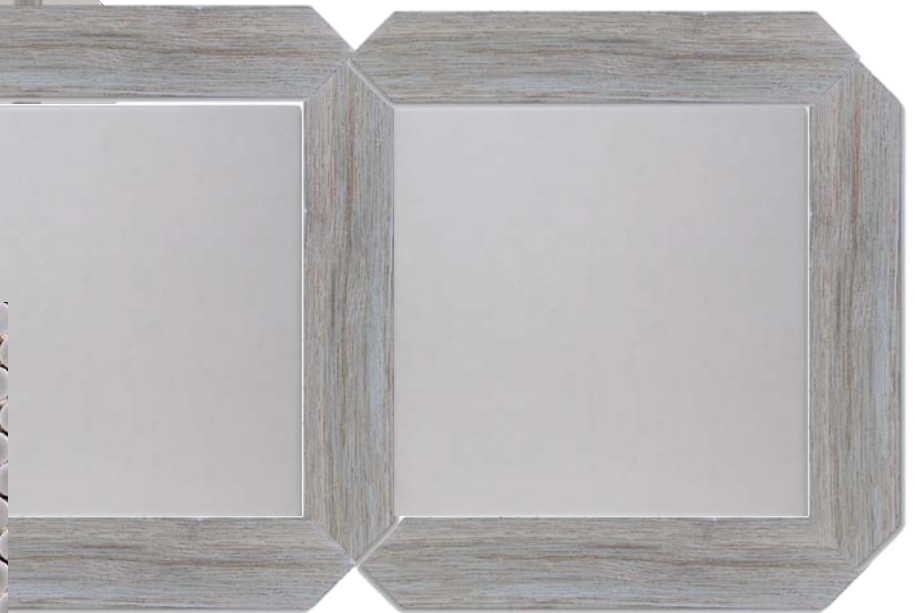

Countertops: Portrush

Backsplash: Zellige White

Cabinets: Antique White

Hardware

Hardware

Main Floor: Anchor Wharf Homestead

Island Lights: Clarke

Dining Light Harleme

Master Bath

Vanity Light: Arti

Countertops: Ella

Hardware

Cabinets: Antique White

Wall: Magnolia white 6x8
Floor Tile: Gray 7x7 w/ 1.5x9 wood Pickets
Shower floor: Light gray penny

Unit #2

Paradise Cay
Townhouses

Brookside
Development

Powder Bath

Countertops: Cambria Portrush

Wall behind sink: Boutique Deep Blue Zellige

Cabinets: Dusk

Floor Tile: Carrera 12x24

Bath 2

Countertops: Cambria Clare