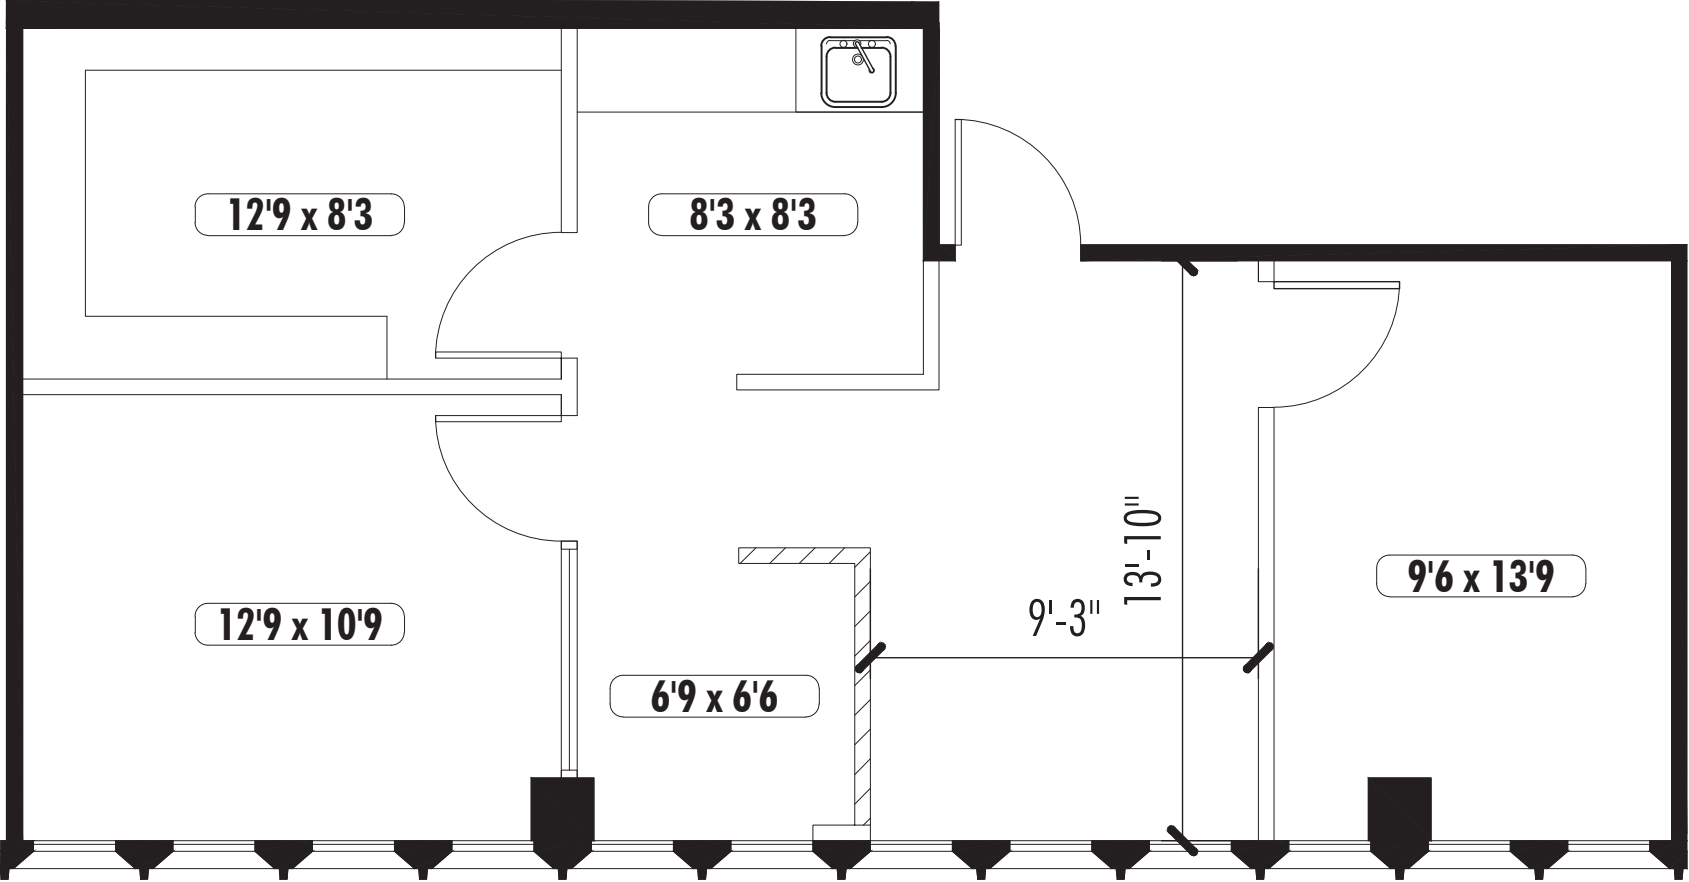

# TOWER 235, SUITE 1707

817 RSF

KEY PLAN

PEACHTREE  
CENTER