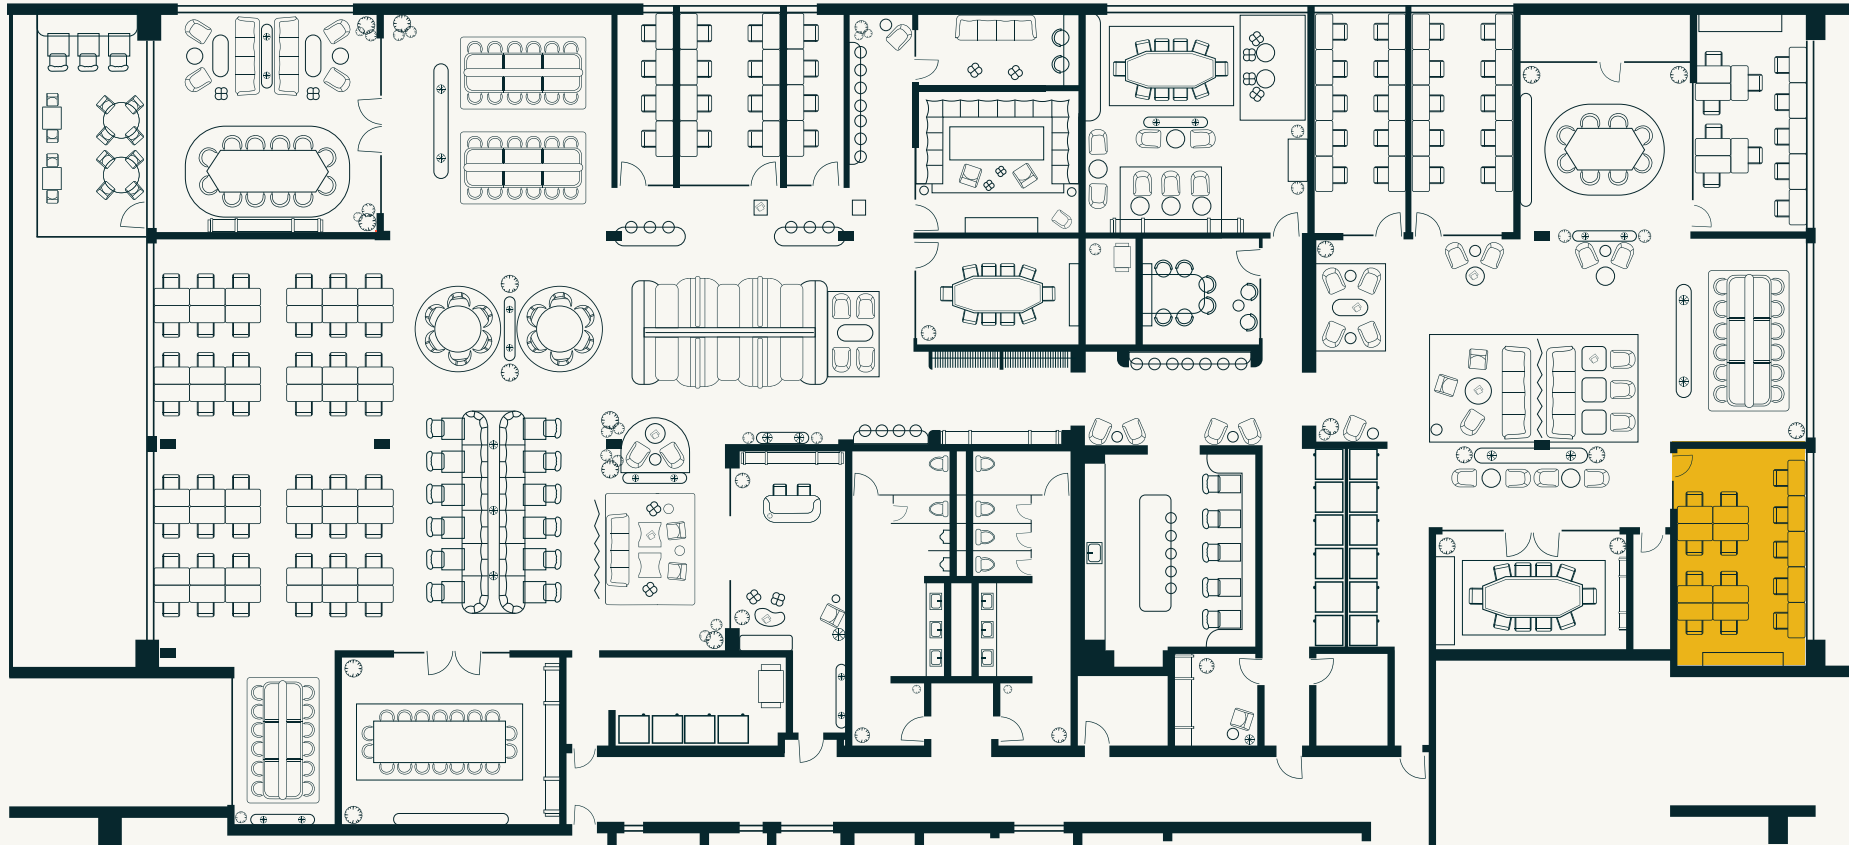

OFFICES

1. HOUSTON OFFICE	Up to 13 desks
2. WEDGEWOOD OFFICE	Up to 11 desks
3. HAMILTON OFFICE	Up to 10 desks
4. CHESTNUT OFFICE	Up to 10 desks
5. MOORE OFFICE	Up to 8 desks
6. RAINS OFFICE	Up to 4 desks
7. MARTIN OFFICE	Up to 4 desks

FLOORPLAN

PRIVATE OFFICE 1
HOUSTON OFFICE

CAPACITY

Up to 13 desks

AMENITIES

- Private desks with lockable storage
- Extended access outside of business hours
- Complimentary access to onsite gym
- Onsite parking for \$75/month
- Executive assistant services available upon request

TECHNOLOGY

- Desks include built-in power

PRIVATE OFFICE 2

WEDGEWOOD OFFICE

CAPACITY

Up to 11 desks

AMENITIES

- Private desks with lockable storage
- Extended access outside of business hours
- Complimentary access to onsite gym
- Onsite parking for \$75/month
- Executive assistant services available upon request