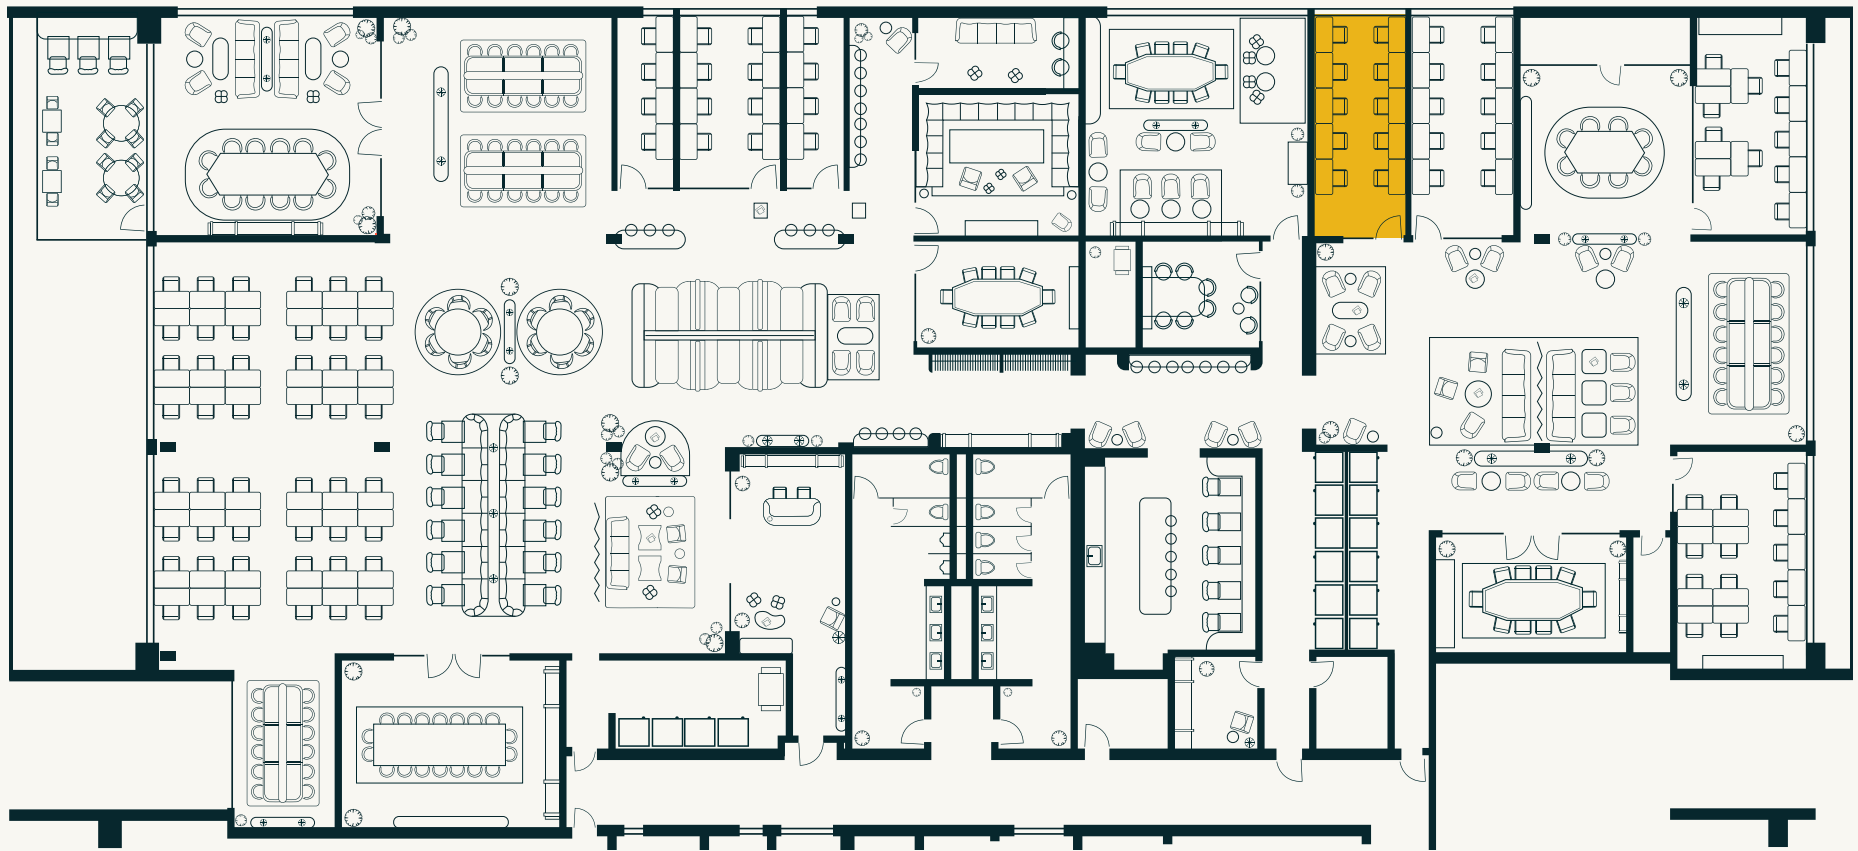

OFFICES

1. HOUSTON OFFICE	Up to 13 desks
2. WEDGEWOOD OFFICE	Up to 11 desks
3. HAMILTON OFFICE	Up to 10 desks
4. CHESTNUT OFFICE	Up to 10 desks
5. MOORE OFFICE	Up to 8 desks
6. RAINS OFFICE	Up to 4 desks
7. MARTIN OFFICE	Up to 4 desks

TECHNOLOGY

- Desks include built-in power

PRIVATE OFFICE 4

CHESTNUT OFFICE

CAPACITY

Up to 10 desks

AMENITIES

- Private desks with lockable storage
- Extended access outside of business hours
- Complimentary access to onsite gym
- Onsite parking for \$75/month
- Executive assistant services available upon request

TECHNOLOGY

- Desks include built-in power

PRIVATE OFFICE 5
MOORE OFFICE

CAPACITY

Up to 8 desks

AMENITIES

- Private desks with lockable storage
- Extended access outside of business hours
- Complimentary access to onsite gym
- Onsite parking for \$75/month
- Executive assistant services available upon request