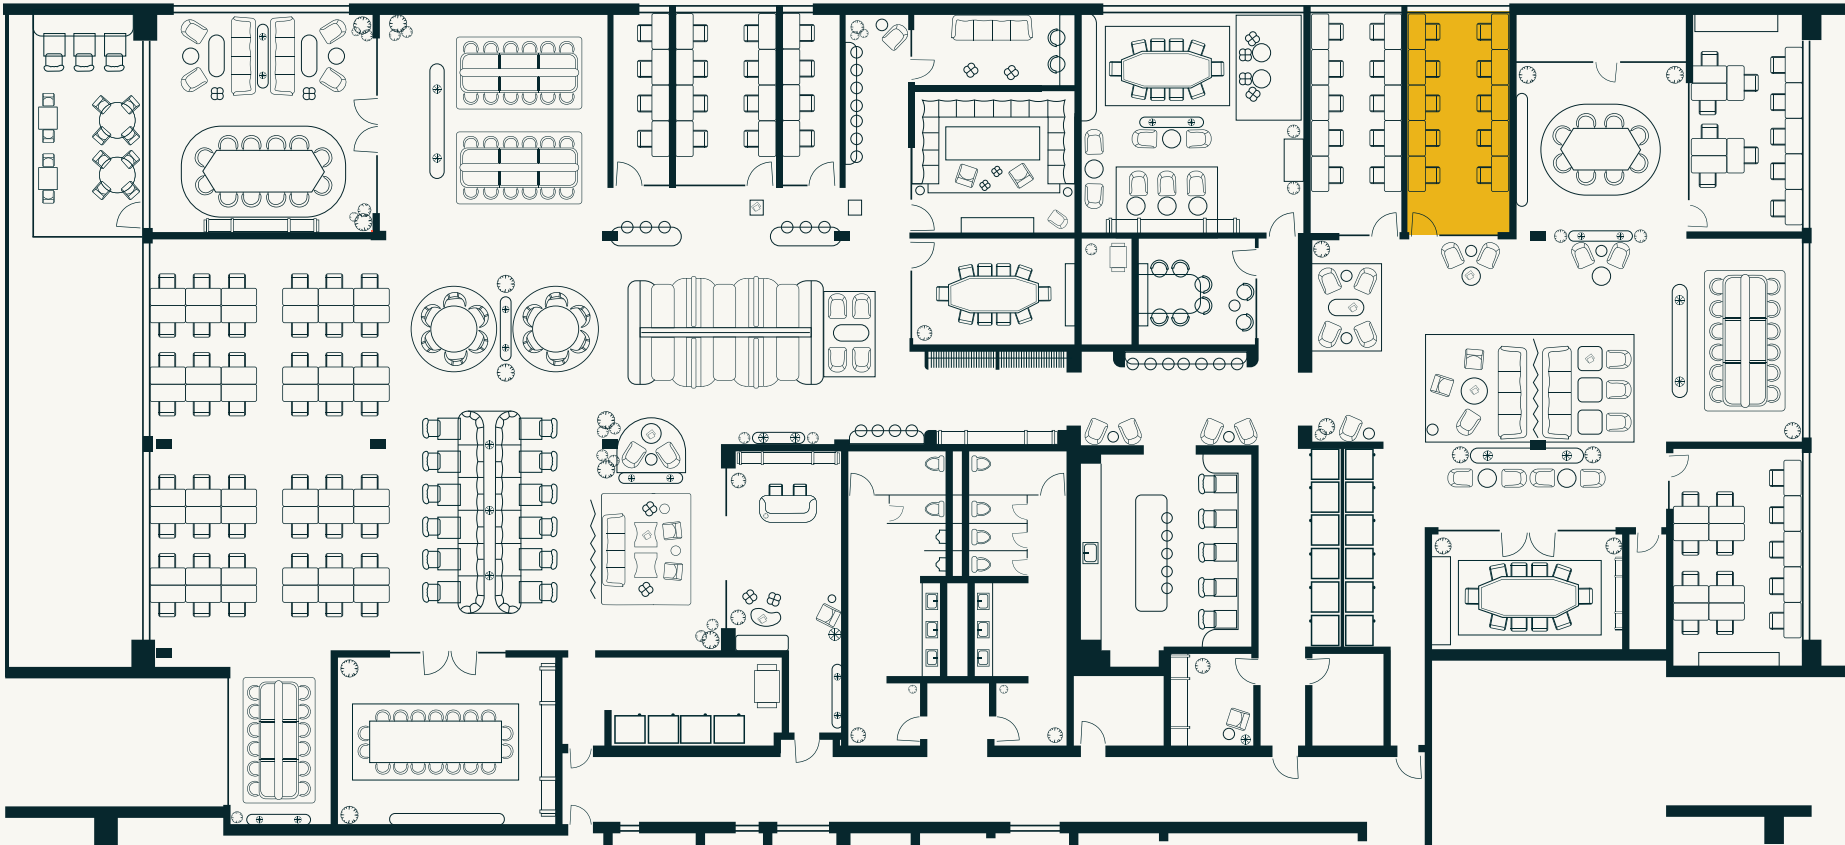

PRIVATE OFFICE 3
HAMILTON OFFICE

CAPACITY

Up to 10 desks

AMENITIES

- Private desks with lockable storage
- Extended access outside of business hours
- Complimentary access to onsite gym
- Onsite parking for $75/month
- Executive assistant services available upon request

TECHNOLOGY

- Desks include built-in power