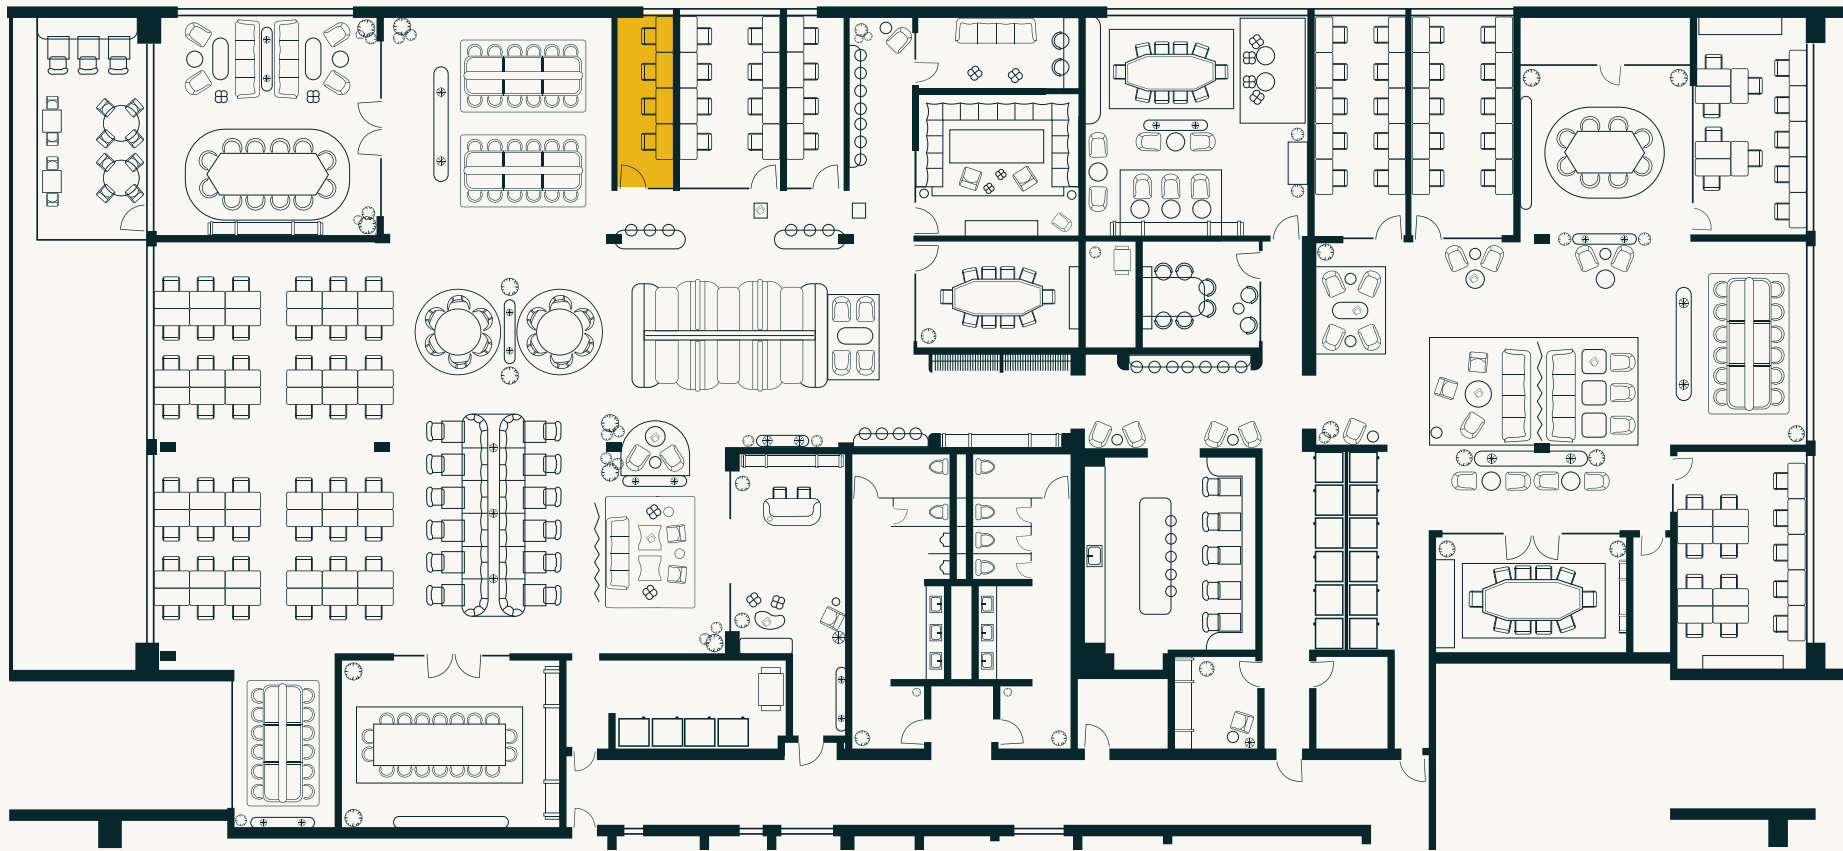

PRIVATE OFFICE 7

MARTIN OFFICE

CAPACITY

Up to 4 desks

AMENITIES

- Private desks with lockable storage
- Extended access outside of business hours
- Complimentary access to onsite gym
- Onsite parking for $75/month
- Executive assistant services available upon request

TECHNOLOGY

- Desks include built-in power