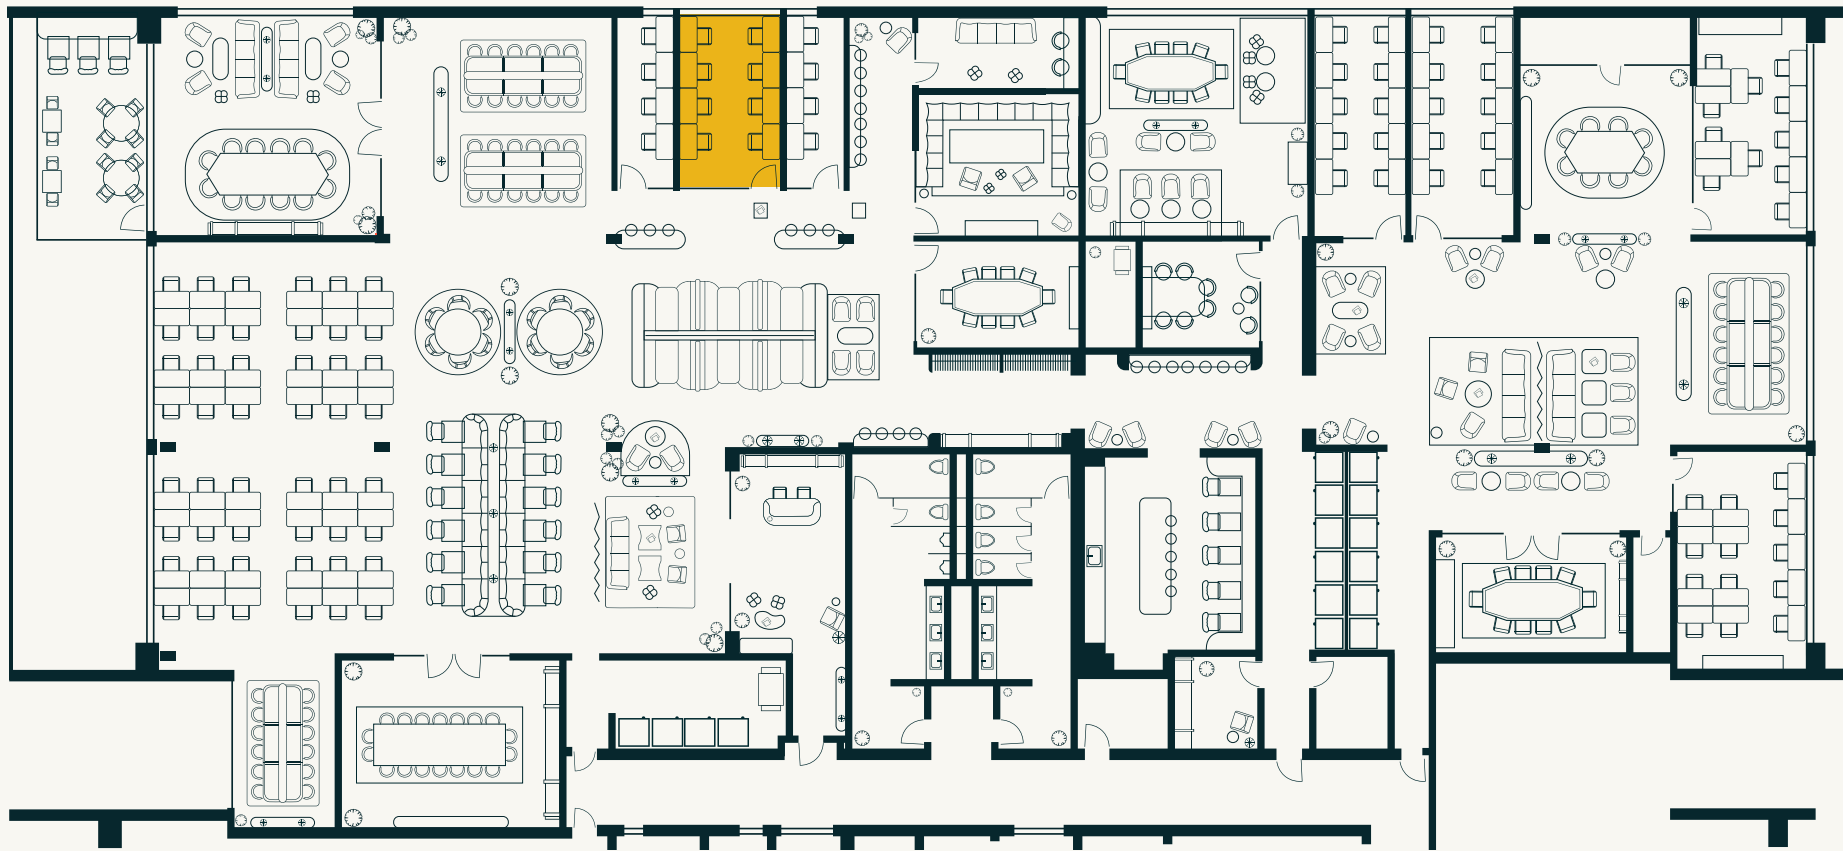

PRIVATE OFFICE 5
MOORE OFFICE

CAPACITY

Up to 8 desks

AMENITIES

- Private desks with lockable storage
- Extended access outside of business hours
- Complimentary access to onsite gym
- Onsite parking for $75/month
- Executive assistant services available upon request

TECHNOLOGY

- Desks include built-in power