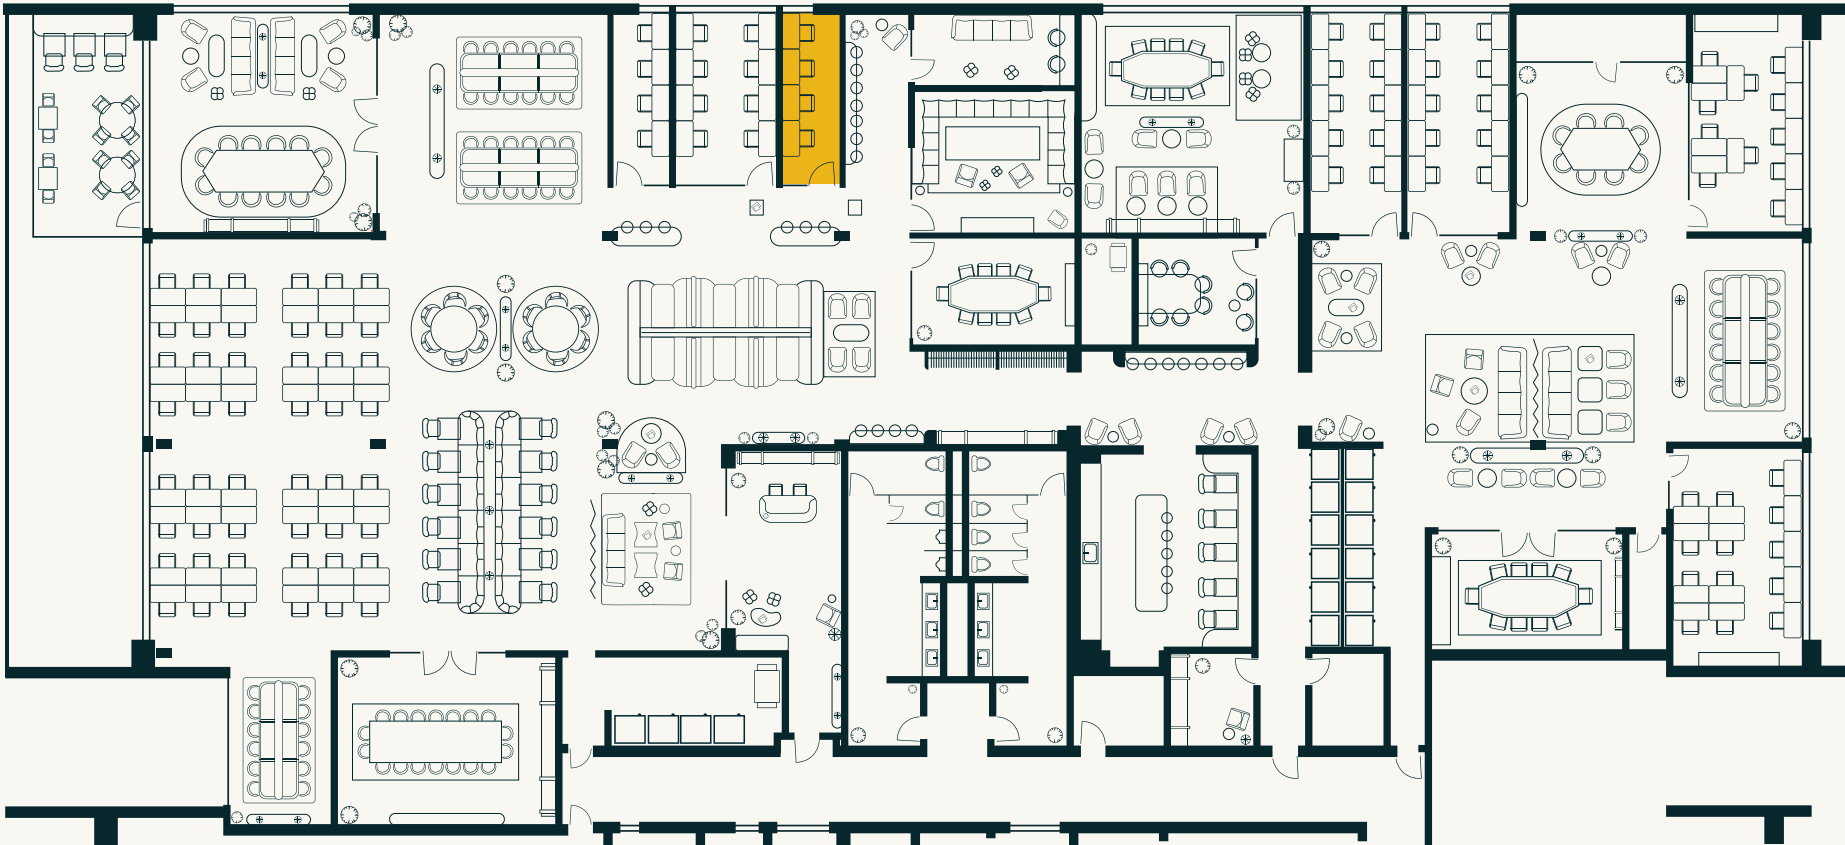

PRIVATE OFFICE 6

RAINS OFFICE

CAPACITY

Up to 4 desks

AMENITIES

- Private desks with lockable storage
- Extended access outside of business hours
- Complimentary access to onsite gym
- Onsite parking for $75/month
- Executive assistant services available upon request

TECHNOLOGY

- Desks include built-in power