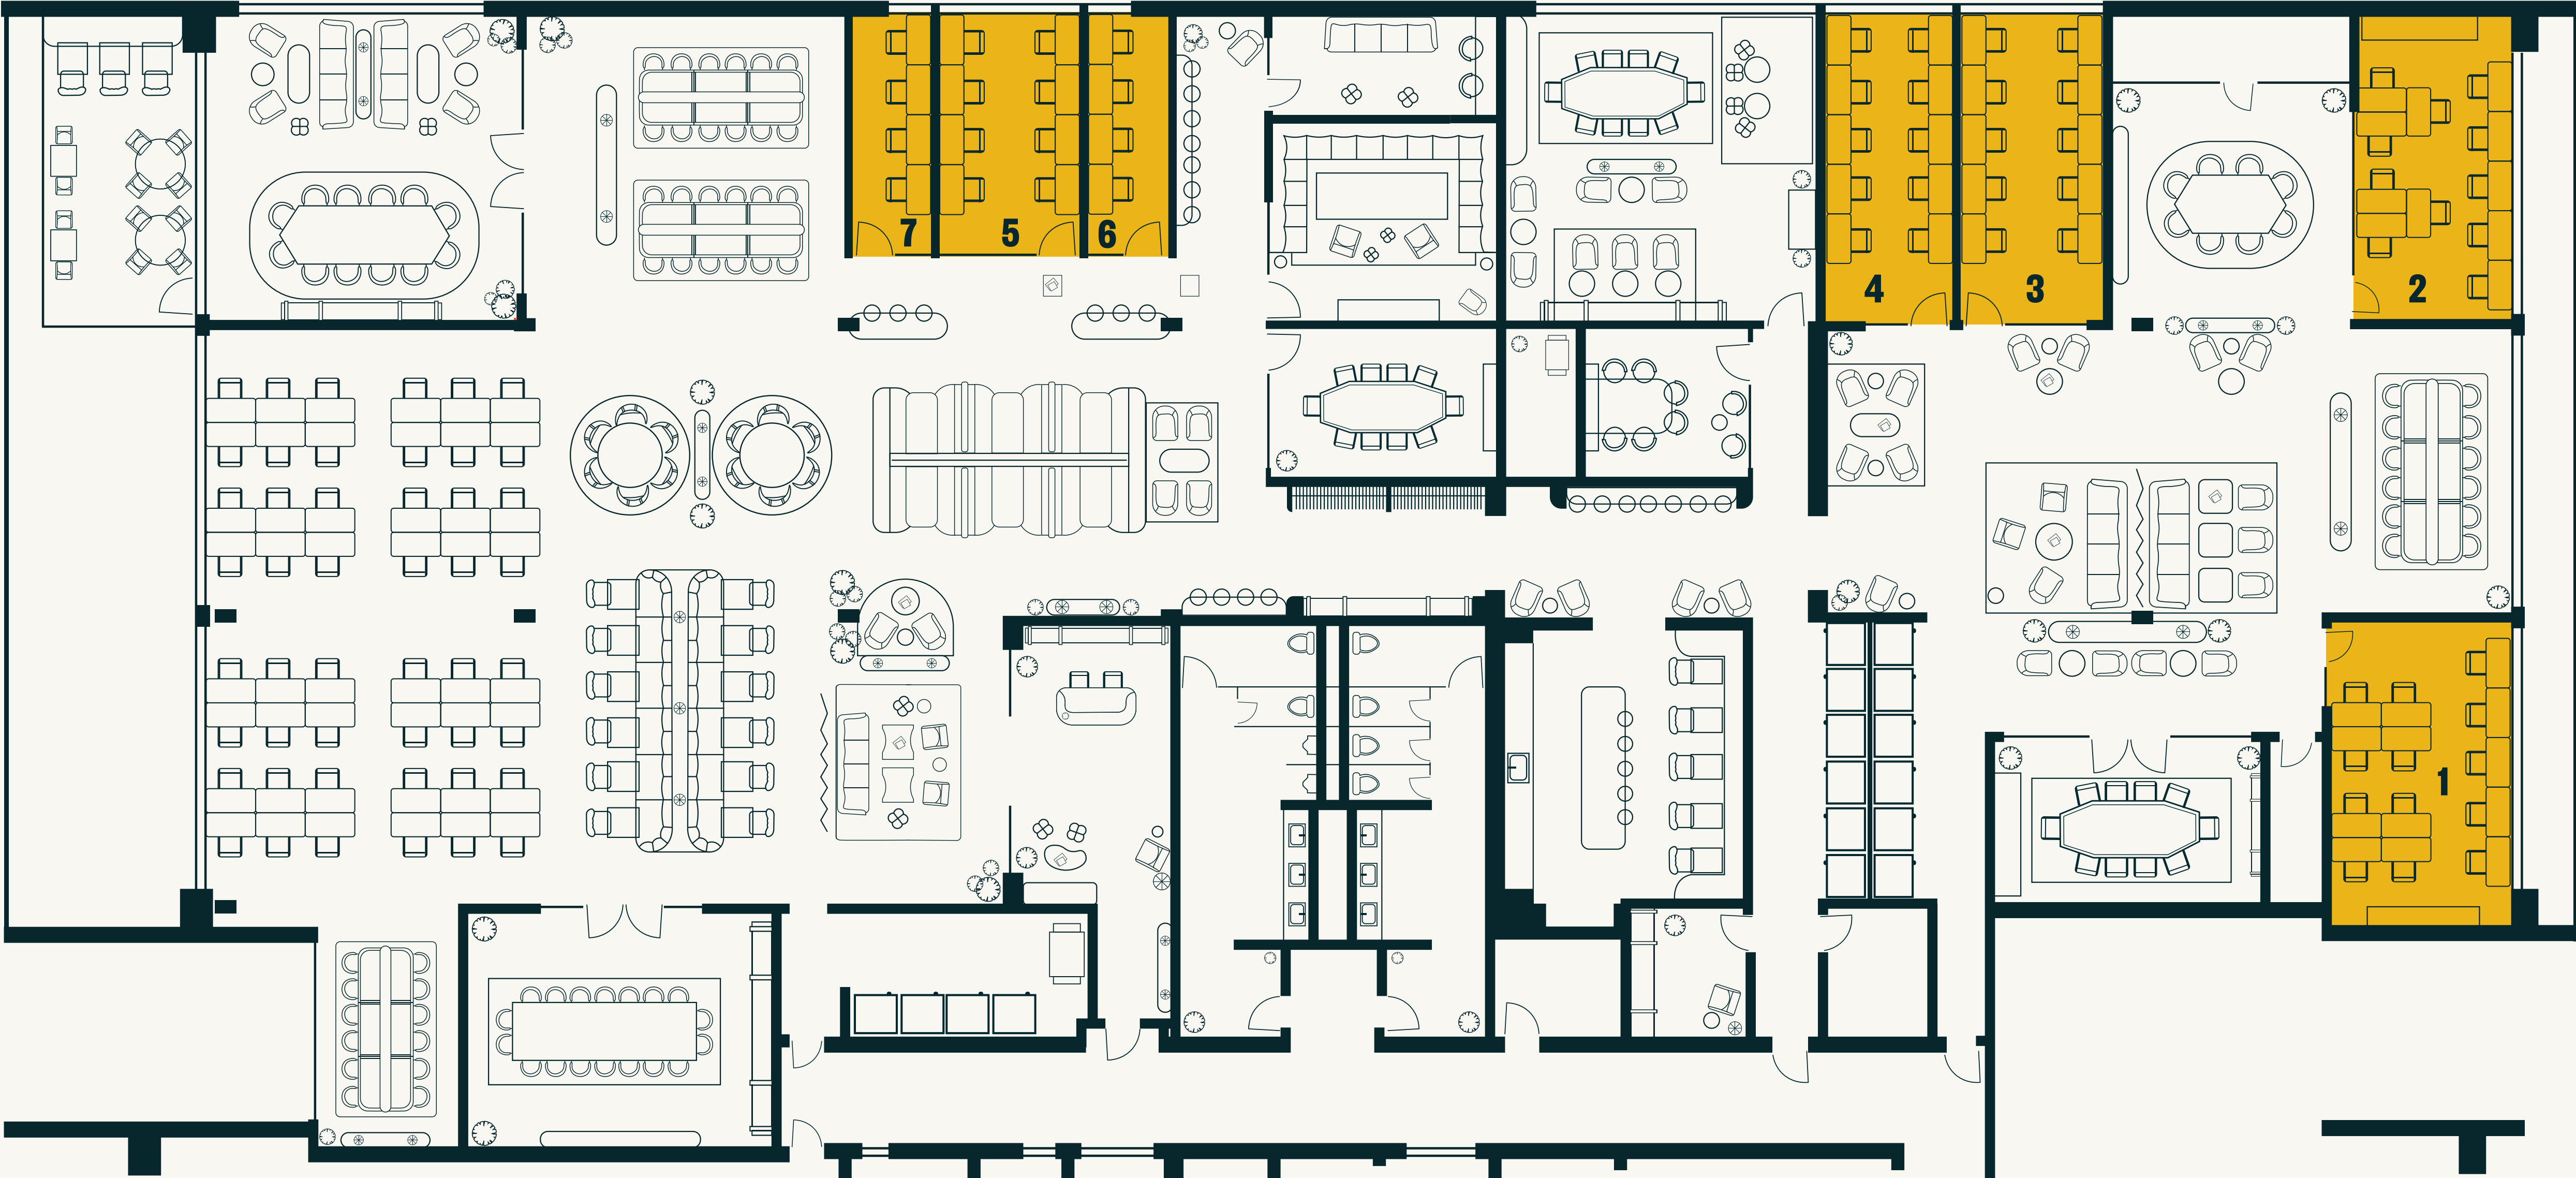

THE MALIN WEDGEWOOD HOUSTON
PRIVATE OFFICES

the malin®

MORE THAN AN OFFICE

PRIVATE OFFICE MEMBERSHIP AT THE MALIN IS MORE THAN JUST A BEAUTIFULLY DESIGNED SPACE TO CALL YOUR OWN. IT AFFORDS YOU:

- Extended access outside of business hours
- Complimentary gym access and onsite parking privileges
- Conference rooms to host your most important meetings
- An onsite team to support your deliveries, visitors, and administrative to-do's
- A professional, focused, and inspiring atmosphere that reflects the success of your work

We're proud to create an experience for our members that is indisputably special.

THE MALIN WEDGEWOOD HOUSTON

1131 4TH AVENUE S, SUITE 230, NASHVILLE, TN 37210

Seven enclosed options for teams of four to thirteen people. Private office memberships include onsite gym access, plus extended workspace access outside of regular business hours. Bespoke solutions can be created for large teams, including a combination of Private Office, Dedicated Desk, and Access memberships as needed.

OFFICES

1. HOUSTON OFFICE	Up to 13 desks
2. WEDGEWOOD OFFICE	Up to 11 desks
3. HAMILTON OFFICE	Up to 10 desks
4. CHESTNUT OFFICE	Up to 10 desks
5. MOORE OFFICE	Up to 8 desks
6. RAINS OFFICE	Up to 4 desks
7. MARTIN OFFICE	Up to 4 desks

FLOORPLAN

PRIVATE OFFICE 1
HOUSTON OFFICE

CAPACITY

Up to 13 desks

AMENITIES

- Private desks with lockable storage
- Extended access outside of business hours
- Complimentary access to onsite gym
- Onsite parking for \$75/month
- Executive assistant services available upon request