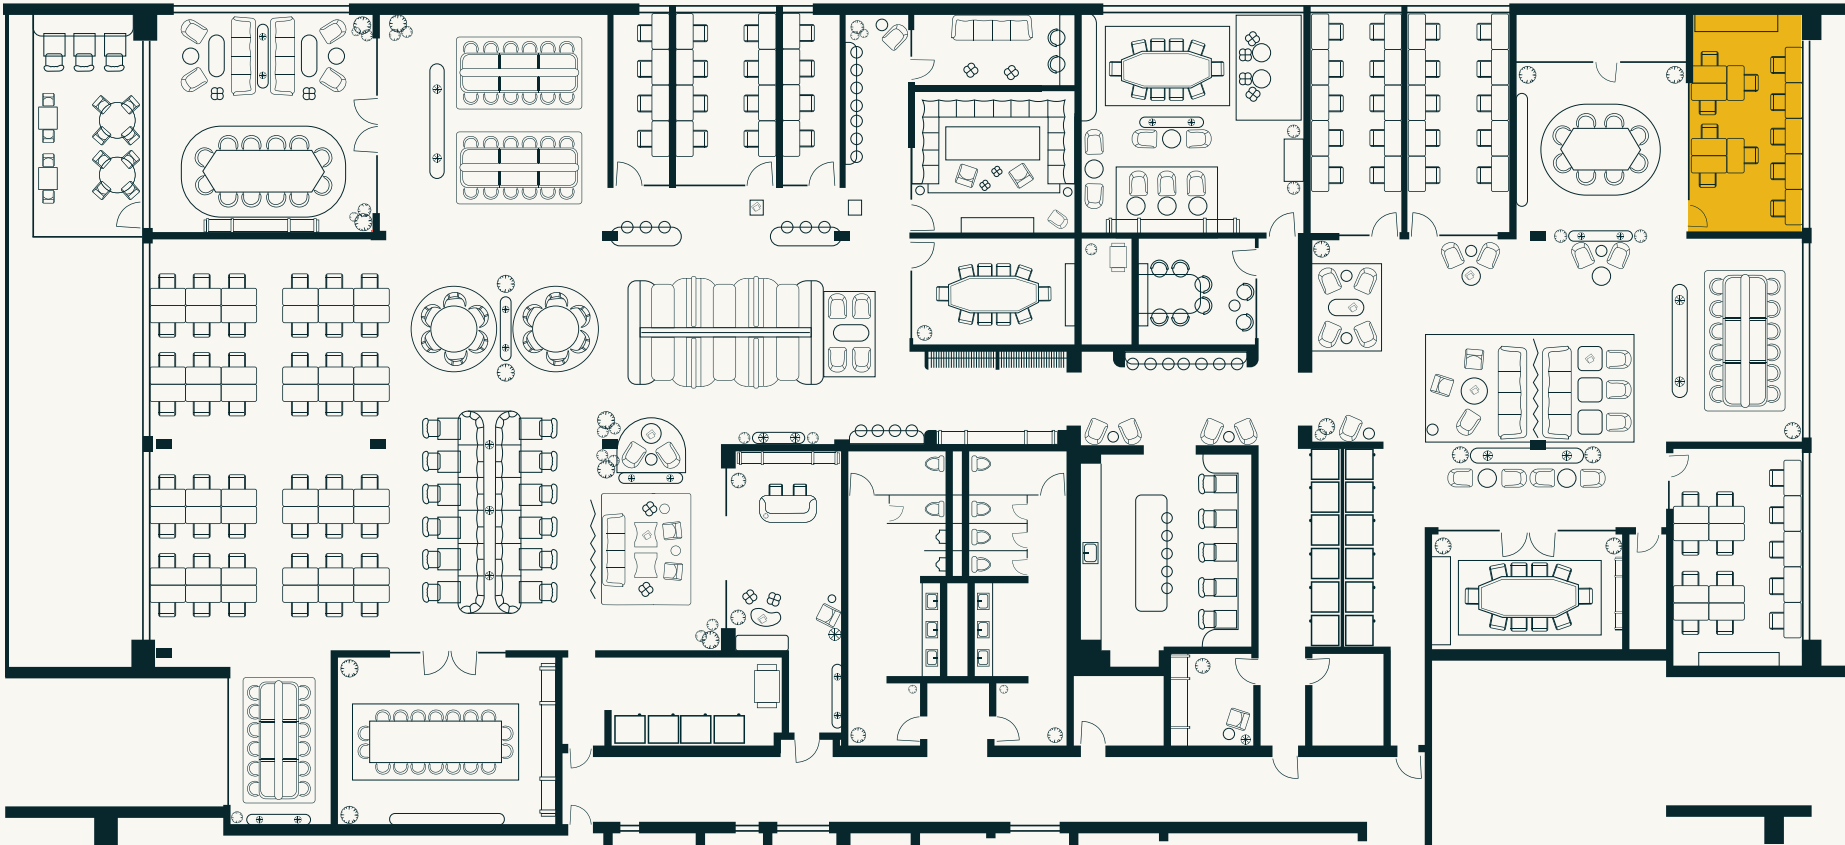

OFFICES

1. HOUSTON OFFICE	Up to 13 desks
2. WEDGEWOOD OFFICE	Up to 11 desks
3. HAMILTON OFFICE	Up to 10 desks
4. CHESTNUT OFFICE	Up to 10 desks
5. MOORE OFFICE	Up to 8 desks
6. RAINS OFFICE	Up to 4 desks
7. MARTIN OFFICE	Up to 4 desks

FLOORPLAN

PRIVATE OFFICE 1
HOUSTON OFFICE

CAPACITY

Up to 13 desks

AMENITIES

- Private desks with lockable storage
- Extended access outside of business hours
- Complimentary access to onsite gym
- Onsite parking for \$75/month
- Executive assistant services available upon request

TECHNOLOGY

- Desks include built-in power

PRIVATE OFFICE 2

WEDGEWOOD OFFICE

CAPACITY

Up to 11 desks

AMENITIES

- Private desks with lockable storage
- Extended access outside of business hours
- Complimentary access to onsite gym
- Onsite parking for \$75/month
- Executive assistant services available upon request

TECHNOLOGY

- Desks include built-in power

PRIVATE OFFICE 3
HAMILTON OFFICE

CAPACITY

Up to 10 desks

AMENITIES

- Private desks with lockable storage
- Extended access outside of business hours
- Complimentary access to onsite gym
- Onsite parking for \$75/month
- Executive assistant services available upon request