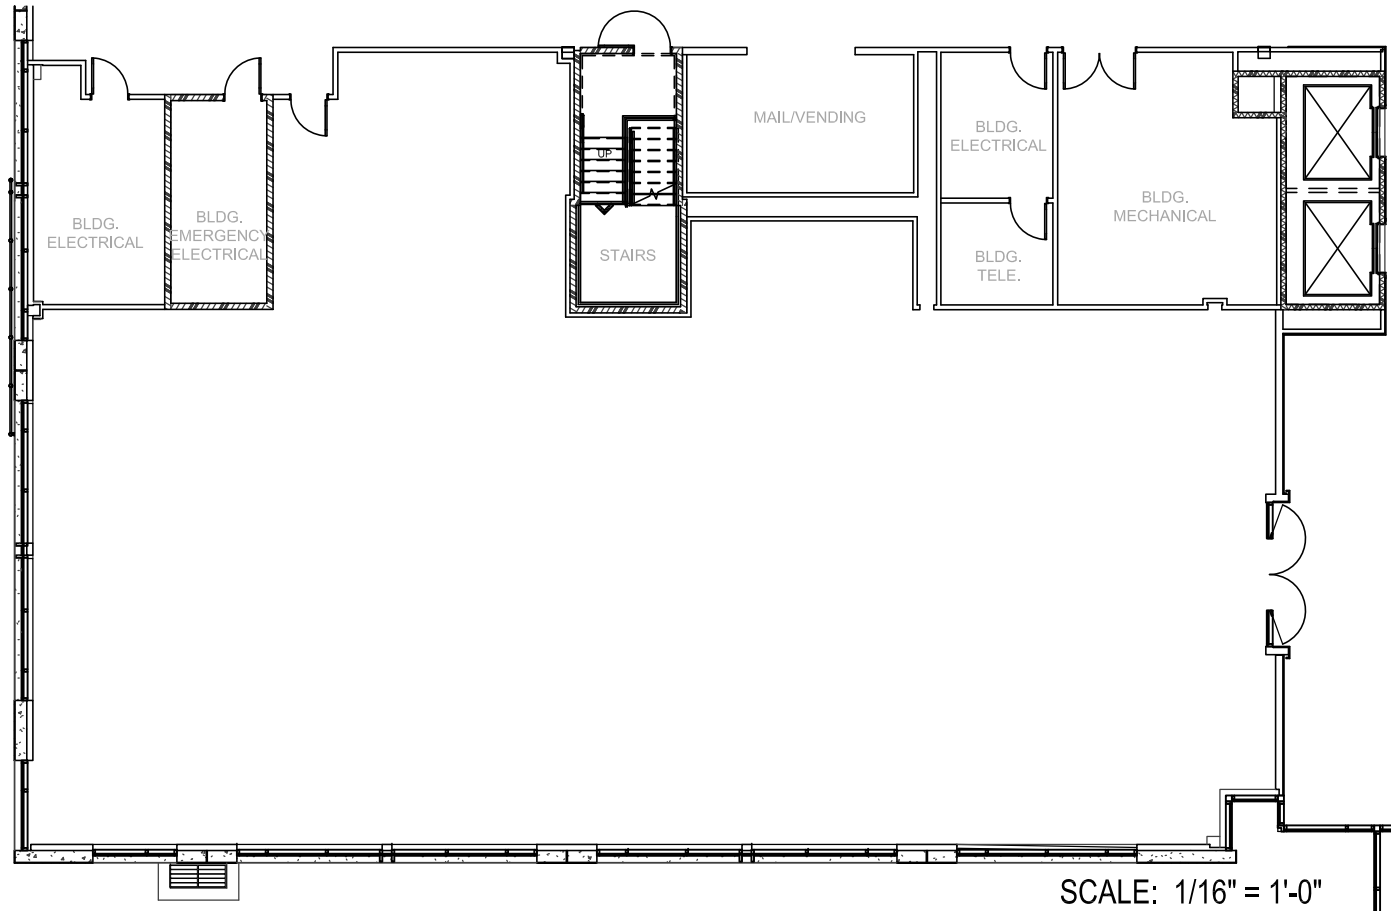

CONCORD PARK III

LEVEL 1 - SUITE 125
6,415 R.S.F.

LOCATION PLAN
N.T.S.