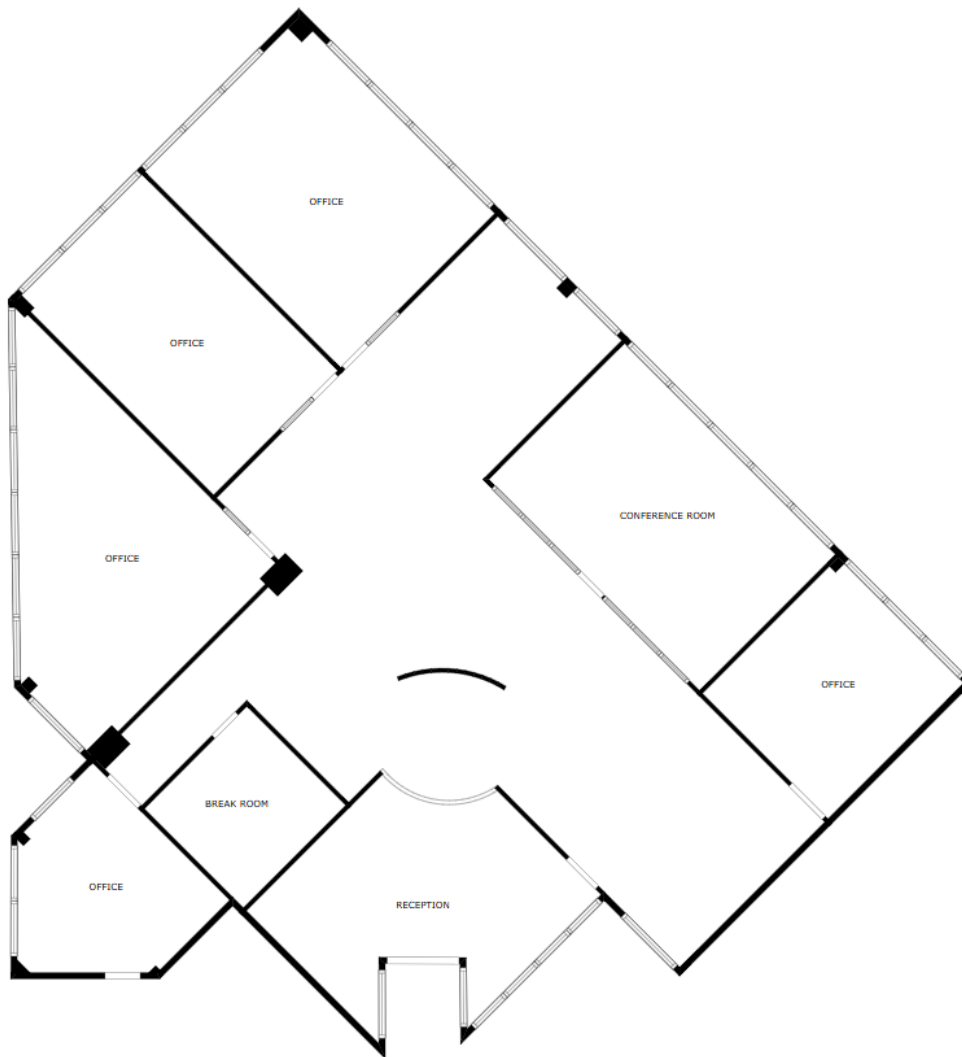

WINTHROP
REALTY GROUP

5821 Southwest Freeway Suite 550 – 5,348 SF

- Layout: Reception, 5 private offices, conference room, break room
- Rent type: full-service gross, base year stop