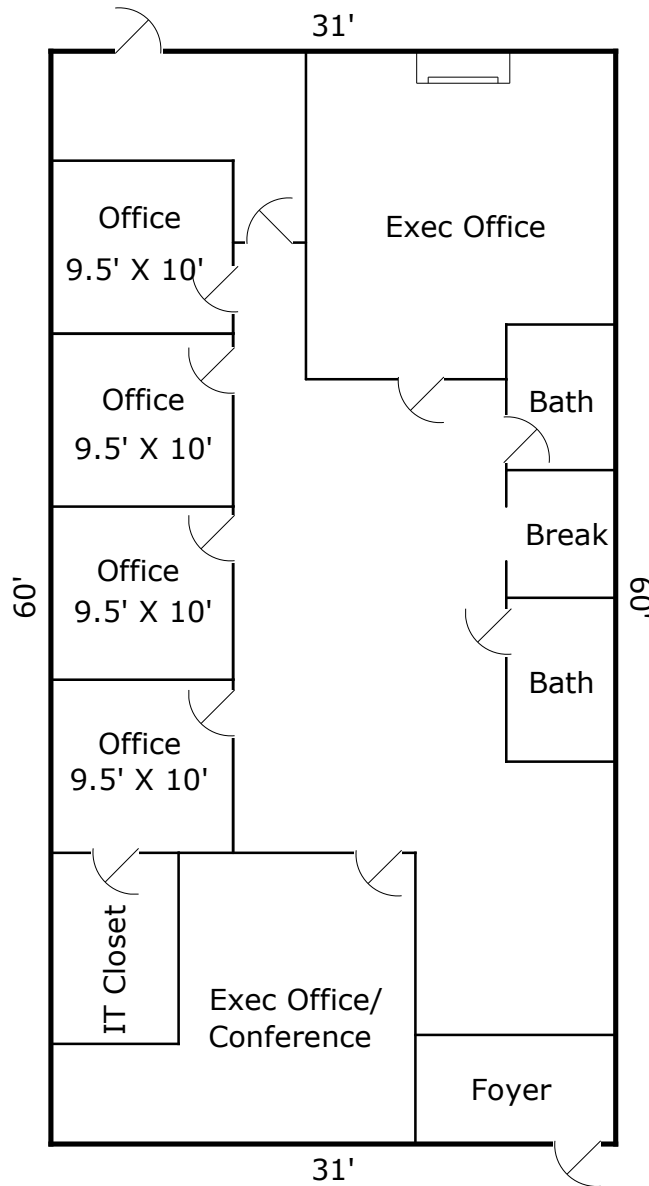

5139 69th
[1860 Sq ft]

TOTAL Sketch by a la mode

Area Calculations Summary

Living Area

5139 69th

1860 Sq ft

Calculation Details

$60 \times 31 = 1860$

Total Living Area (Rounded):

1860 Sq ft