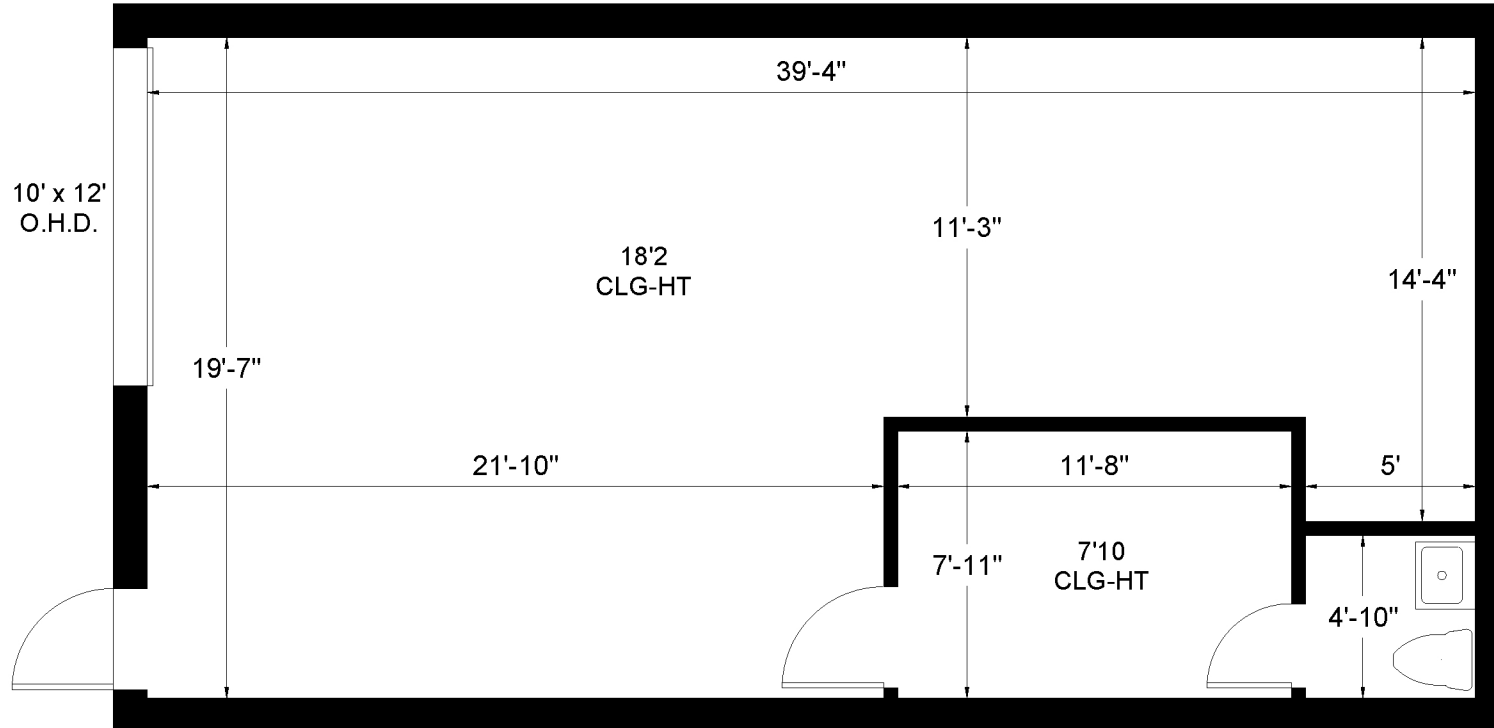

COMMERCE SECURITY CENTER

1625 SW 1st Way, Suite C-5 | Deerfield Beach, FL 33441

Office - 130 Sq. Ft.
Warehouse - 670 Sq. Ft.

Natalie Delisle | Property Manager | 954.478.1293 | Natalie@levyai.com
4901 NW 17th Way, Suite 103 | Ft. Lauderdale, FL 33309