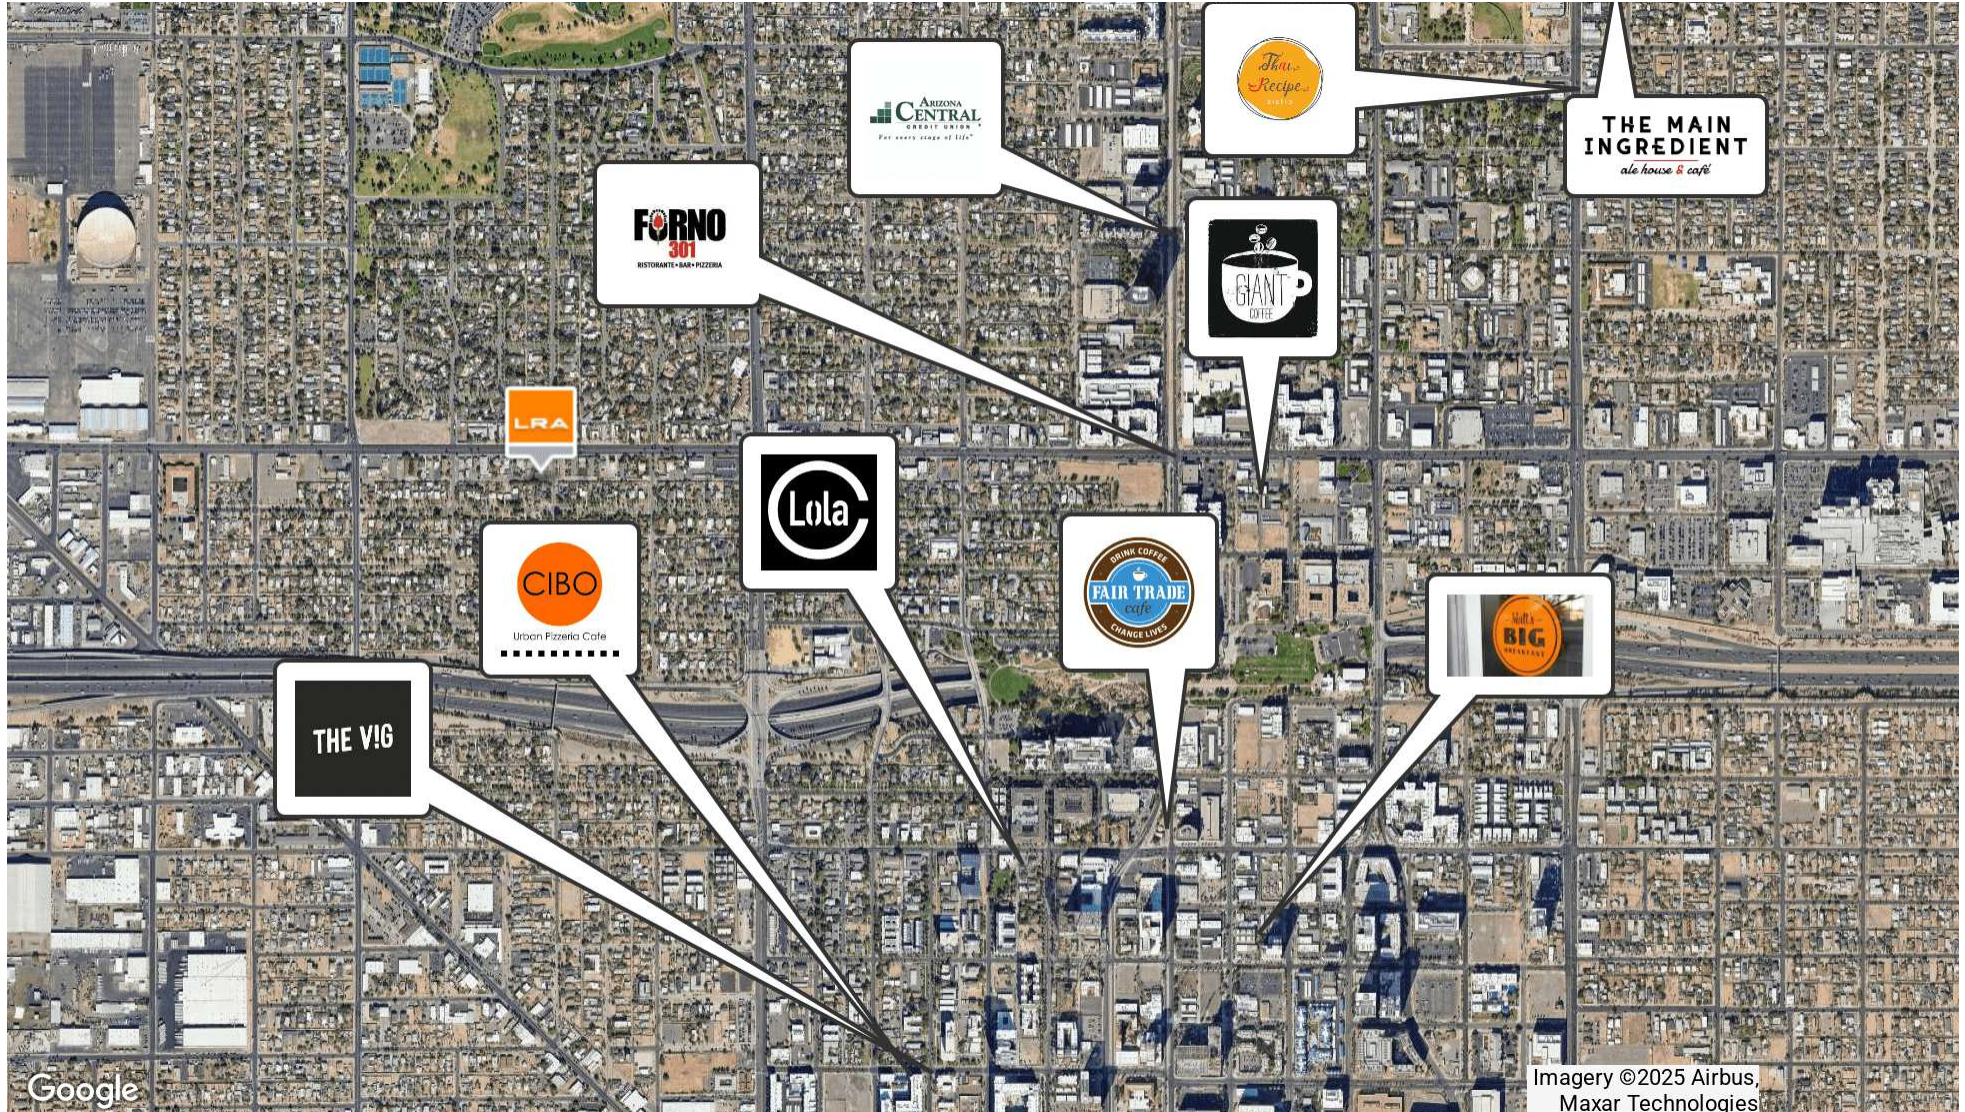

1102 W McDowell Rd

1102 W McDowell Rd | Phoenix, AZ 85007

Google

Imagery ©2025 Airbus,
Maxar Technologies

1102 W McDowell Rd

1102 W McDowell Rd | Phoenix, AZ 85007

POPULATION

	0.3 MILES	0.5 MILES	1 MILE
Total Population	1,341	3,406	14,220
Average Age	43	42	41
Average Age (Male)	43	42	41
Average Age (Female)	43	42	41

HOUSEHOLDS & INCOME

	0.3 MILES	0.5 MILES	1 MILE
Total Households	599	1,660	7,535
# of Persons per HH	2.2	2.1	1.9
Average HH Income	$151,851	$135,773	$111,950
Average House Value	$777,467	$708,357	$639,892

ETHNICITY (%)

	0.3 MILES	0.5 MILES	1 MILE
Hispanic	23.9%	26.9%	27.6%

RACE

	0.3 MILES	0.5 MILES	1 MILE
Total Population - White	916	2,231	8,798
Total Population - Black	48	142	937
Total Population - Asian	31	100	538
Total Population - Hawaiian	1	3	22
Total Population - American Indian	37	81	347
Total Population - Other	124	361	1,494

Demographics data derived from AlphaMap