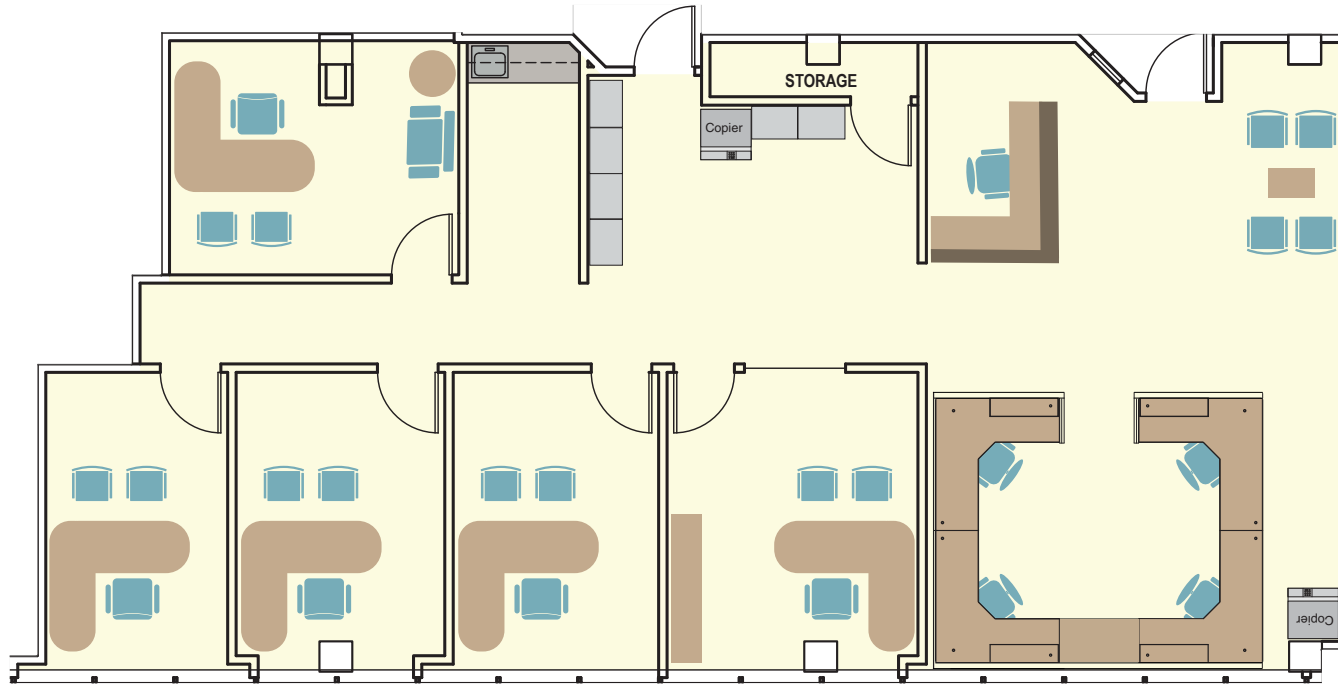

# KORE 9250

9250 E Costilla Ave, Greenwood Village, CO 80112

[CLICK HERE TO VIEW VIDEO](#)

**SUITE 510 - 2,360 SF**

For leasing information please contact:

Michelle Gertzman | 720.743.6399 [mgertzman@premisescommercial.com](mailto:mgertzman@premisescommercial.com)