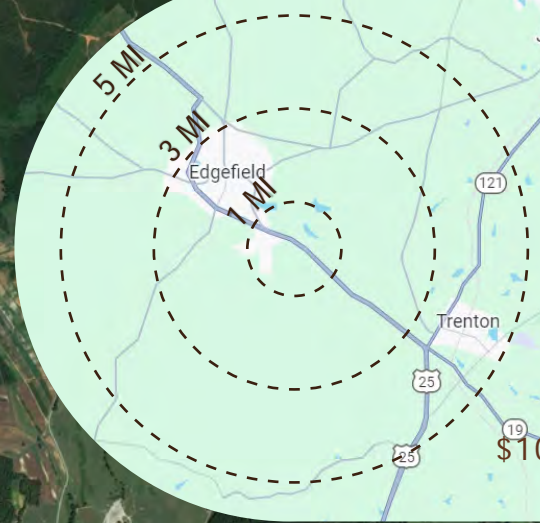

Johnson
1 MI   **3 MI**   **5 MI**

TOTAL POPULATION		
539	5,066	6,841
TOTAL HOUSEHOLDS		
72	1,503	2,254
AVERAGE HOUSEHOLD INCOME		
$105,049	$82,792	$80,720

WYNDHAM
HOTELS & RESORTS

United States Post Office

First Citizens Bank

PIEDMONT
TECHNICAL COLLEGE

EDGEFIELD

COLUMBIA ROAD

EDGEFIELD COUNTY HOSPITAL

STATE HIGHWAY S-79-34

DOLLAR GENERAL

SUBWAY

SRP
FEDERAL CREDIT UNION

KJ's
MARKET

FARM BUREAU
INSURANCE

CVS
pharmacy

U SITE

DOLLAR TREE

O'Reilly
AUTO PARTS

McDonald's   **Pizza Hut**

HERLONG   **Ford**

PENDARVIS
CHEVROLET

QUALITY
TREN & MITCHELL

DOLLAR GENERAL

AUGUSTA ROAD