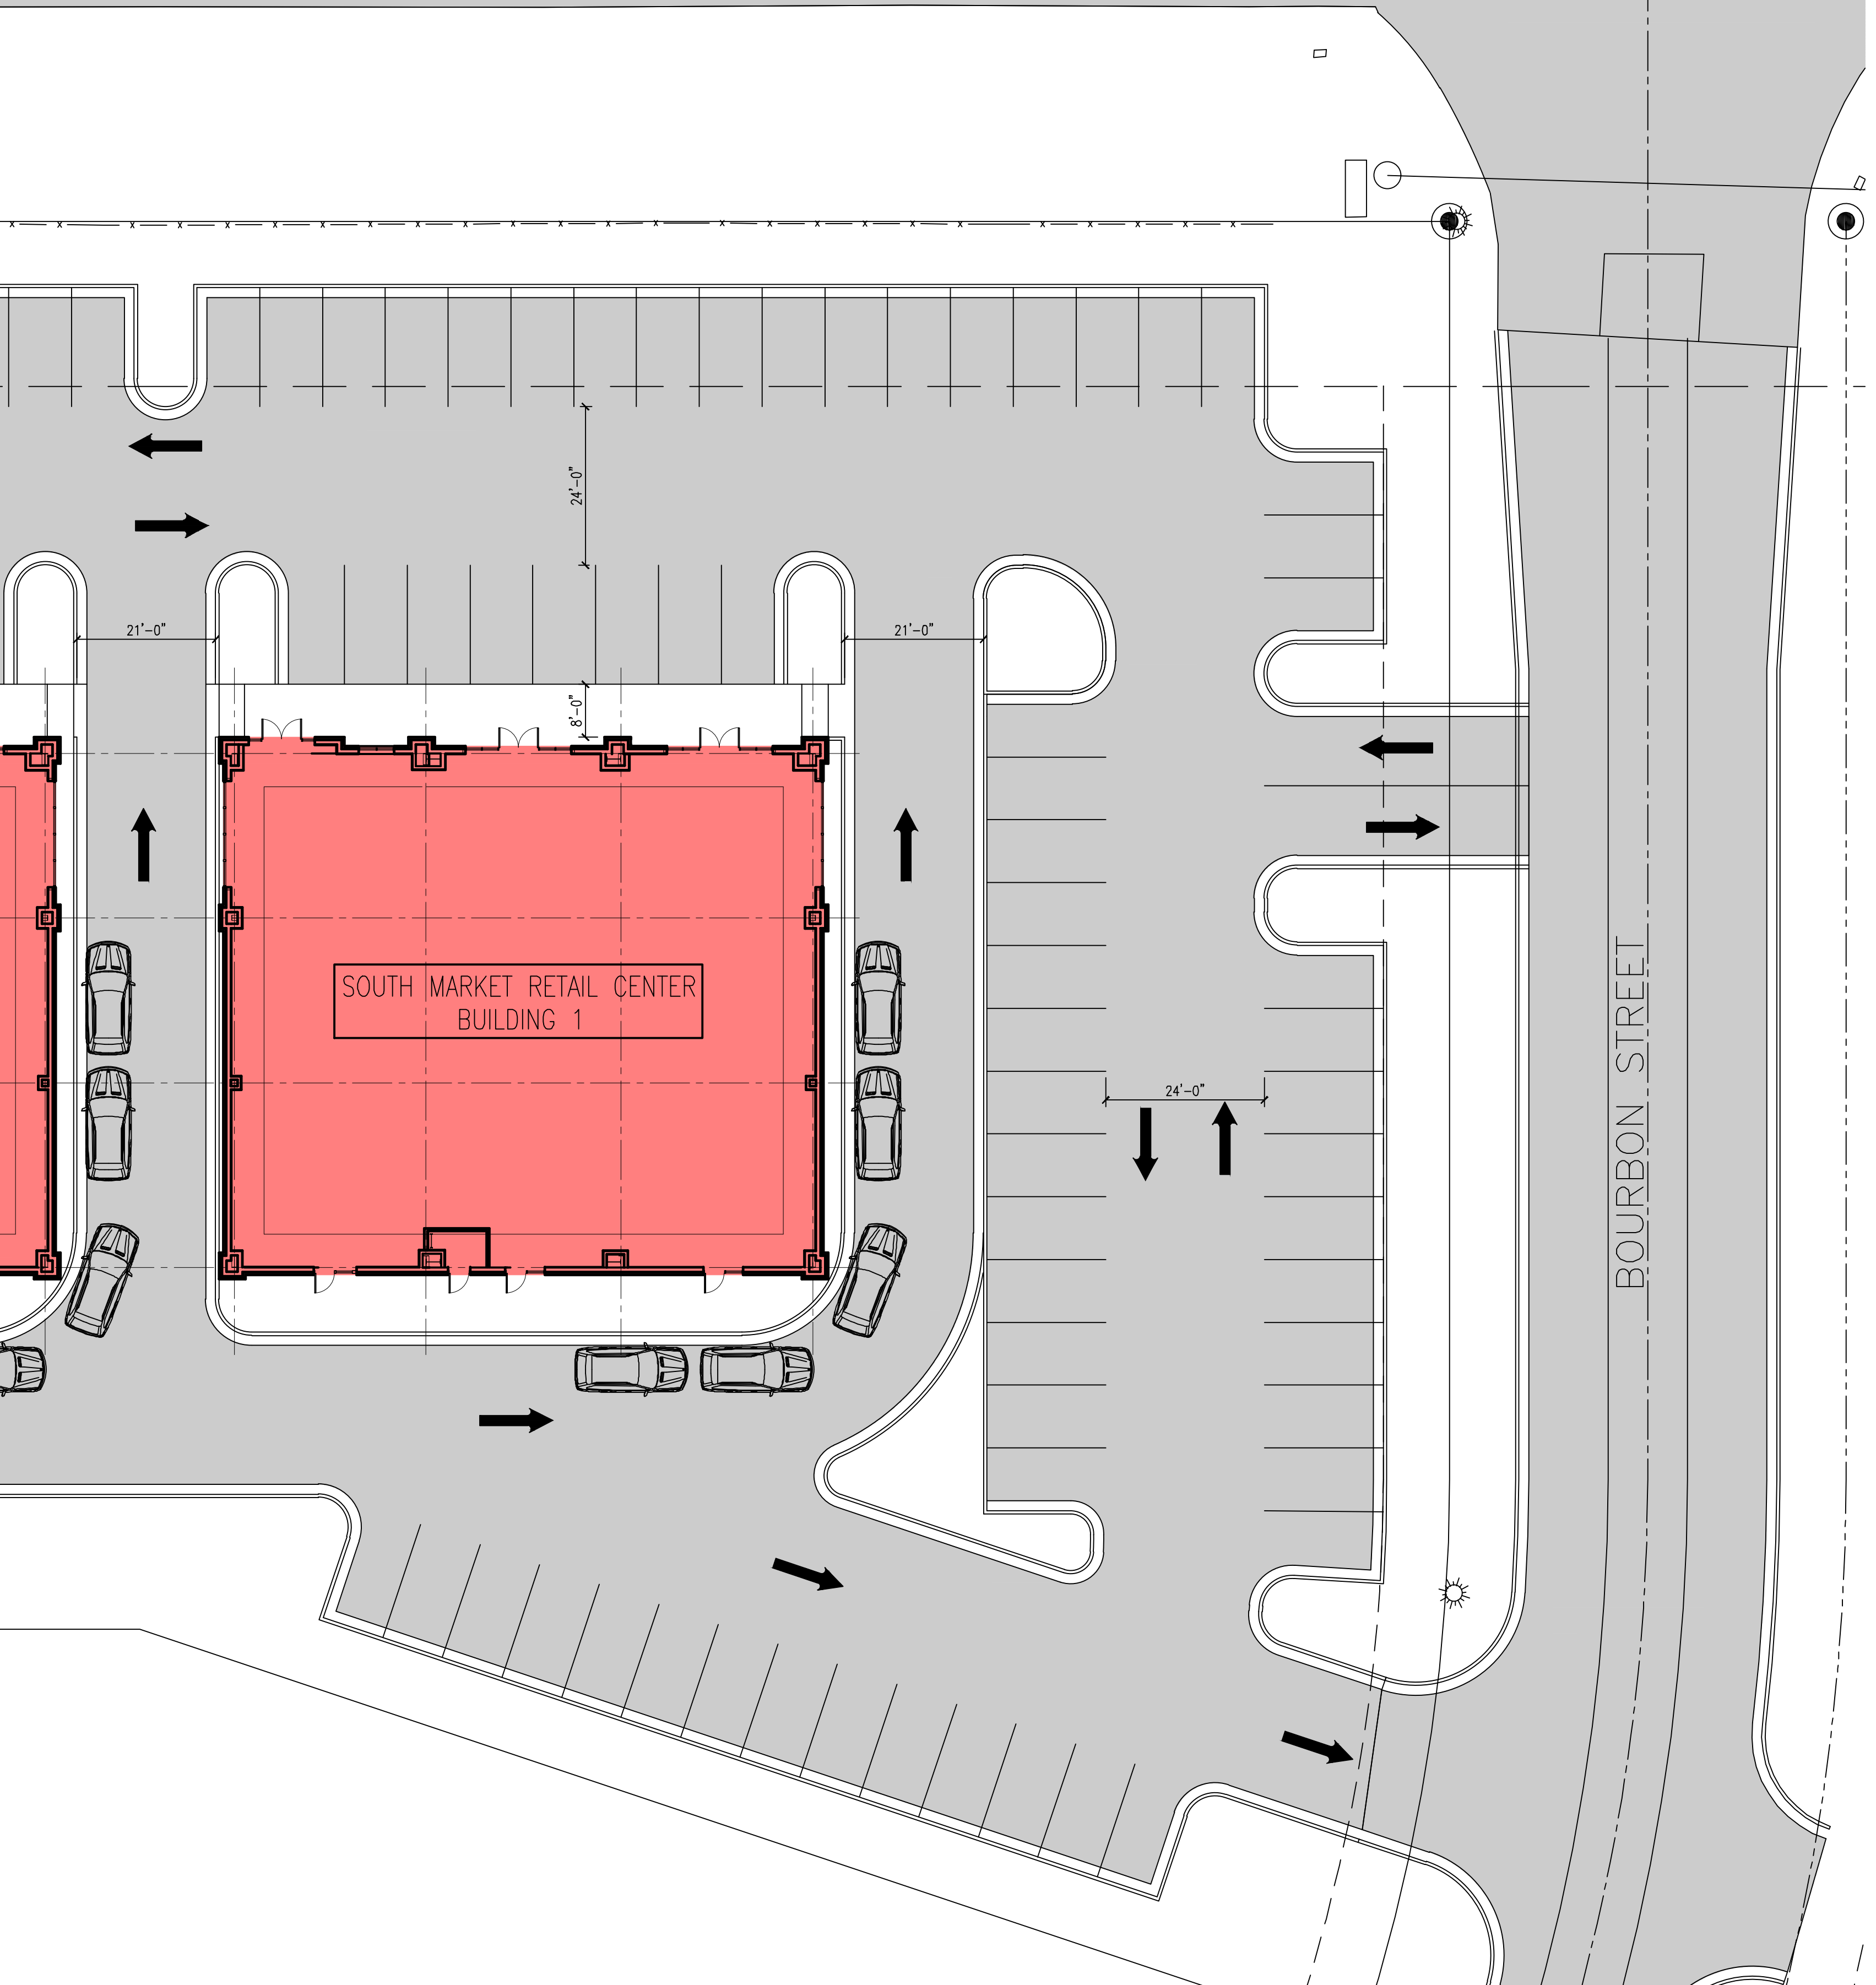

NASHVILLE ROAD / 31W

SOUTH MARKET RETAIL CENTER  
BUILDING 1

BOURBON STREET

21'-0"

21'-0"

24'-0"

8'-0"

24'-0"