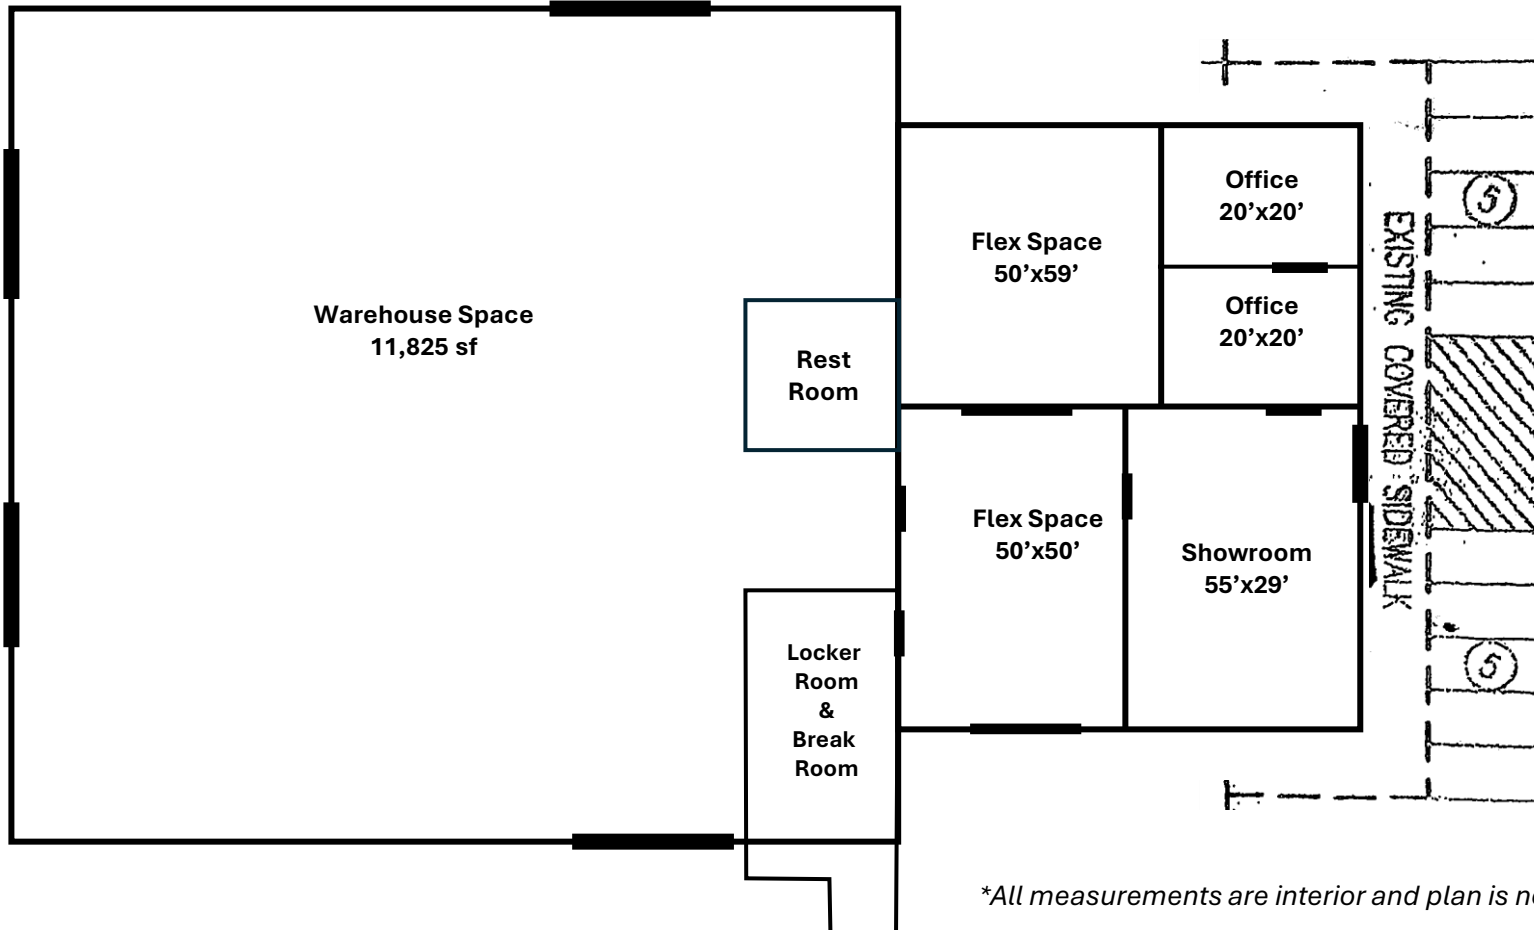

**5119 N. Dupont Hwy
Cheswold, DE 19936**

Showroom	1,595
Offices	800
Flex Space	5,450
Locker Room/ Break Room	700
Rest Room	378
Warehouse	11,825
Total	20,748 sf

**All measurements are interior and plan is not to scale*