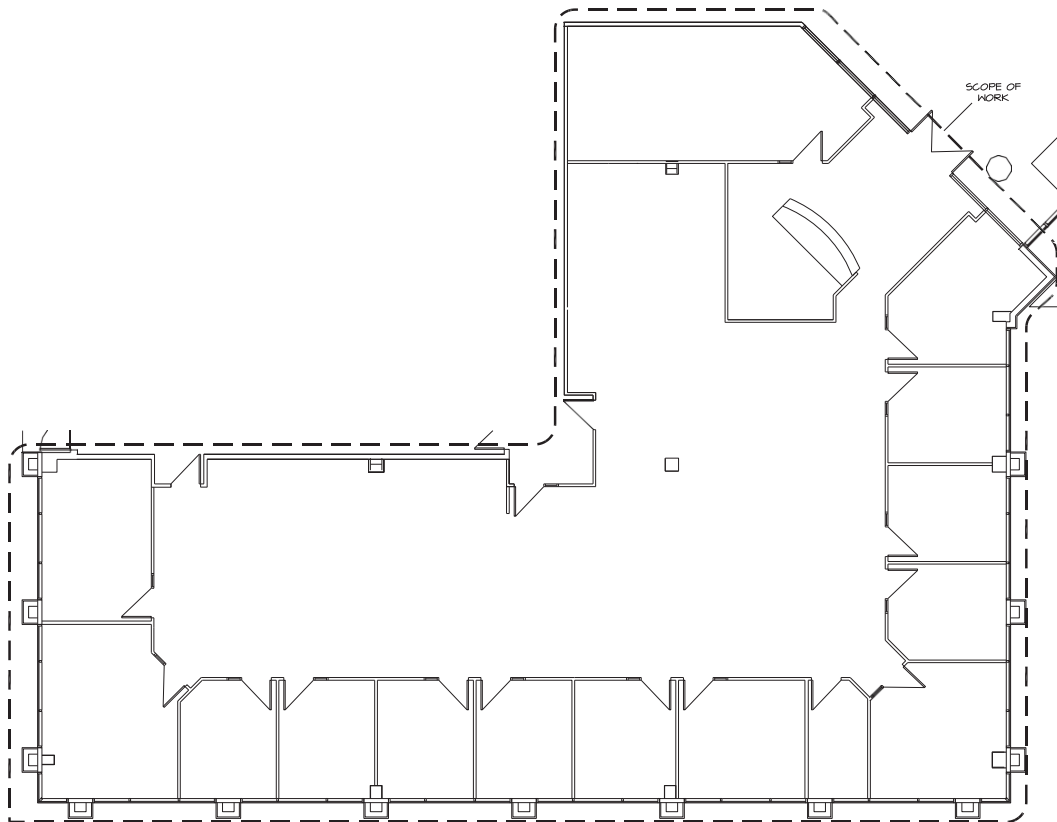

ARCADIA

GATEWAY CENTER

4222 EAST THOMAS ROAD
PHOENIX, ARIZONA

SUITE 150
±5,781 RSF

TIM WHITTEMORE

Senior Director

+1 602 229 5931

tim.whittemore@cushwake.com