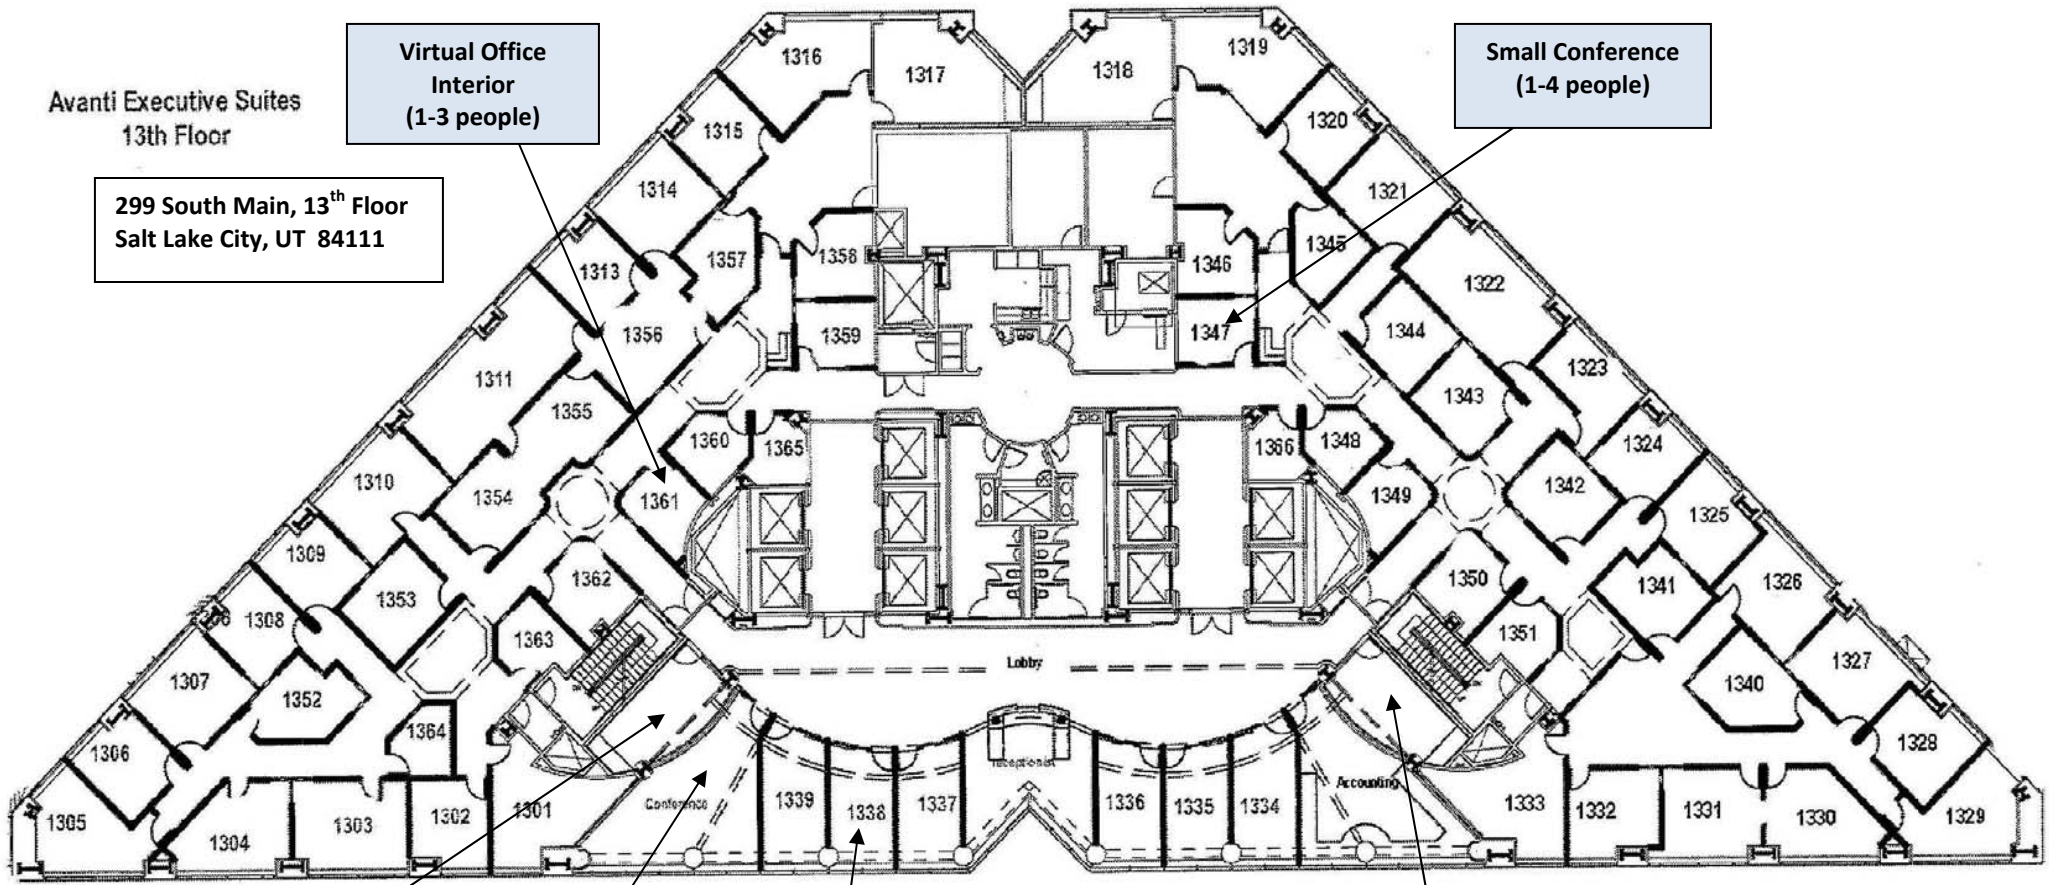

Avanti Executive Suites
13th Floor

299 South Main, 13th Floor
Salt Lake City, UT 84111

Virtual Office
Interior
(1-3 people)

Small Conference
(1-4 people)

North Atrium Boardroom
(1-10 people)

West Exterior Boardroom
(1-20 people)

Virtual Office Exterior
(1-3 people)

South Atrium Boardroom / Videoconference
(1-10 people)