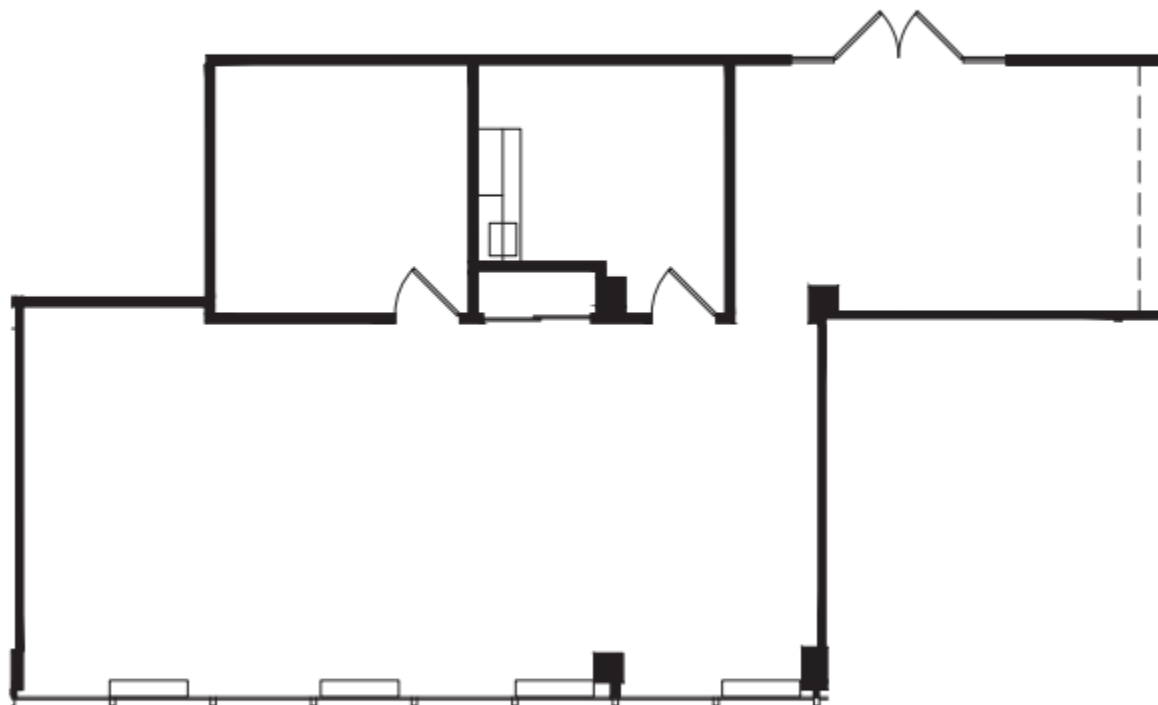

THE 130 BUILDING

130 S. BEMISTON AVE. | CLAYTON, MO 63105

SANSONE
group

Suite 500

1,369 RSF

PARTIAL FIFTH FLOOR PLAN SUITE 500 | 1,369 RSF