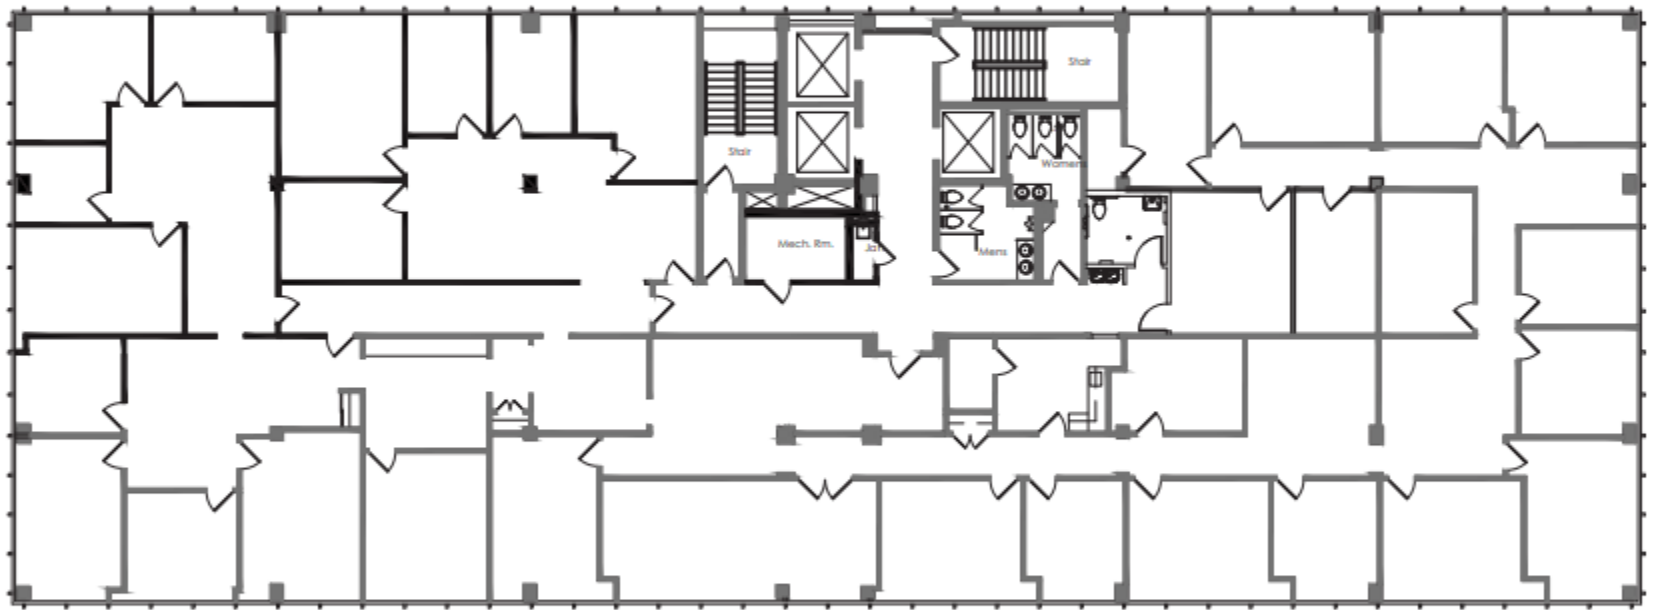

THE 130 BUILDING

130 S. BEMISTON AVE. | CLAYTON, MO 63105

SANSONE
group

Suite 200

11,336 RSF

PARTIAL SECOND FLOOR PLAN SUITE 200 | 11,336 RSF