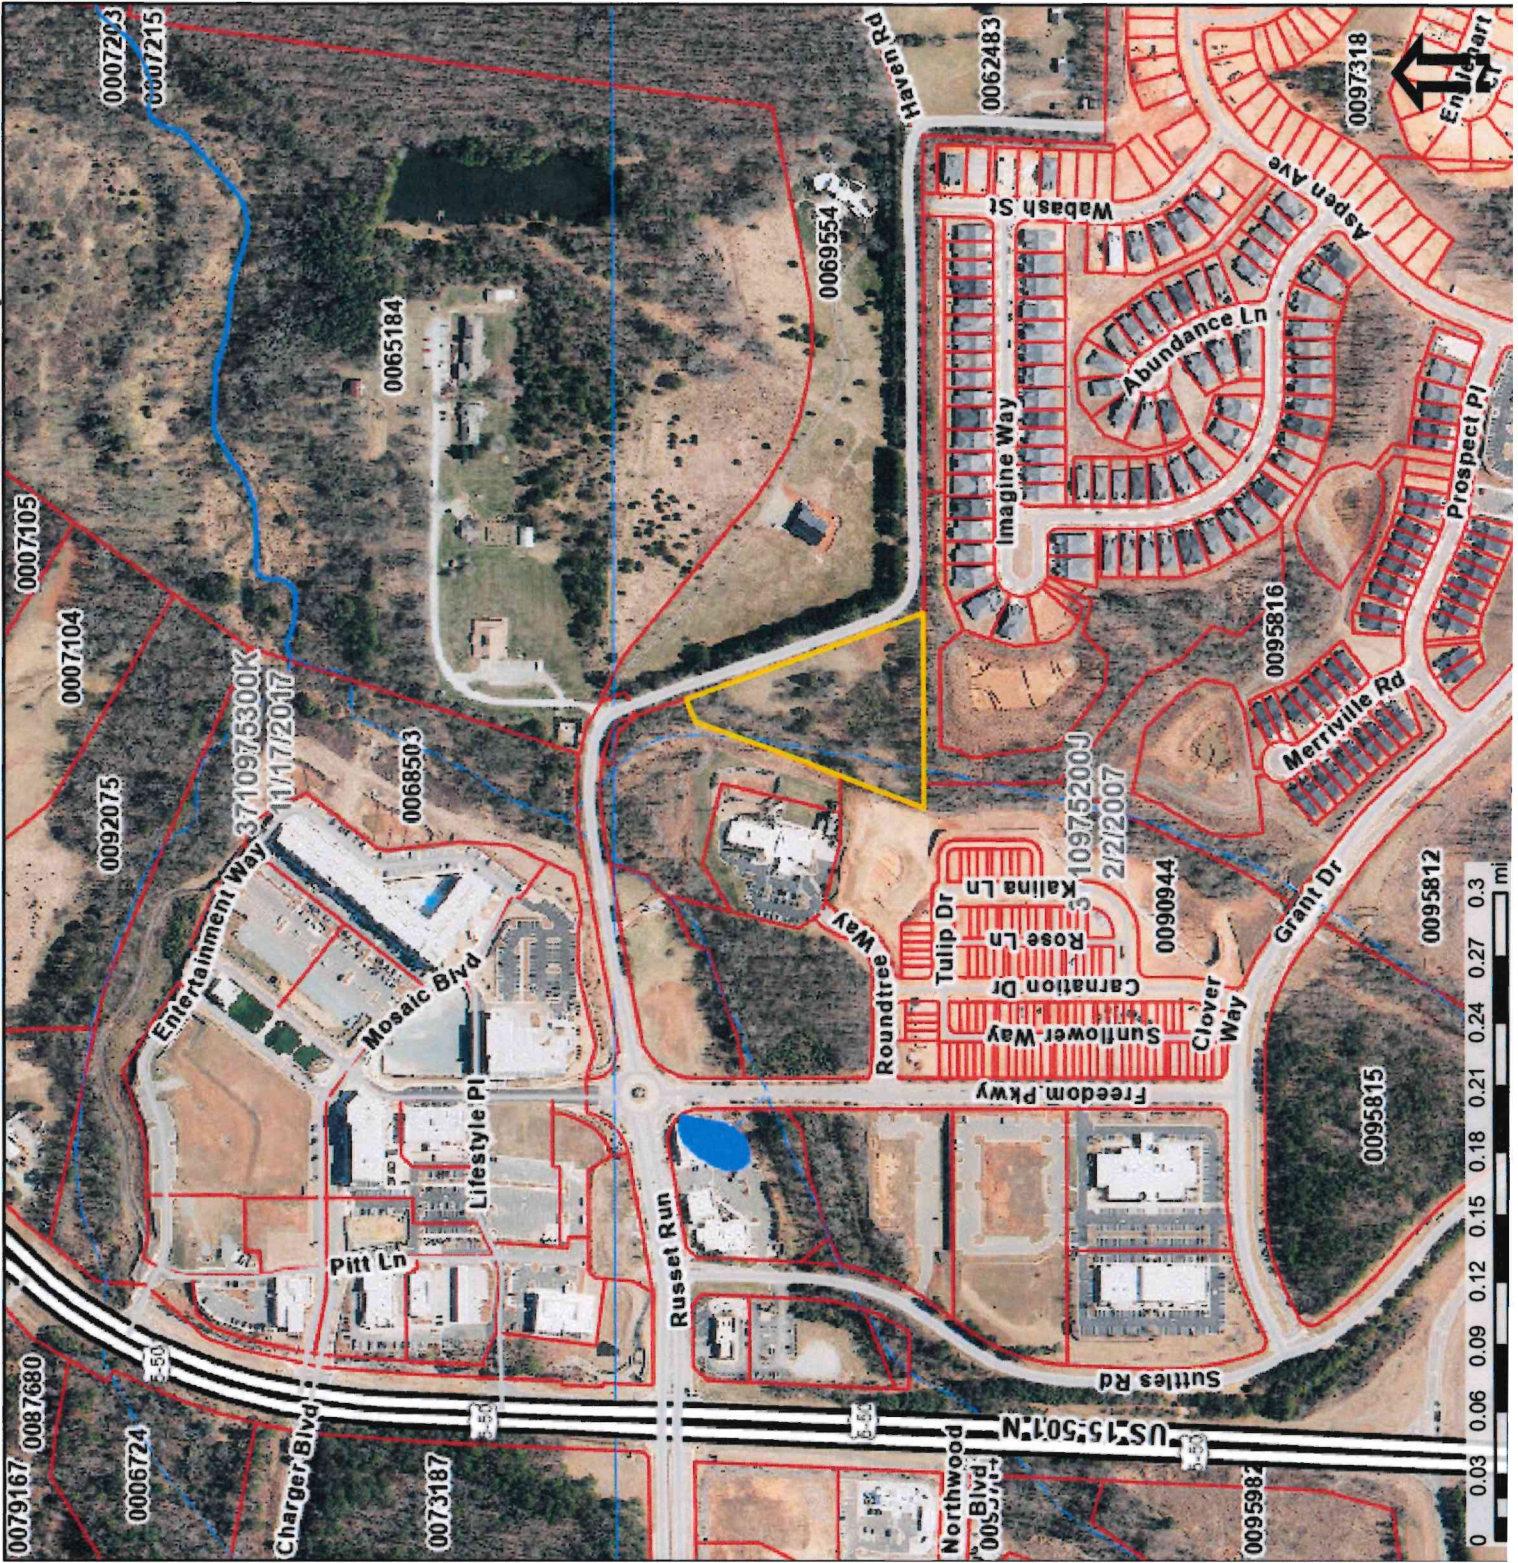

# Chatnam County web map Hydro Map

RoadCenterlines_9K	Intermittent Streams	Lakes / Ponds	Parcels	Chatham_2025.sid	Red: Band_1	Green: Band_2	Blue: Band_3
Road Class	Highway	Minor Arterial	Collector	Flood Map Index	Rivers / Streams	Streams / Rivers	
Highway	Minor Arterial	Collector	Flood Map Index	Streams / Rivers			
Highway	Minor Arterial	Collector	Streams / Rivers				

Service Layer Credits:

Watershed Protection: Chatham County GIS, Chatham County Watershed Protection Hydrology: Chatham County,