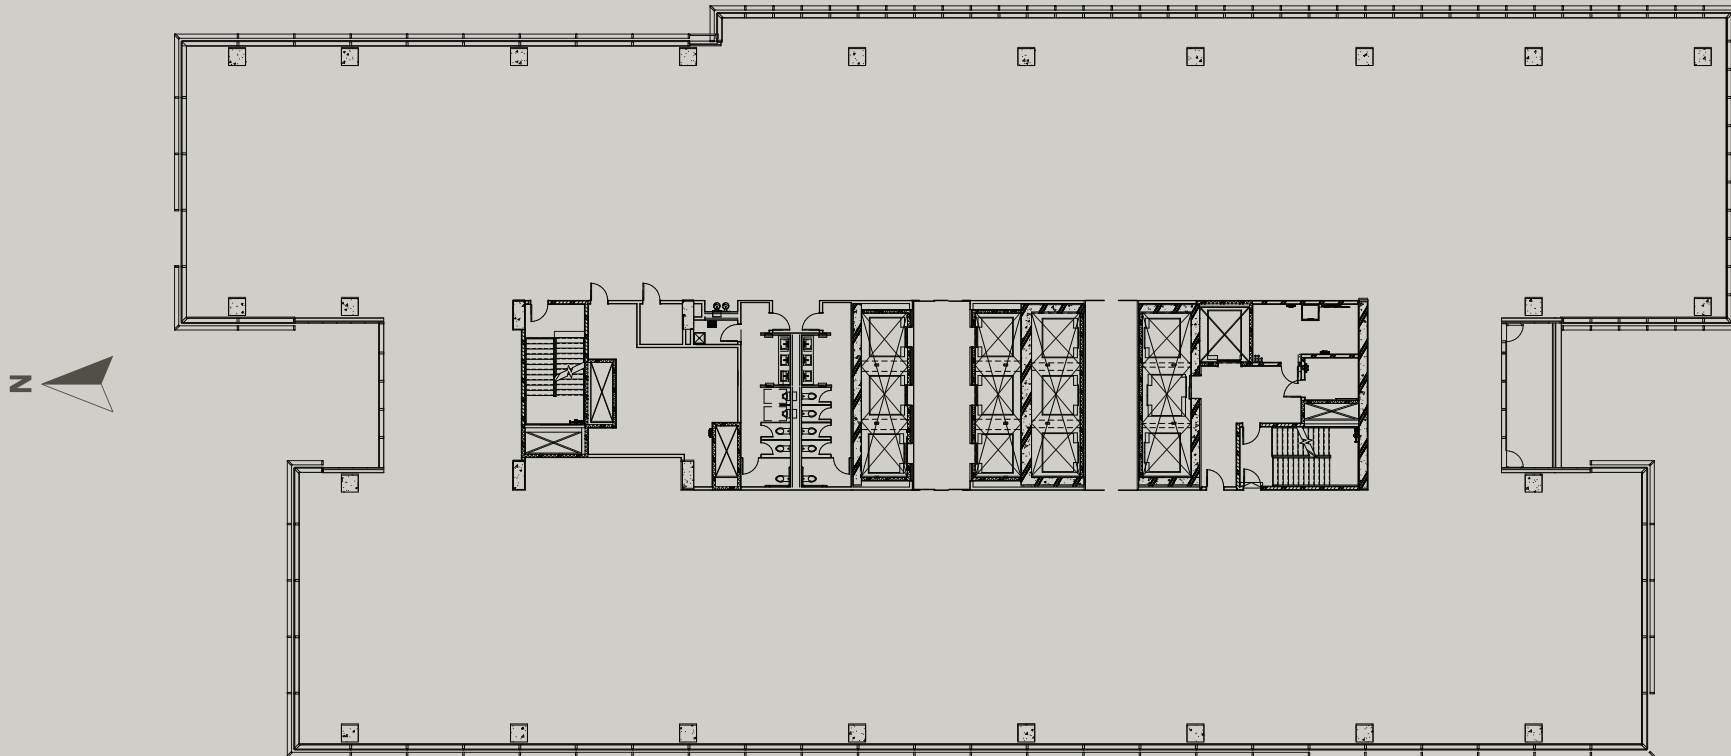

TEN TWENTY

S P R I N G

10TH FLOOR 34,147 RSF

Travis Garland | 404.614.5252
tgarland@portmanholdings.com

Glenn Kolker | 404.316.9651
glenn.kolker@streamrealty.com

Preston Menning | 404.664.4527
preston.menning@streamrealty.com