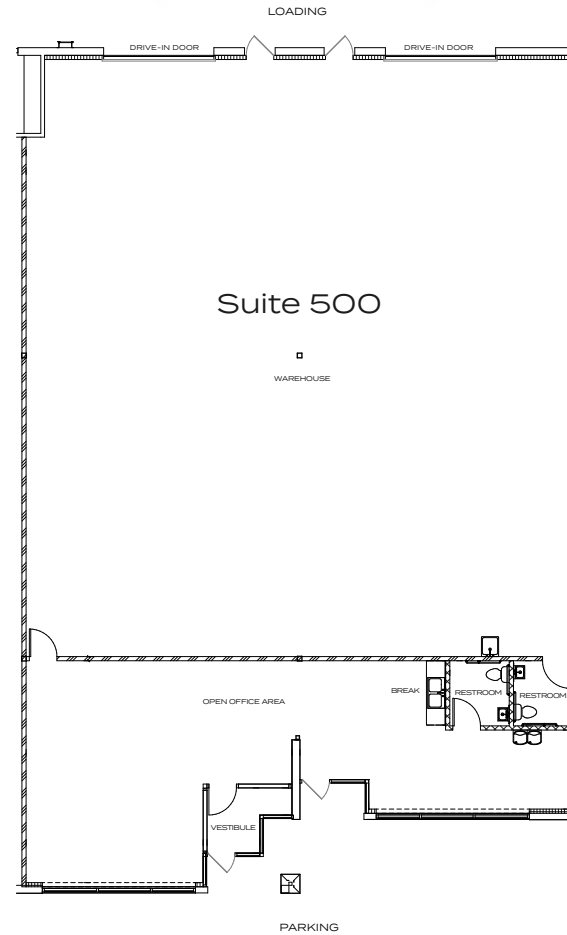

SIMMS TECHNOLOGY PARK

11945 Quantum Parkway Suites 400-500 (spec suite)

Total SF Available:

5,280 SF

Key plan

NOT TO SCALE

PATRICK MCGETTIGAN
+1 303 217 7956
patrick.mcgettigan@jll.com

JONATHAN SHIRAZI
+1 303 217 7968
jonathan.shirazi@jll.com