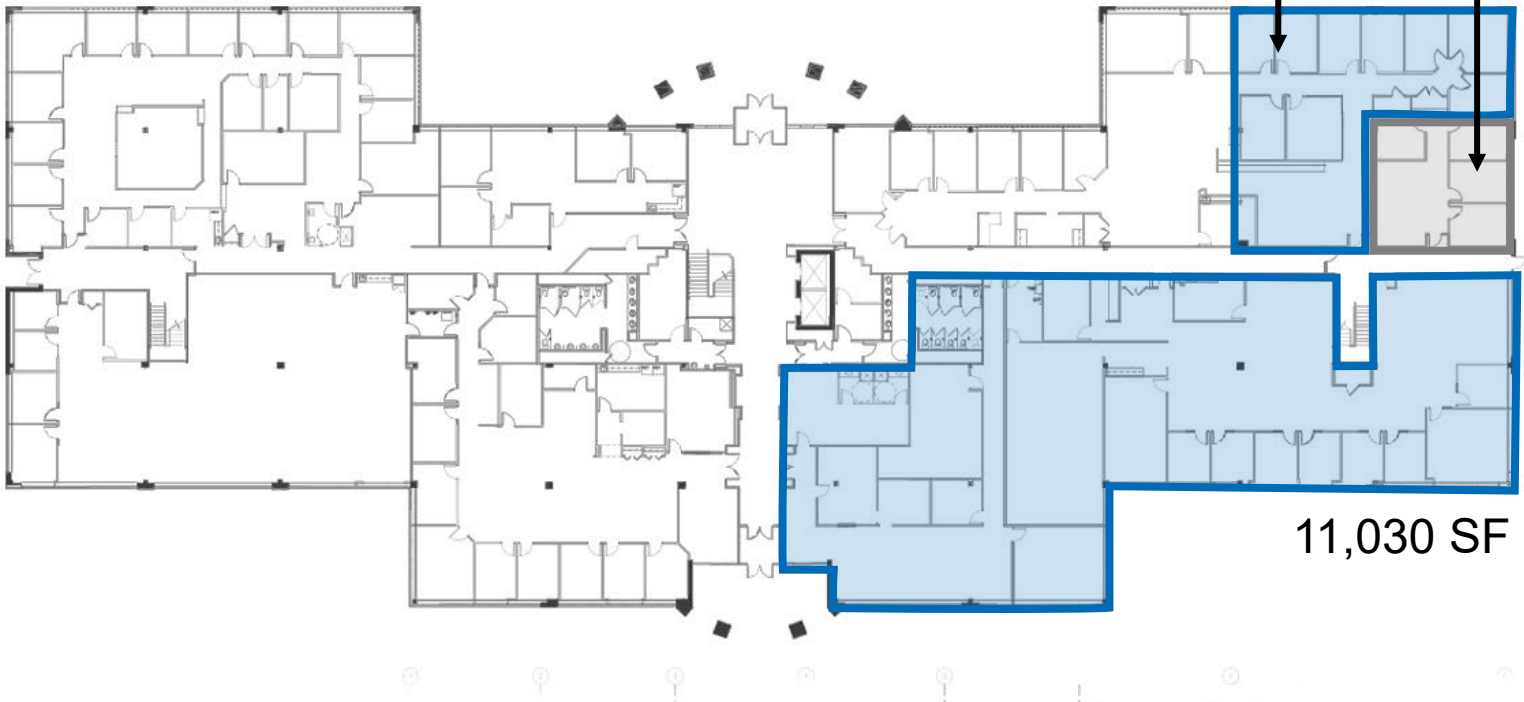

350 Eagleview Boulevard

1,190 SF – 21,267 SF AVAILABLE FOR LEASE

1ST FLOOR AVAILABILITY

2ND FLOOR AVAILABILITY