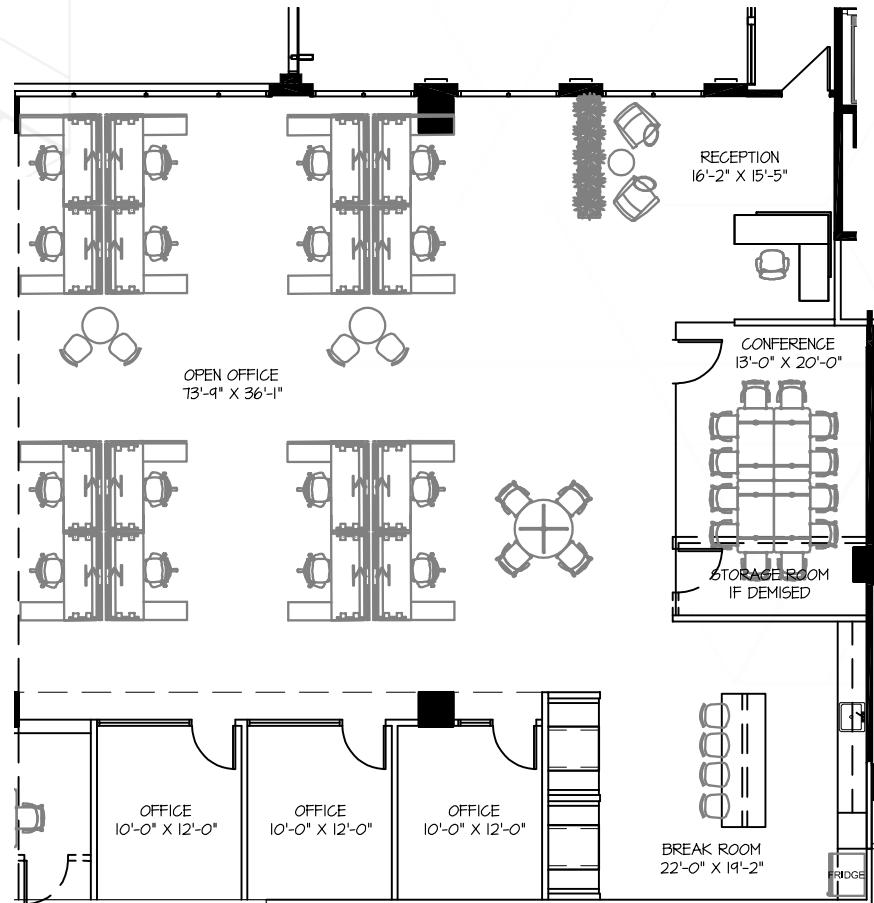

# Pima Northgate

14000 N Pima Road Scottsdale, AZ

3RD FLOOR SUITE 6B | ±3,684 RSF

TIM WHITTEMORE

Senior Director

+1 602 229 5931

tim.whittemore@cushwake.com

PATRICK SCHRIMSHER