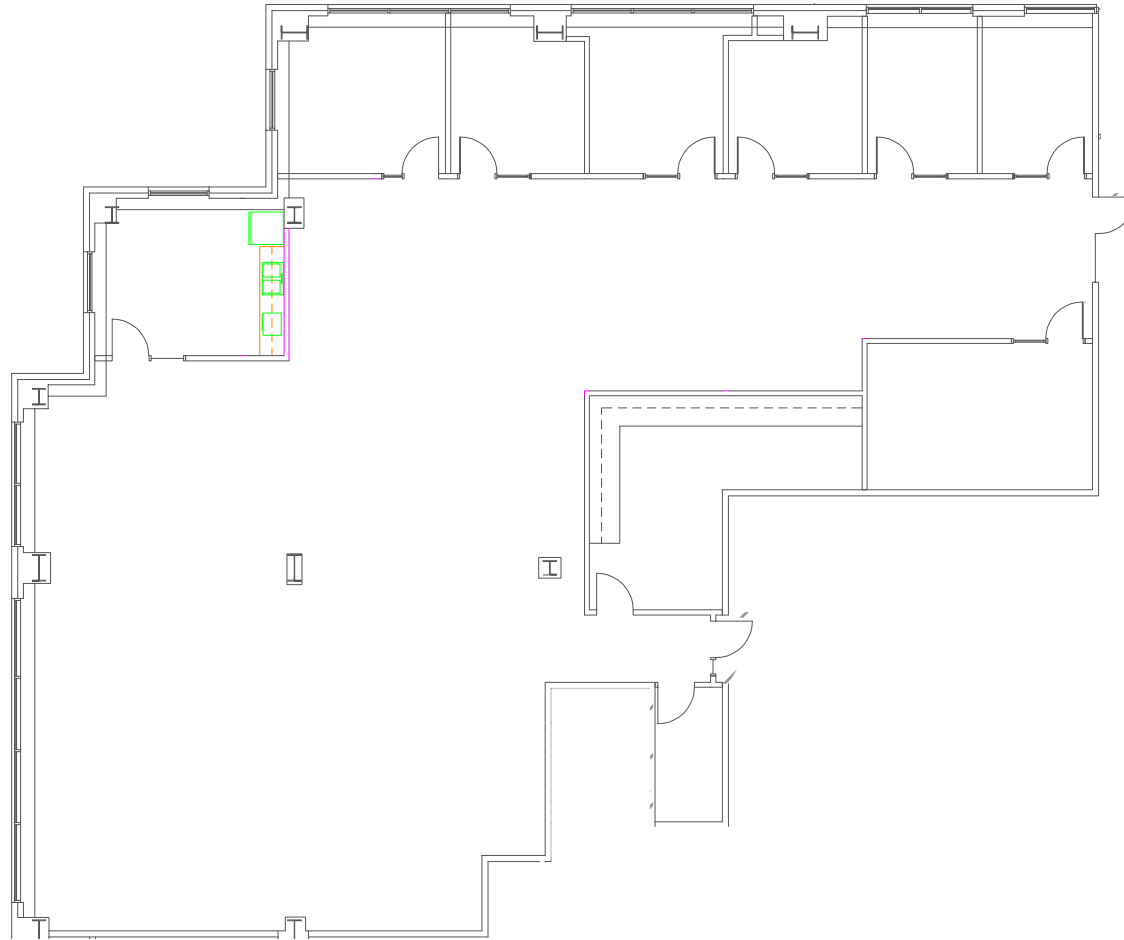

SPEC SUITE 140

SOUTH TOWNE CORPORATE CENTER - BUILDING 200

FORT STREET
PARTNERS

SPEC SUITE 140

SOUTH TOWNE CORPORATE CENTER - BUILDING 200