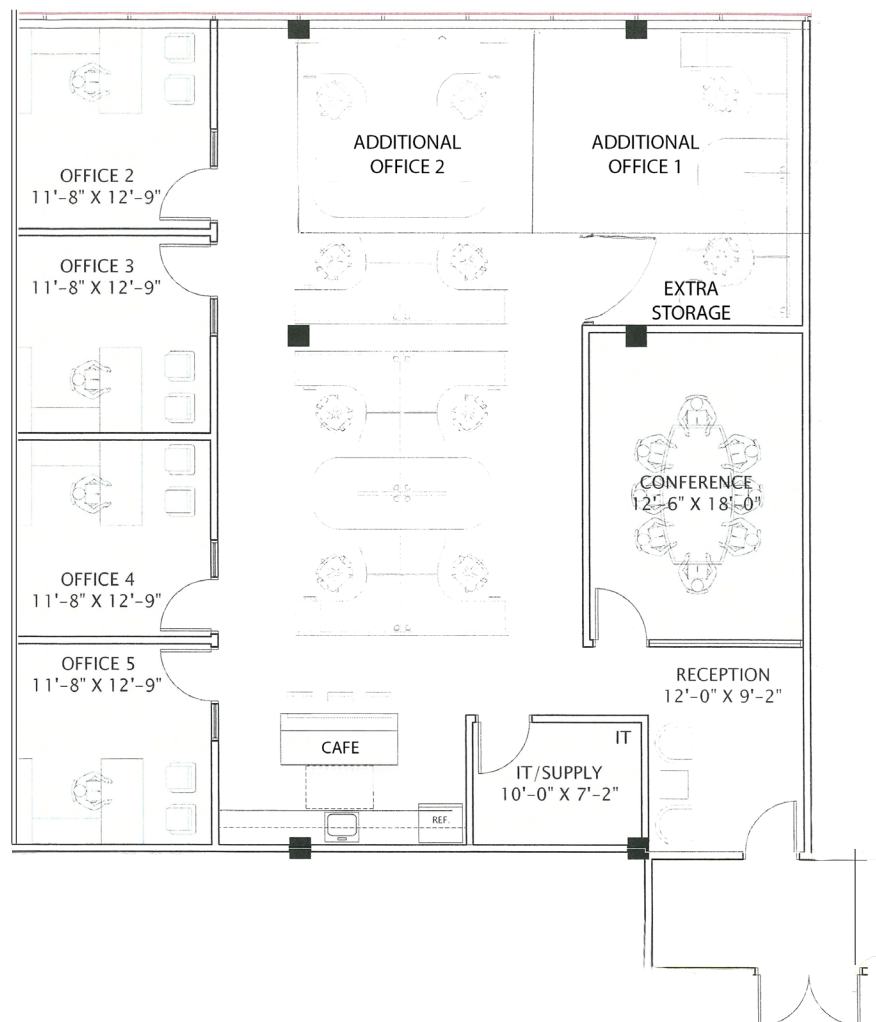

OFFICE FOR LEASE

1625 S CONGRESS AVE
DELRAY BEACH

DELRAY CENTRAL

SUITE 406 | 2,868 RSF

DARCIE LUNSFORD

Senior Vice President

P: 561-353-3653

darcie.lunsford@colliers.com