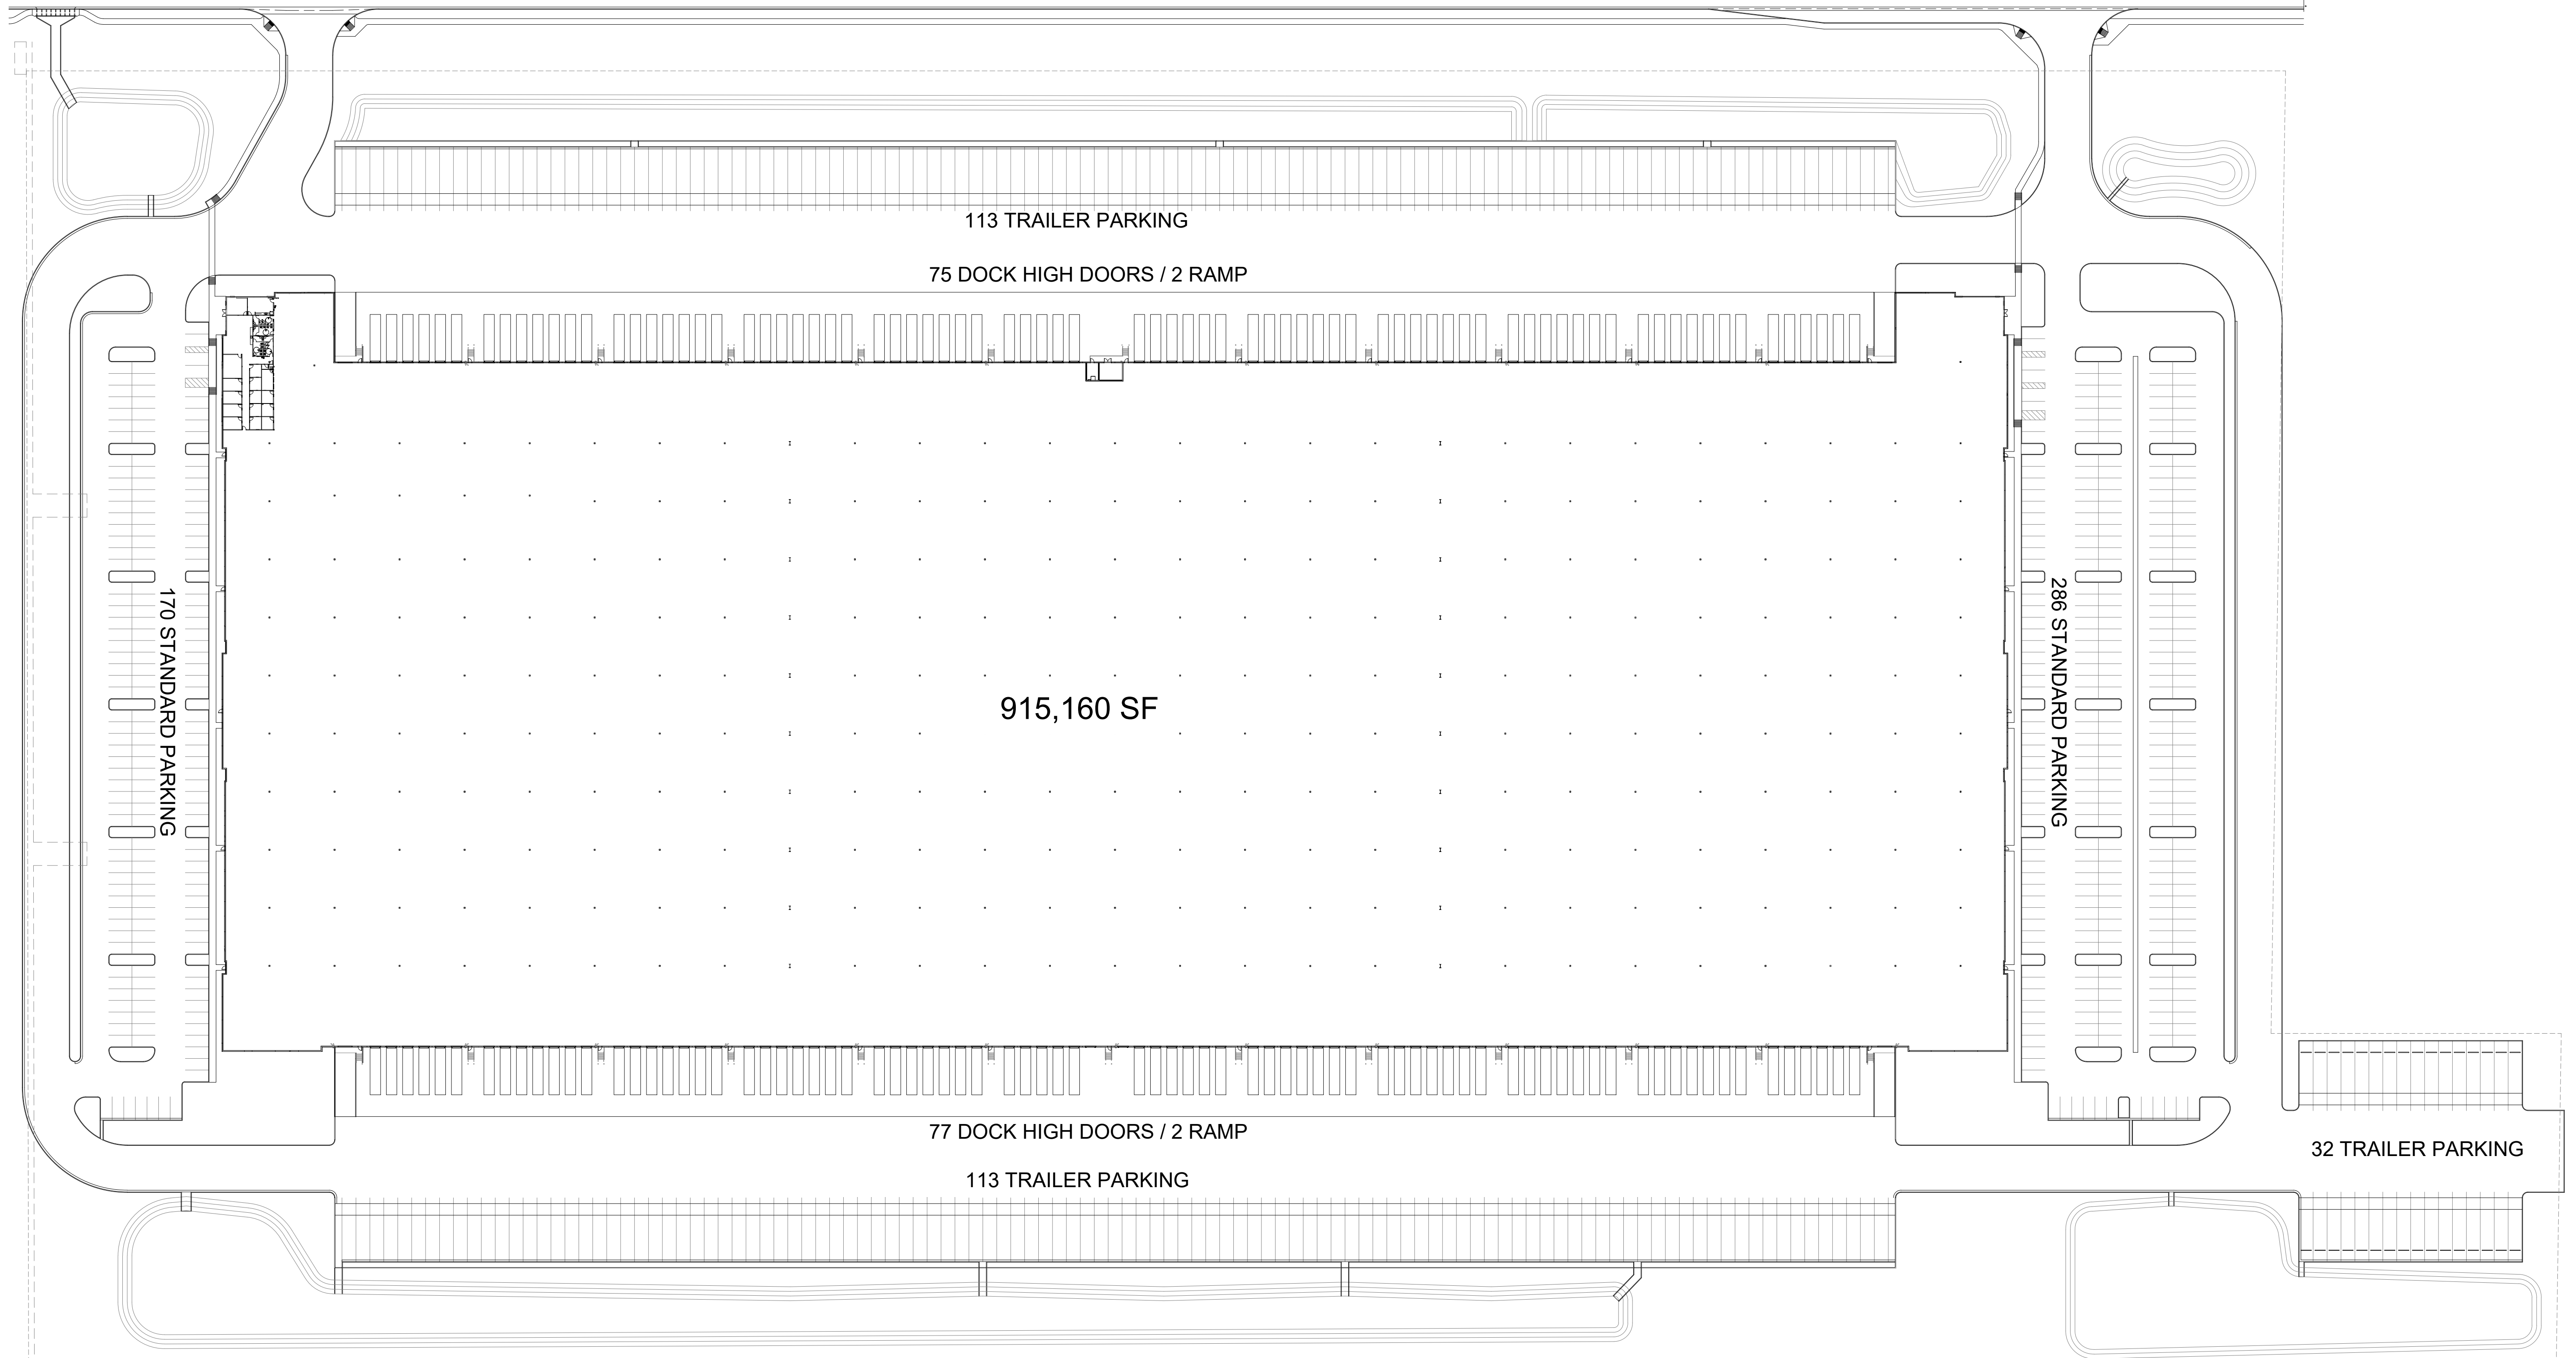

N.T.S

COTTON LANE

6801 NORTH COTTON LANE
WADDELL AZ 85355

CUBEWORK

- 218 MACHLIN CT, WALNUT, CA 91789
- (800) 338-6369